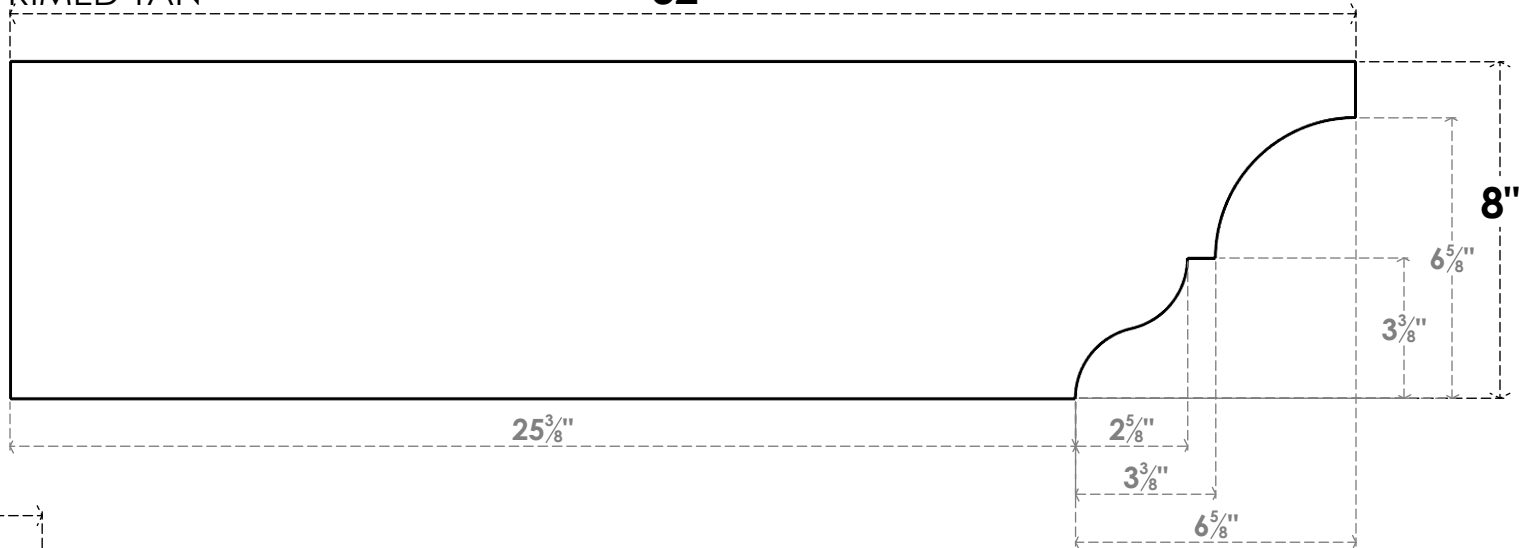

ITEM NUMBER: RFTURO040X08000X32000X008ASH00RCPR

4"W X 8"H X 32"L TIMBERTHANE ROUGH CEDAR ASHEBORO FAUX WOOD OPEN RAFTER TAIL, 8"L END, PRIMED TAN

32"

ISOMETRIC

FRONT PROFILE

GENERATED DATE : 03/02/2023

EKENA MILLWORK
2300 WEST MAIN ST.
CLARKSVILLE, TX 75426
TOLL FREE: 866-607-0453
WWW.EKENAMILLWORK.COM

NOTES

1. INSTALLATION TO BE COMPLETED IN ACCORDANCE WITH MANUFACTURER'S SPECIFICATIONS.
2. DRAWING MAY NOT BE TO SCALE
3. THIS DRAWING IS INTENDED FOR DESIGN AND PLANNING PURPOSES ONLY.
4. ALL INFORMATION CONTAINED HEREIN WAS CURRENT AT THE TIME OF DEVELOPMENT BUT MUST BE REVIEWED AND APPROVED BY THE PRODUCT MANUFACTURER TO BE CONSIDERED ACCURATE.
5. TIMBERTHANE ARCHITECTURAL PRODUCTS ARE MADE FROM HIGH DENSITY URETHANE AND COME FACTORY PRIMED