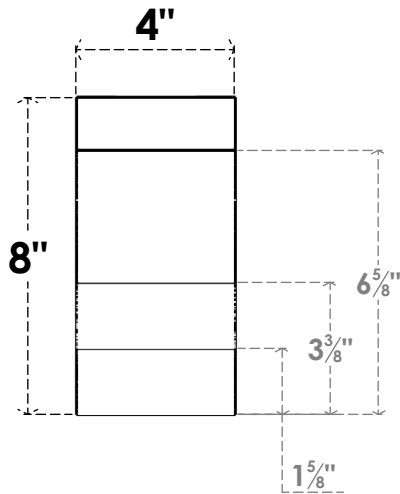

ITEM NUMBER: RFTURO040X08000X32000X008ASH00RCPR

4"W X 8"H X 32"L TIMBERTHANE ROUGH CEDAR ASHEBORO FAUX WOOD OPEN RAFTER TAIL, 8"L END, PRIMED TAN

32"

ISOMETRIC

FRONT PROFILE

GENERATED DATE : 03/02/2023

EKENA MILLWORK
2300 WEST MAIN ST.
CLARKSVILLE, TX 75426
TOLL FREE: 866-607-0453
WWW.EKENAMILLWORK.COM

NOTES

1. INSTALLATION TO BE COMPLETED IN ACCORDANCE WITH MANUFACTURER'S SPECIFICATIONS.
2. DRAWING MAY NOT BE TO SCALE
3. THIS DRAWING IS INTENDED FOR DESIGN AND PLANNING PURPOSES ONLY.
4. ALL INFORMATION CONTAINED HEREIN WAS CURRENT AT THE TIME OF DEVELOPMENT BUT MUST BE REVIEWED AND APPROVED BY THE PRODUCT MANUFACTURER TO BE CONSIDERED ACCURATE.
5. TIMBERTHANE ARCHITECTURAL PRODUCTS ARE MADE FROM HIGH DENSITY URETHANE AND COME FACTORY PRIMED