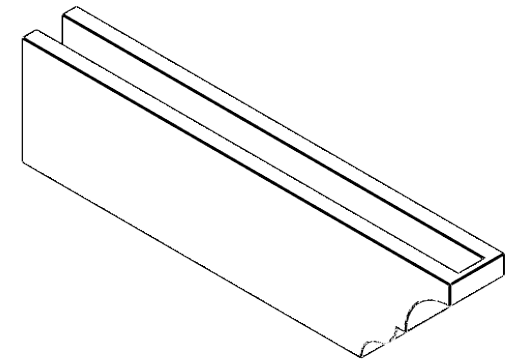

ITEM NUMBER: RFTURO040X08000X32000X008ASH00RCPR

4"W X 8"H X 32"L TIMBERTHANE ROUGH CEDAR ASHEBORO FAUX WOOD OPEN RAFTER TAIL, 8"L END, PRIMED TAN

32"

ISOMETRIC

FRONT PROFILE

GENERATED DATE : 03/02/2023

EKENA MILLWORK
2300 WEST MAIN ST.
CLARKSVILLE, TX 75426
TOLL FREE: 866-607-0453
WWW.EKENAMILLWORK.COM

NOTES

1. INSTALLATION TO BE COMPLETED IN ACCORDANCE WITH MANUFACTURER'S SPECIFICATIONS.
2. DRAWING MAY NOT BE TO SCALE
3. THIS DRAWING IS INTENDED FOR DESIGN AND PLANNING PURPOSES ONLY.
4. ALL INFORMATION CONTAINED HEREIN WAS CURRENT AT THE TIME OF DEVELOPMENT BUT MUST BE REVIEWED AND APPROVED BY THE PRODUCT MANUFACTURER TO BE CONSIDERED ACCURATE.
5. TIMBERTHANE ARCHITECTURAL PRODUCTS ARE MADE FROM HIGH DENSITY URETHANE AND COME FACTORY PRIMED