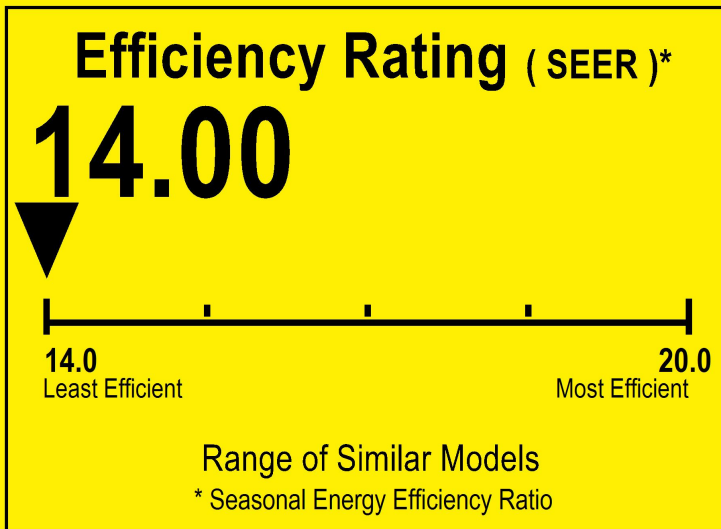

U.S. Government

Federal law prohibits removal of this label before consumer purchase.

ENERGYGUIDE

Central Air Conditioner
Cooling Only
Single Package

MRCOOL
Model MPC301M414A

For energy cost info, visit
productinfo.energy.gov

Notice

Federal law allow this unit to be installed in all U.S. states and territories.

Energy Efficiency Ratio(EER): This model's EER is 11.00.