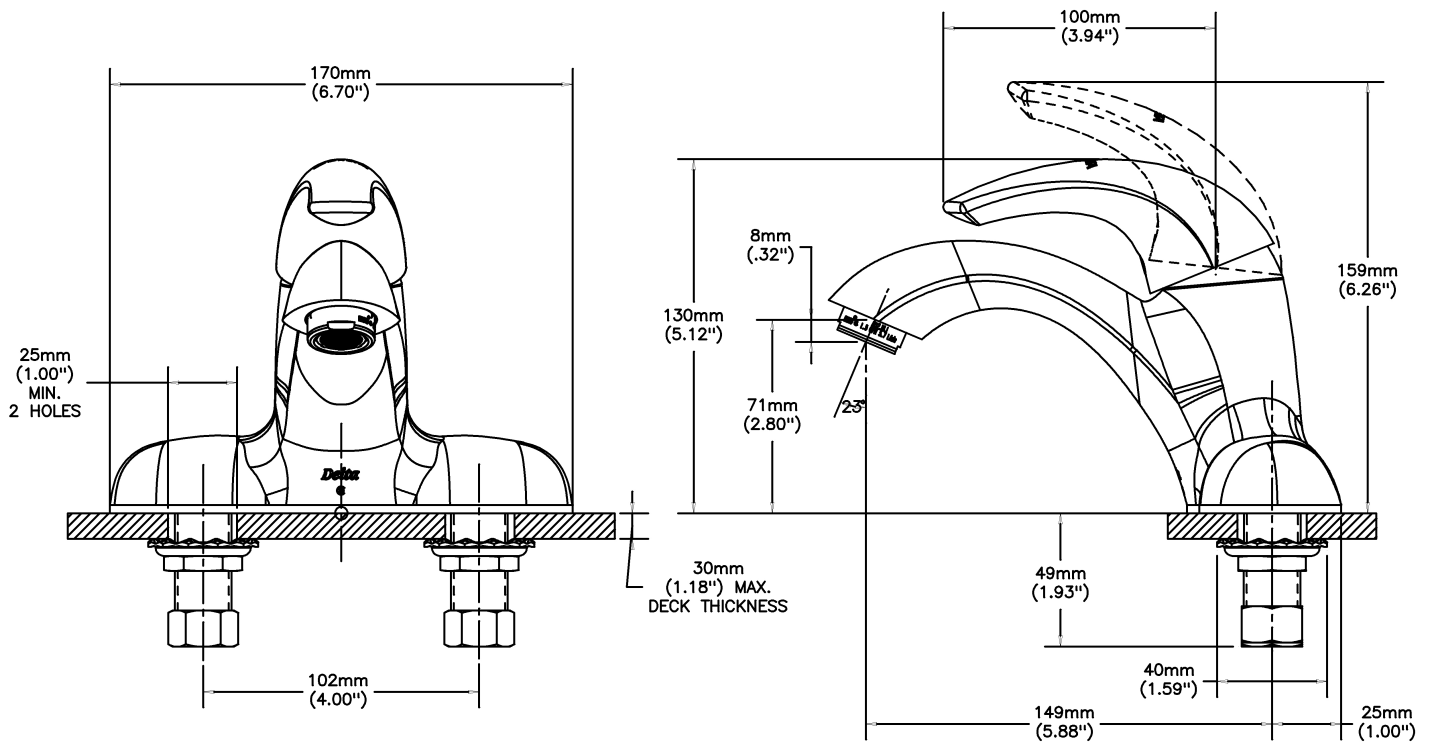

#### SPECIFICATION:

- CAST BRASS
- Ceramic cartridge with rotational limit stop
- Metal hold-down package
- 102mm (4") Centerset Less Pop-up (No Pop-up hole)
- Chrome Finish
- Outlet#: 5 - Vandal Resistant 0.5gpm (1.9 L/min) Non-Aerating Spray Outlet
- Handle#: 1 - Vandal Resistant 89mm(3 1/2") lever handle - ADA compliant-colour indexed

#### OPERATION:

- Not Available

***(Dimensional drawing on following page)***

Delta reserves the right (1) to make changes to specifications and materials, and (2) to change or discontinue models, both without notice or obligation. Dimensions are for reference. Measurement may vary plus or minus 6mm(0.25"). Mounting locations are suggested only. Check with local codes for requirements in your area. This spec was produced April 13, 2021.

INLET FOR 3/8" OR 1/2" FLEXIBLE RISER  
OR 1/2-14 NPSM COUPLING NUT (NOT SUPPLIED)

Delta reserves the right (1) to make changes to specifications and materials, and (2) to change or discontinue models, both without notice or obligation. Dimensions are for reference. Measurement may vary plus or minus 6mm(0.25"). Mounting locations are suggested only. Check with local codes for requirements in your area. This spec was produced April 13, 2021.