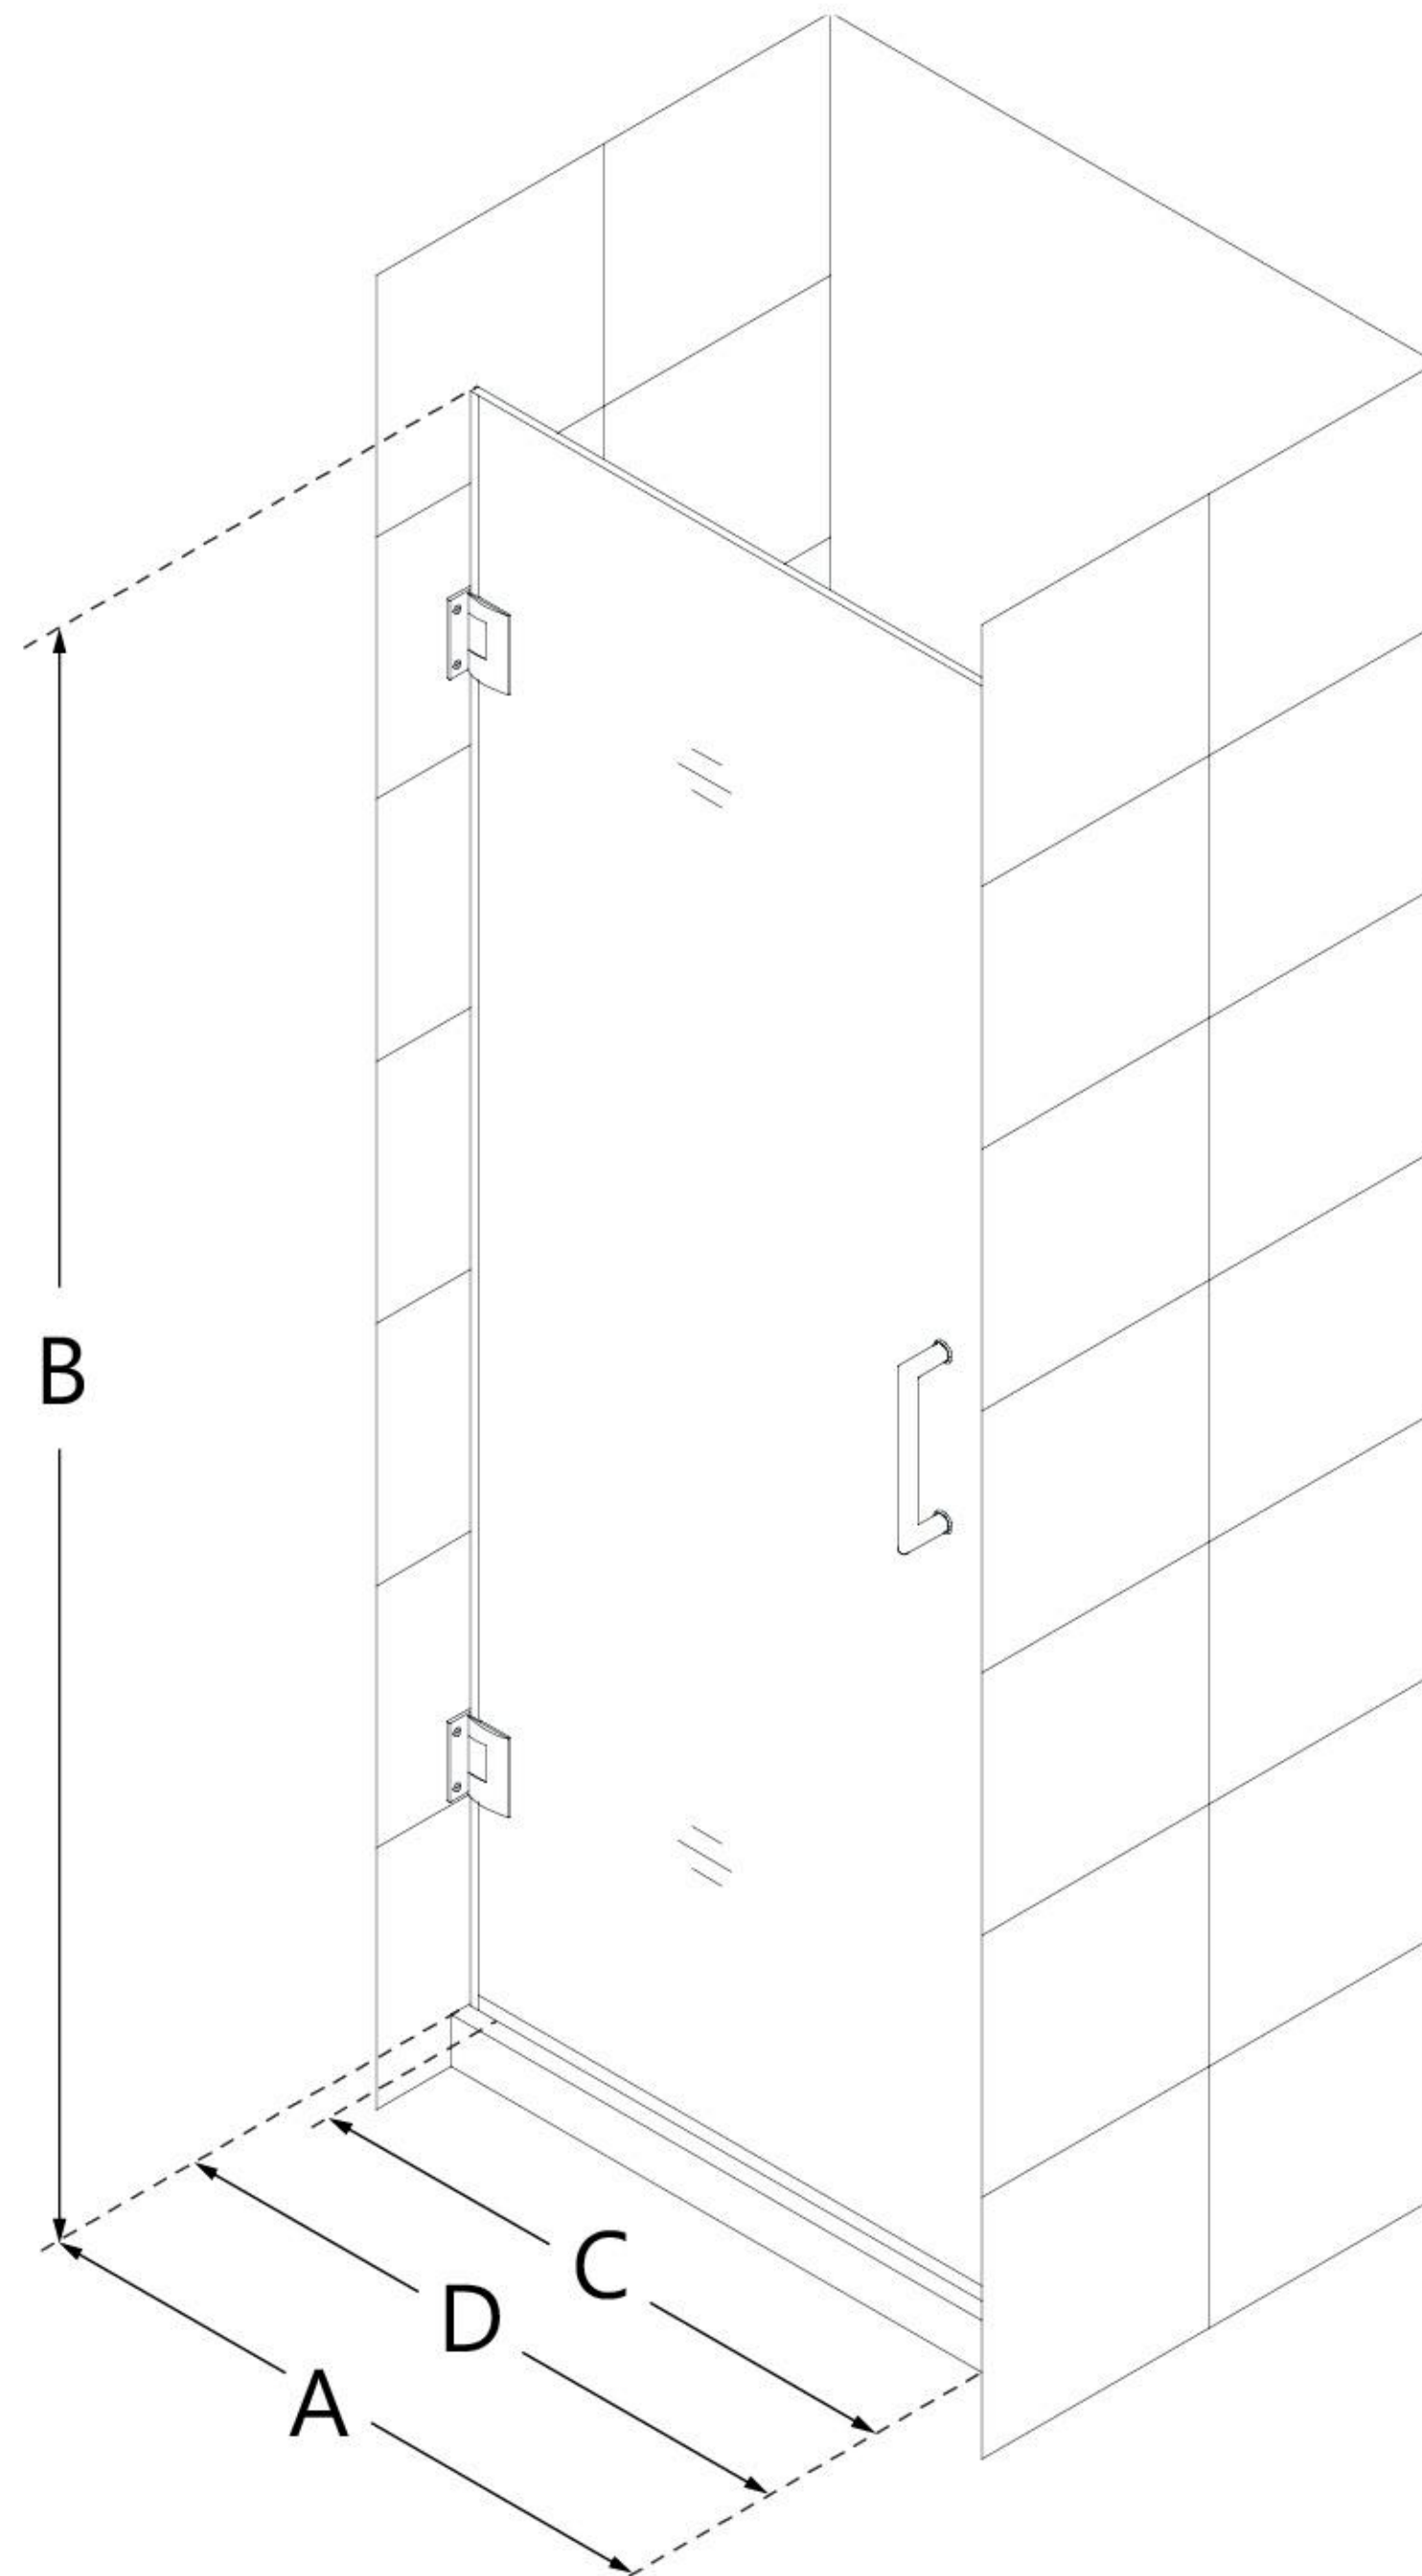

## UNIDOOR-LS

DreamLine Unidoor-LS 29 in. W x  
72 in. H Frameless Hinged Shower  
Door

SWING DOOR

### CONFIGURATION DIMENSIONS:

**A: 29 in.**

MODEL WIDTH

**B: 72 in.**

MODEL HEIGHT

**C: 28 in.**

ACCESS WIDTH

**D: 29 in.**

DOOR WIDTH

**7/8 in.**

MINIMUM THRESHOLD REQUIRED

**No**

DRILLING REQUIRED

DreamLine reserves the right to update or modify the hardware or materials pictured without prior notice for the purpose of product improvement and customer satisfaction.