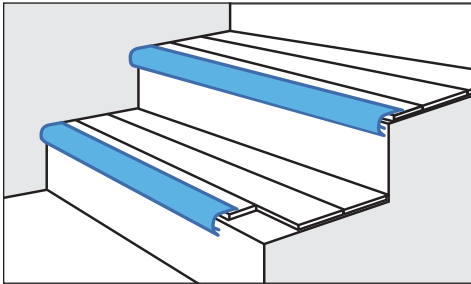

# TRIM & MOLDING PROFILES

Matrix trims and moldings are designed to coordinate with your Matrix floor.

## QUARTER ROUND

Used to accent the transition from the baseboards to floor surface.

**INSTALLATION INSTRUCTIONS:**

Measure and cut to fit. Affix **Quarter Round** using glue, molding tape or nails. When using adhesive, be sure to follow manufacturer's instructions completely.

## REDUCER

Used to transition from a hard surface floor (Matrix) to a floor with a lower height (ceramic tile, low pile carpet).

**INSTALLATION INSTRUCTIONS:**

Cut **Reducer** and track to same desired length. Secure track to floor with glue, molding tape or nails and press or tap **Reducer** into track to desired depth using rubber mallet.

## OVERLAP STAIR NOSE

Used to provide the finishing touch to the front stair edge when installing Matrix on stairs.

**INSTALLATION INSTRUCTIONS:**

Measure and cut to fit. Affix **Stairnose** using adhesive, being sure to follow adhesive manufacturer's instructions completely.