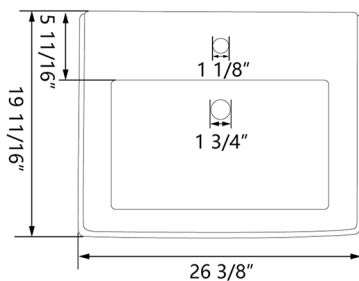

Model #DV-1P521B01

Overall Dimension: 26 3/8" L x 19 11/16" W x 34 1/16" H

Features:

- DeerValley ceramic pedestal sinks have a smooth, non-porous surface that is easy to clean. Stains and dirt can be wiped away with minimal effort, making it a low-maintenance choice for your bathroom.
- The pedestal combo sink is timeless design. This pedestal sink for bathrooms is suitable for any style of space from traditional to modern. The pedestal bathroom sink is elegant to be the center of your bathroom.
- The deluxe bathroom pedestal sink has extra storage space to keep small items, enough space near the faucet for aromatherapy, soap, or hand sanitizer.
- The basin of this large size pedestal sink is 6 1/8 inches deep inside which can effectively splash-proof when washing hands or brushing teeth. This pedestal sink also comes with a pre-drilled center faucet hole for easy installation.
- This pedestal sink for bathrooms is designed with overflow drain, which is preventing for the water pooling while over filling the water into pedestal bathroom sink.

Package Included:

● Pedestal Sink

● Installation Kit

Technical Specifications:

- + Outer: 26 3/8" L x 19 11/16" W x 34 1/16" H
- + Inner: 19 5/16" L x 11 13/16" W x 6 1/8" H
- + Weight: 73.7 lbs
- + Drain: 1 3/4" diameter
- + Faucet Hole: 1 1/8" diameter
- + Has Overflow Hole: Yes
- + Color: Black