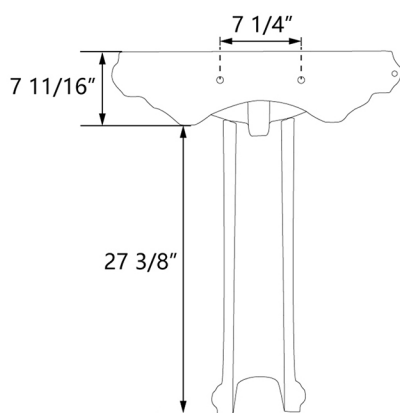

Model #DV-1P521B01

Overall Dimension: 26 3/8" L x 19 11/16" W x 34 1/16" H

Features:

- DeerValley ceramic pedestal sinks have a smooth, non-porous surface that is easy to clean. Stains and dirt can be wiped away with minimal effort, making it a low-maintenance choice for your bathroom.
- The pedestal combo sink is timeless design. This pedestal sink for bathrooms is suitable for any style of space from traditional to modern. The pedestal bathroom sink is elegant to be the center of your bathroom.
- The deluxe bathroom pedestal sink has extra storage space to keep small items, enough space near the faucet for aromatherapy, soap, or hand sanitizer.
- The basin of this large size pedestal sink is 6 1/8 inches deep inside which can effectively splash-proof when washing hands or brushing teeth. This pedestal sink also comes with a pre-drilled center faucet hole for easy installation.
- This pedestal sink for bathrooms is designed with overflow drain, which is preventing for the water pooling while over filling the water into pedestal bathroom sink.

Package Included:

● Pedestal Sink

● Installation Kit

Technical Specifications:

- + Outer: 26 3/8" L x 19 11/16" W x 34 1/16" H
- + Inner: 19 5/16" L x 11 13/16" W x 6 1/8" H
- + Weight: 73.7 lbs
- + Drain: 1 3/4" diameter
- + Faucet Hole: 1 1/8" diameter
- + Has Overflow Hole: Yes
- + Color: Black

#DV-1P521B01

Sinks are manually measured, so sizes may vary slightly.

1 Year Warranty

All DeerValley bathroom sinks come with our warranty within one year.