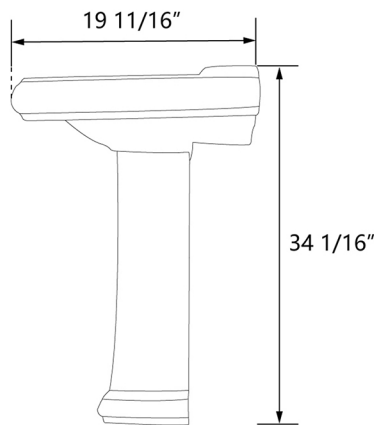

Model #DV-1P521B01

Overall Dimension: 26 3/8" L x 19 11/16" W x 34 1/16" H

Features:

- DeerValley ceramic pedestal sinks have a smooth, non-porous surface that is easy to clean. Stains and dirt can be wiped away with minimal effort, making it a low-maintenance choice for your bathroom.
- The pedestal combo sink is timeless design. This pedestal sink for bathrooms is suitable for any style of space from traditional to modern. The pedestal bathroom sink is elegant to be the center of your bathroom.
- The deluxe bathroom pedestal sink has extra storage space to keep small items, enough space near the faucet for aromatherapy, soap, or hand sanitizer.
- The basin of this large size pedestal sink is 6 1/8 inches deep inside which can effectively splash-proof when washing hands or brushing teeth. This pedestal sink also comes with a pre-drilled center faucet hole for easy installation.
- This pedestal sink for bathrooms is designed with overflow drain, which is preventing for the water pooling while over filling the water into pedestal bathroom sink.

Package Included:

● Pedestal Sink

● Installation Kit

Technical Specifications:

- + Outer: 26 3/8" L x 19 11/16" W x 34 1/16" H
- + Inner: 19 5/16" L x 11 13/16" W x 6 1/8" H
- + Weight: 73.7 lbs
- + Drain: 1 3/4" diameter
- + Faucet Hole: 1 1/8" diameter
- + Has Overflow Hole: Yes
- + Color: Black

#DV-1P521B01

Sinks are manually measured, so sizes may vary slightly.

1 Year Warranty

All DeerValley bathroom sinks come with our warranty within one year.