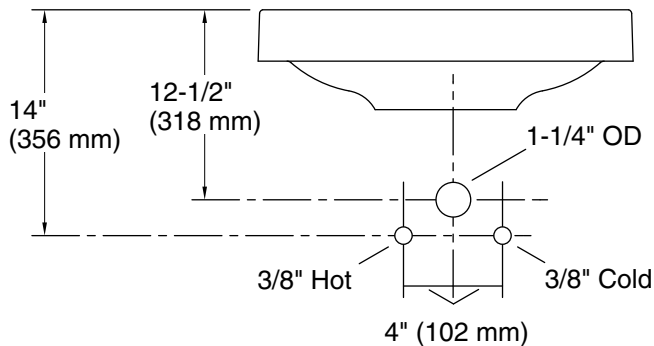

Recommended ADA Installation

Technical Information

All product dimensions are nominal.

Basin configuration: Single Bowl

Min. base cabinet width: 400" (10160 mm)

Bowl area (Basin #1):
 Length: 21-3/4" (552 mm)
 Width: 15" (382 mm)
 Bowl depth: 4-15/16" (125 mm)
 Water depth: 3-1/4" (83 mm)

With overflow: No

Drain hole: 1-3/4" (45 mm)

Template: Top-mount, 1580257-7, required, included

Notes

Install this product according to the installation instructions.