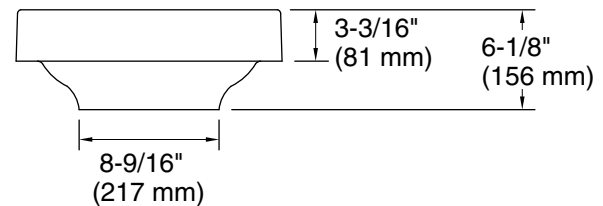

Recommended ADA Installation

Technical Information

All product dimensions are nominal.

Basin configuration: Single Bowl

Min. base cabinet width: 400" (10160 mm)

Bowl area (Basin #1):
 Length: 21-3/4" (552 mm)
 Width: 15" (382 mm)
 Bowl depth: 4-15/16" (125 mm)
 Water depth: 3-1/4" (83 mm)