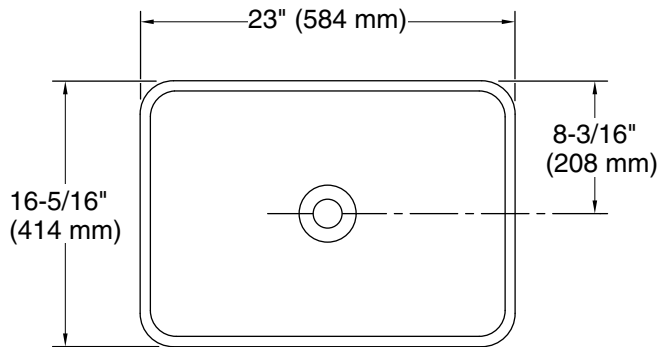

Recommended ADA Installation

Technical Information

All product dimensions are nominal.

Basin configuration: Single Bowl

Min. base cabinet width: 400" (10160 mm)

Bowl area (Basin #1):
 Length: 21-3/4" (552 mm)
 Width: 15" (382 mm)
 Bowl depth: 4-15/16" (125 mm)
 Water depth: 3-1/4" (83 mm)

With overflow: No

Drain hole: 1-3/4" (45 mm)

Template: Top-mount, 1580257-7, required, included

Notes

Install this product according to the installation instructions.