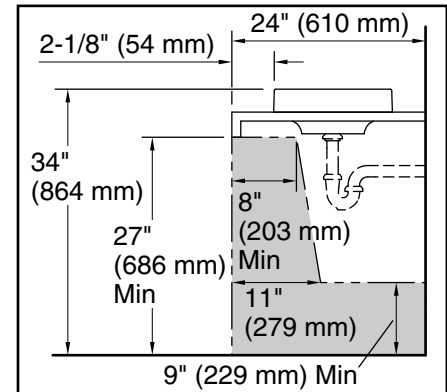

WasteLAB™ Vox®
23" rectangular vessel bathroom sink, no overflow
K-30673-N

Features

- Manufactured from at least 70% material derived from the Kohler manufacturing waste stream
- No faucet holes; requires wall- or counter-mount faucet
- Without overflow

Recommended ADA Installation

Technical Information

All product dimensions are nominal.

Basin configuration: Single Bowl

Min. base cabinet width: 400" (10160 mm)

Bowl area (Basin #1):
 Length: 21-3/4" (552 mm)
 Width: 15" (382 mm)
 Bowl depth: 4-15/16" (125 mm)
 Water depth: 3-1/4" (83 mm)

With overflow: No

Drain hole: 1-3/4" (45 mm)

Template: Top-mount, 1580257-7, required, included

Notes

Install this product according to the installation instructions.