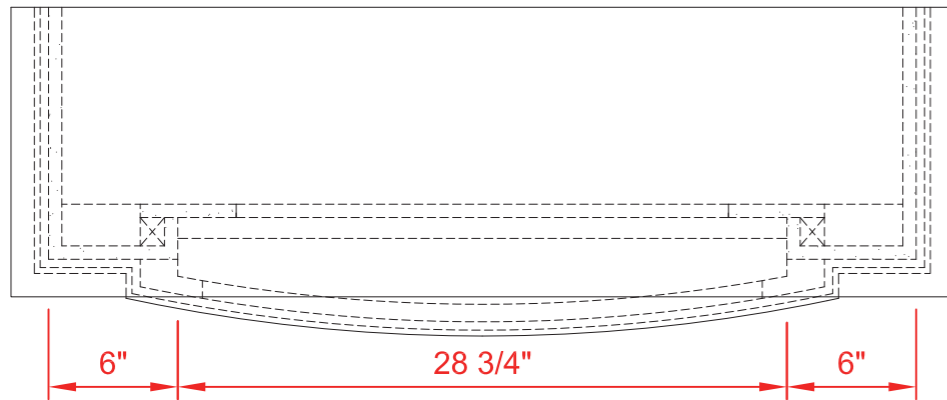

DIMENSIONS GUIDE

MODEL NUMBER:2406FM-23-933

TOP VIEW

Product Net weight :104 lbs.
Product packed Gross weight :126 lbs.
Packed product Dimensions:
47.75in. W x 18.75in. D x 45in. H

FRONT VIEW

SIDE VIEW