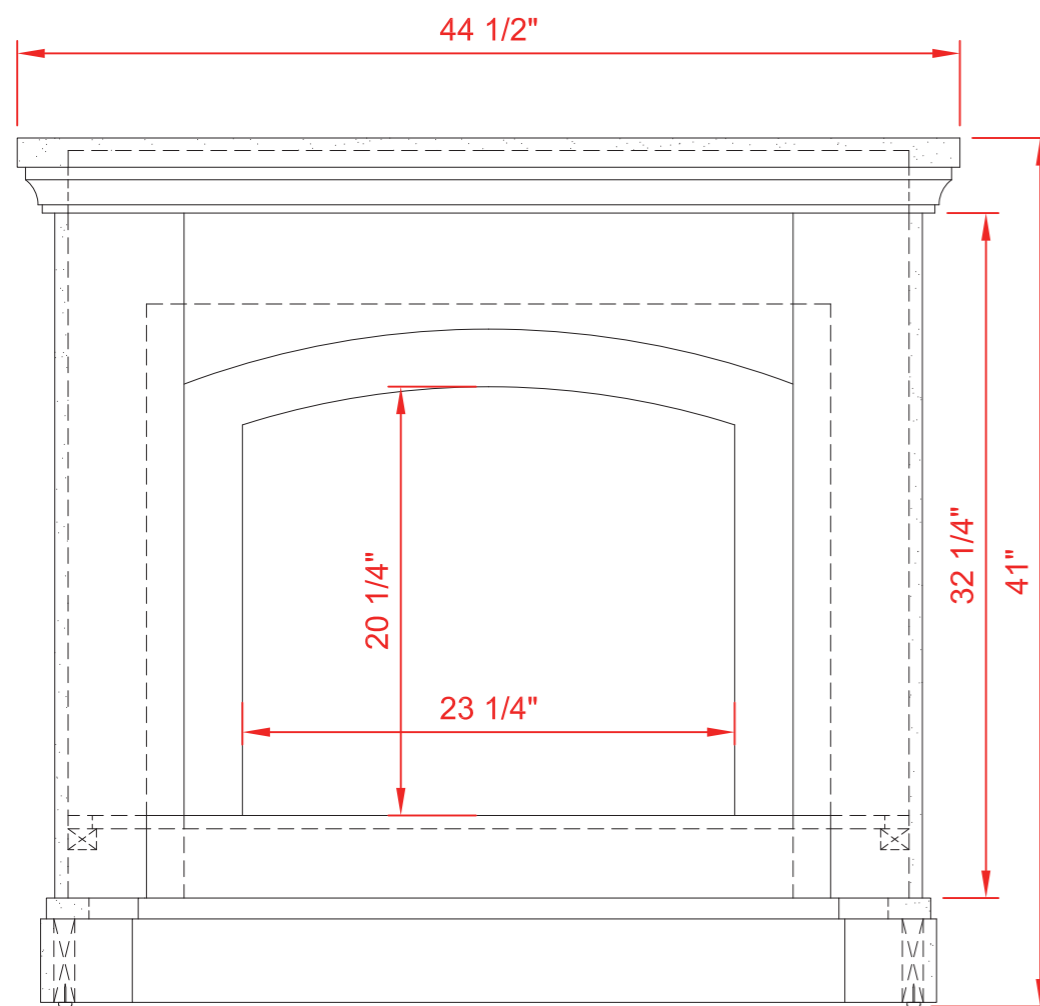

DIMENSIONS GUIDE

MODEL NUMBER:2406FM-23-933

TOP VIEW

Product Net weight :104 lbs.
Product packed Gross weight :126 lbs.
Packed product Dimensions:
47.75in. W x 18.75in. D x 45in. H

FRONT VIEW

SIDE VIEW