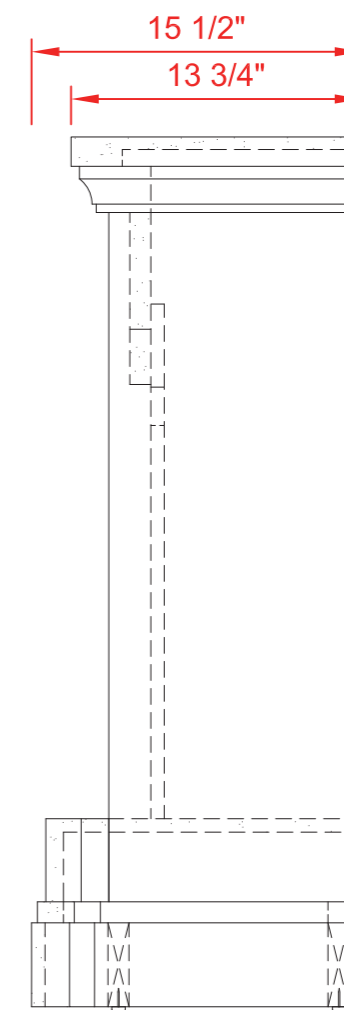

DIMENSIONS GUIDE

MODEL NUMBER:2406FM-23-933

TOP VIEW

Product Net weight :104 lbs.
Product packed Gross weight :126 lbs.
Packed product Dimensions:
47.75in. W x 18.75in. D x 45in. H

FRONT VIEW

SIDE VIEW