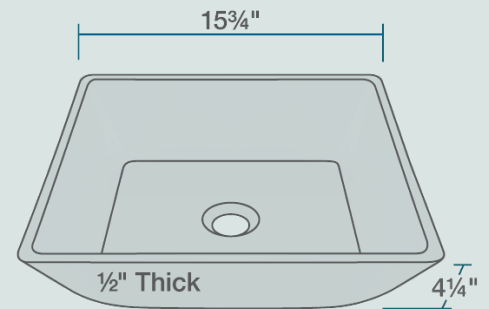

# 630 Square Black Vessel Bathroom Sink

15 3/4" x 15 3/4" x 4 1/4"  
 Tempered Glass  
 Lifetime Warranty  
 Painted Glass