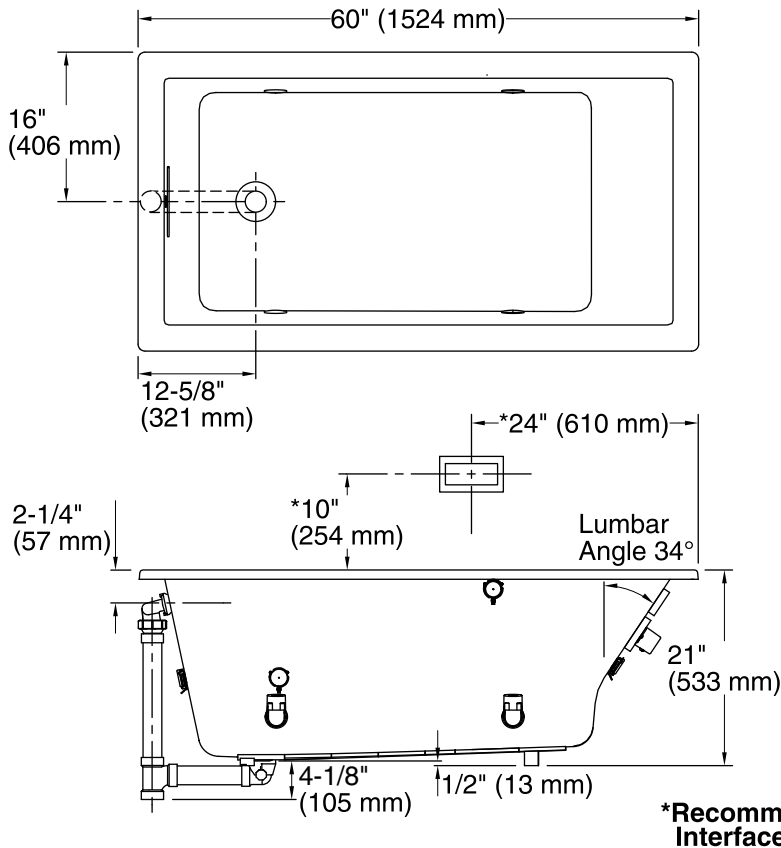

Underscore® Rectangle

5' VibrAcoustic® Bath

K-1168-VBC