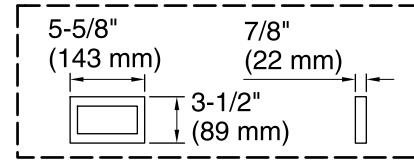

No change in measurement if connected with drain illustrated. (K-7272)

User Interface