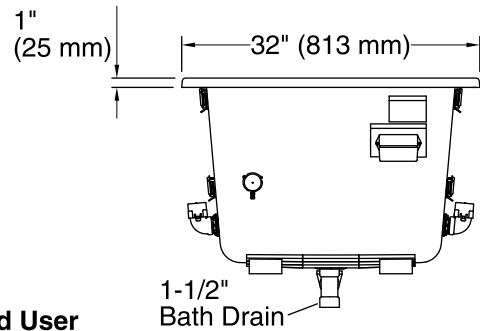

Underscore® Rectangle

5' VibrAcoustic® Bath

K-1168-VBC

No change in measurement if connected with drain illustrated. (K-7272)

User Interface

Amplifier

Required Electrical Service

One circuit required, protected with Class A Ground-Fault Circuit-Interrupter (GFCI) or Residual Current Device (RCD).

Amplifier: 120 V, 15 A, 50/60 Hz

Technical Information

All product dimensions are nominal.

Installation:	Drop-in, Under-mount
Drain location:	End
Basin area, bottom:	42" x 23-1/2" (1067 mm x 597 mm)
Basin area, top:	55-1/8" x 27-1/8" (1400 mm x 689 mm)
Weight:	85 lbs (38.6 kg)
Minimum floor load:	58.6 lbs/ft ² (286.1 kg/m ²)
Water capacity:	81 gal (306.6 L)
Cutout:	Drop-in, 59-1/2" x 31-1/2" (1511 mm x 800 mm)
Electrical component rating:	Amplifier: 120 V, 1.1 A, 50/60 Hz
Amplifier channels:	2 at 15 W per channel 2 at 30 W per channel
Minimum flat for door:	2" (51 mm)
Bluetooth® range:	33 ft (0.8 m)

Notes

Measure your actual product for rough-in details. Install this product according to the installation instructions.

The hot water supply should be 70% of the capacity of the bath or greater. Installations will vary.