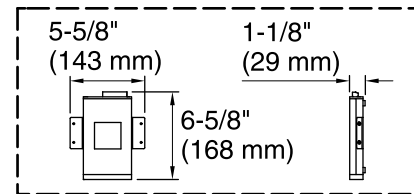

User Interface

Amplifier