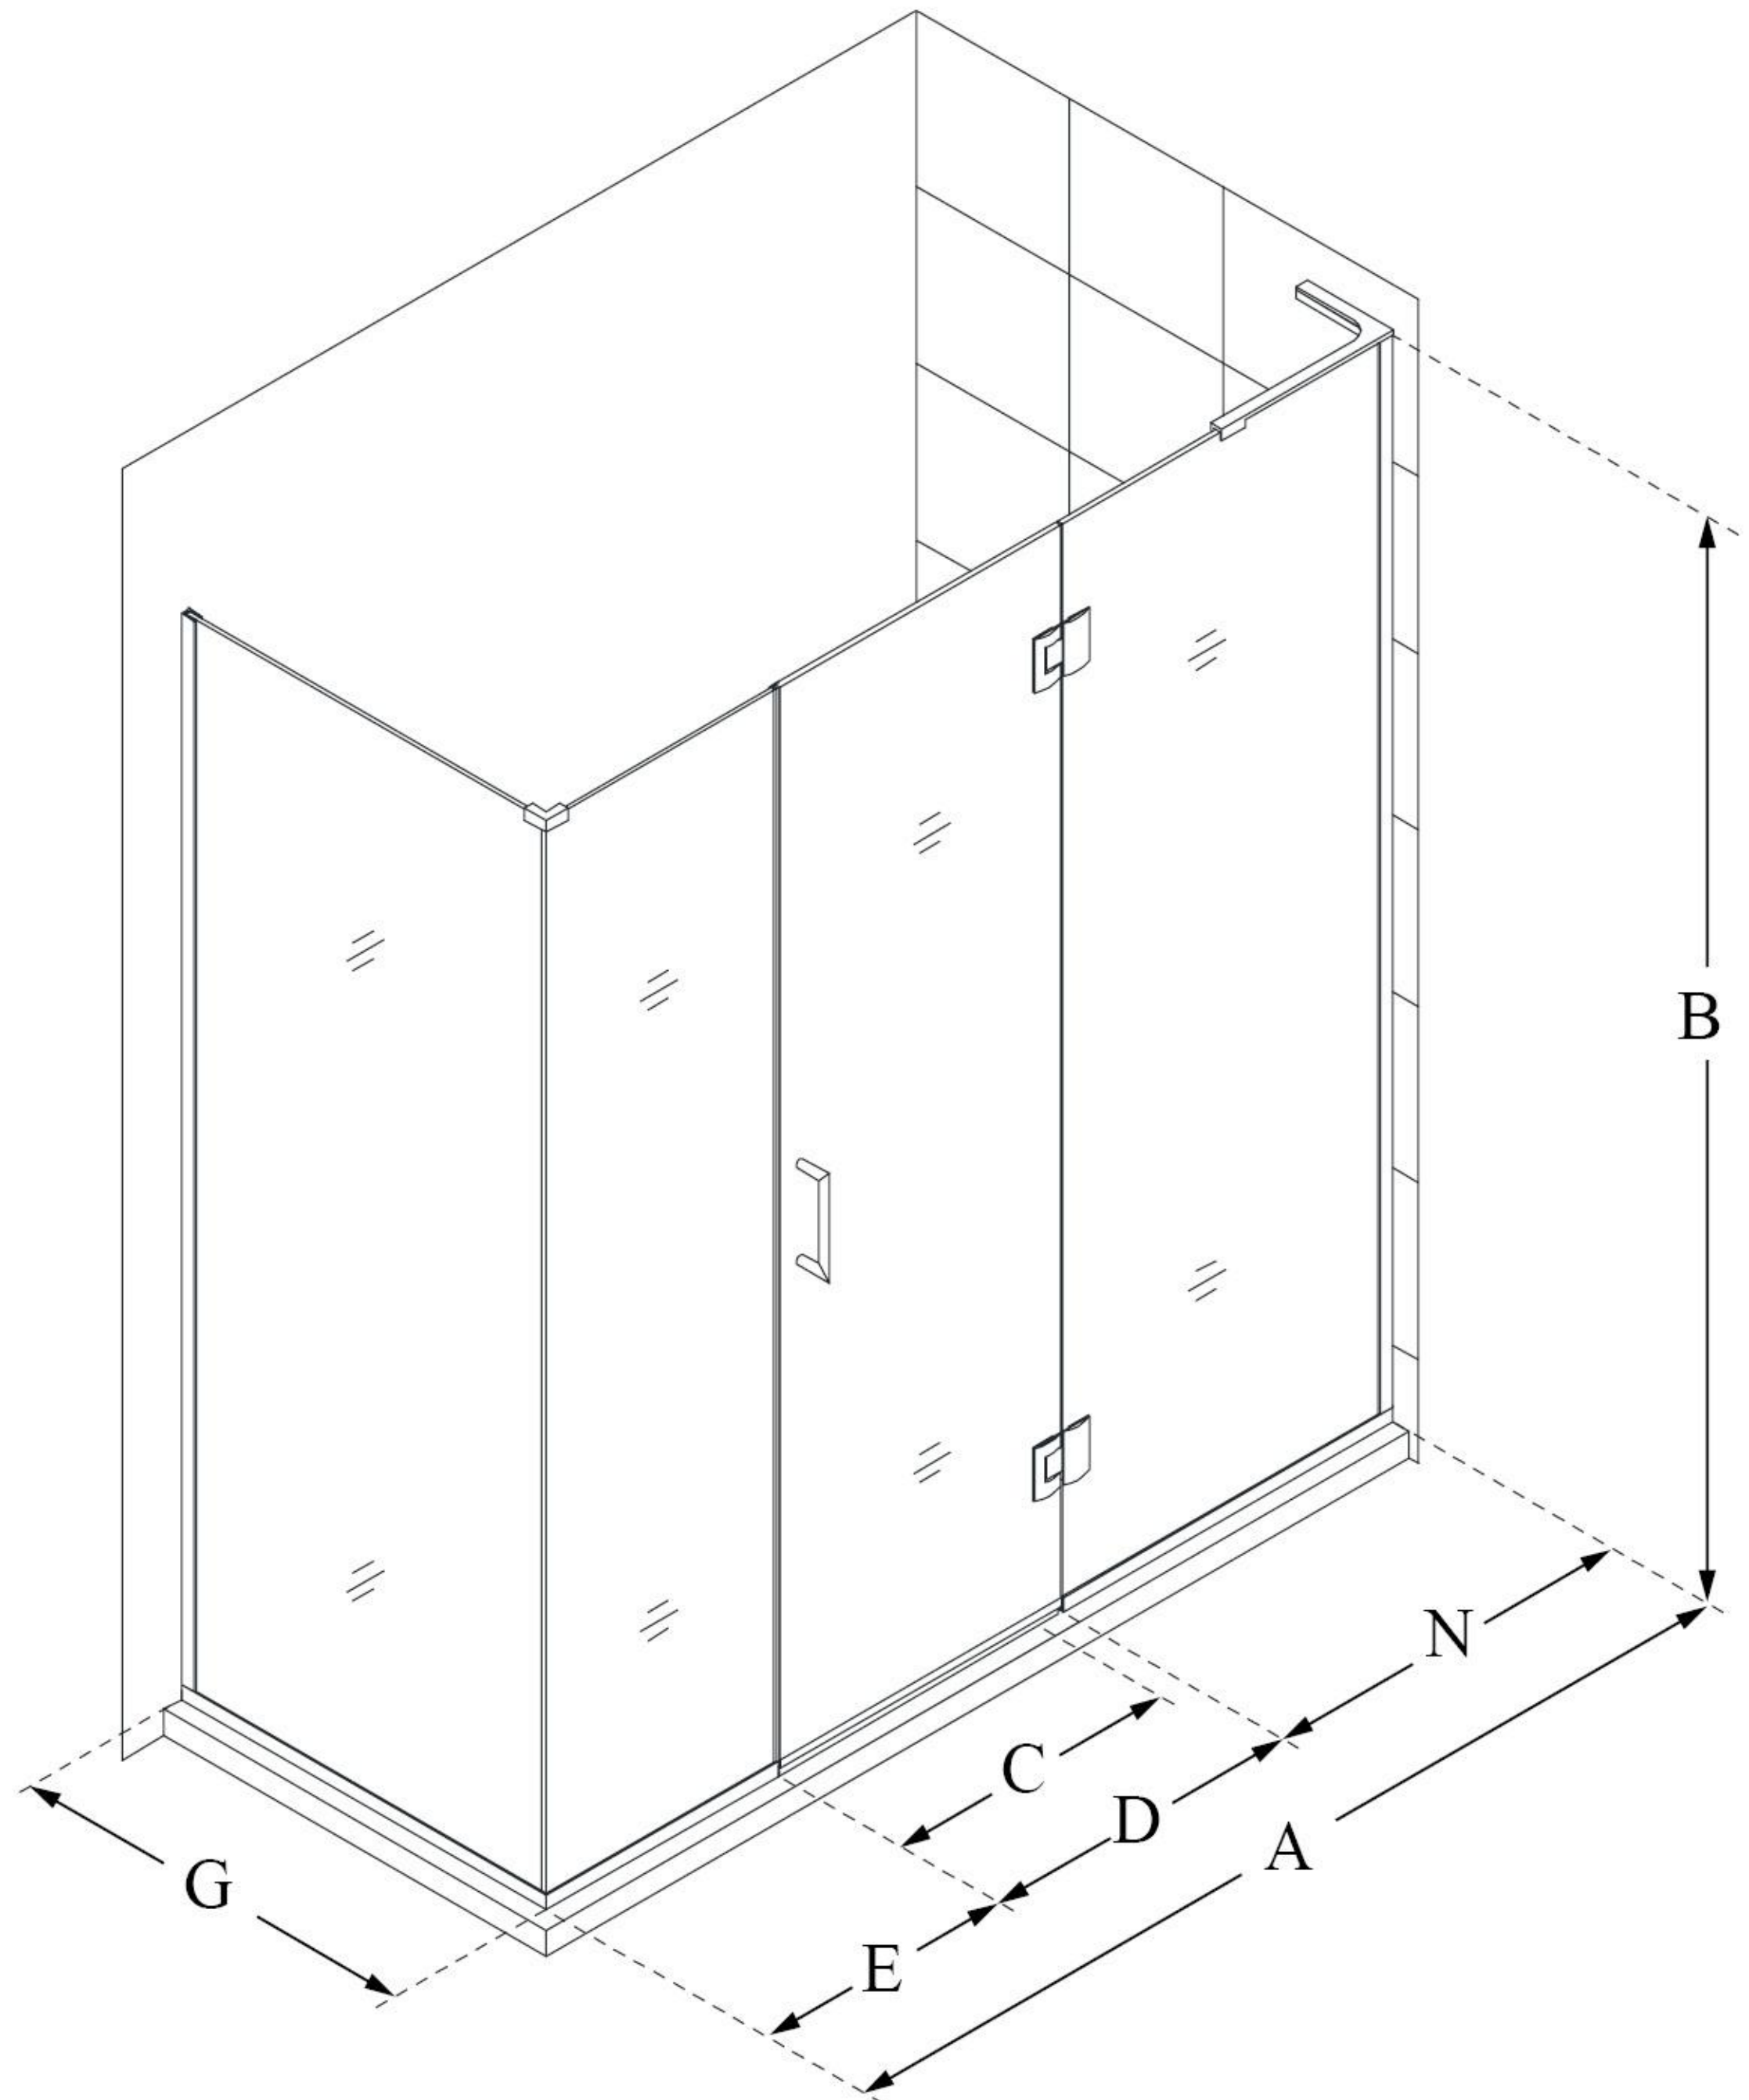

MODEL INFORMATION

E32422534

UNIDOOR-X

DreamLine Unidoor-X 70 1/2" W
x 34 3/8" D x 72" H Frameless
Hinged Shower Enclosure, Clear
Glass

SWING DOOR

CONFIGURATION DIMENSIONS:

A: 70 1/2"

MODEL WIDTH

B: 72"

MODEL HEIGHT

C: 23"

ACCESS WIDTH

D: 24"

DOOR WIDTH

E: 22 1/2"

INLINE PANEL WIDTH

G: 34 3/8"

RETURN PANEL WIDTH

N: 24"

HINGE PANEL WIDTH

DreamLine reserves the right to update or modify the hardware or materials pictured without prior notice for the purpose of product improvement and customer satisfaction.