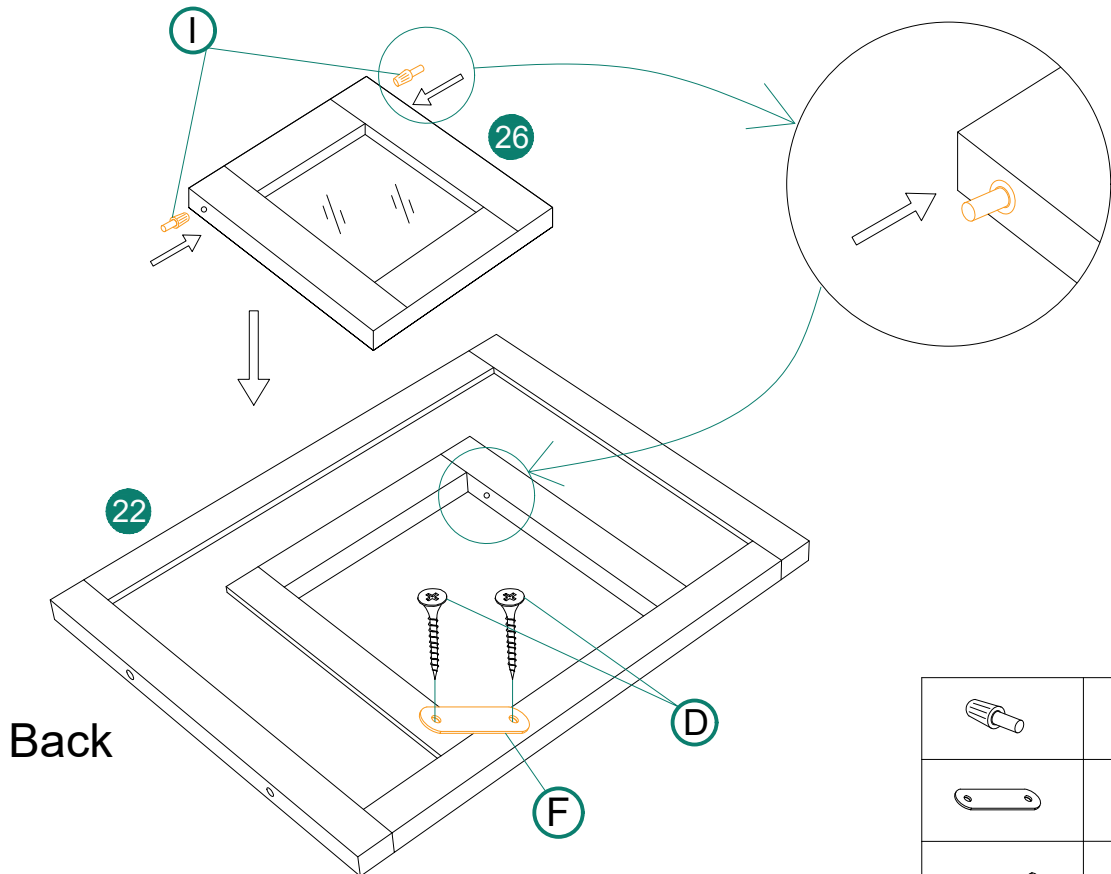

Cat House

ASSEMBLY INSTRUCTIONS

A		M3.5x45mm	28PCS
B		M3.5x35mm	39PCS
C		M2.5x20mm	34PCS
D		M2.5x12mm	34PCS
E			8PCS
F			1PC
G			16PC
H			4PCS
I			2PCS
J			1PC
K			2PCS

STEP 1

	Bx2
	Cx2

STEP 2

	Ix2
	Fx1
	Dx2

STEP 3

Bx8

STEP 4

Cx8

STEP 5

Bx2

STEP 6

Hx4