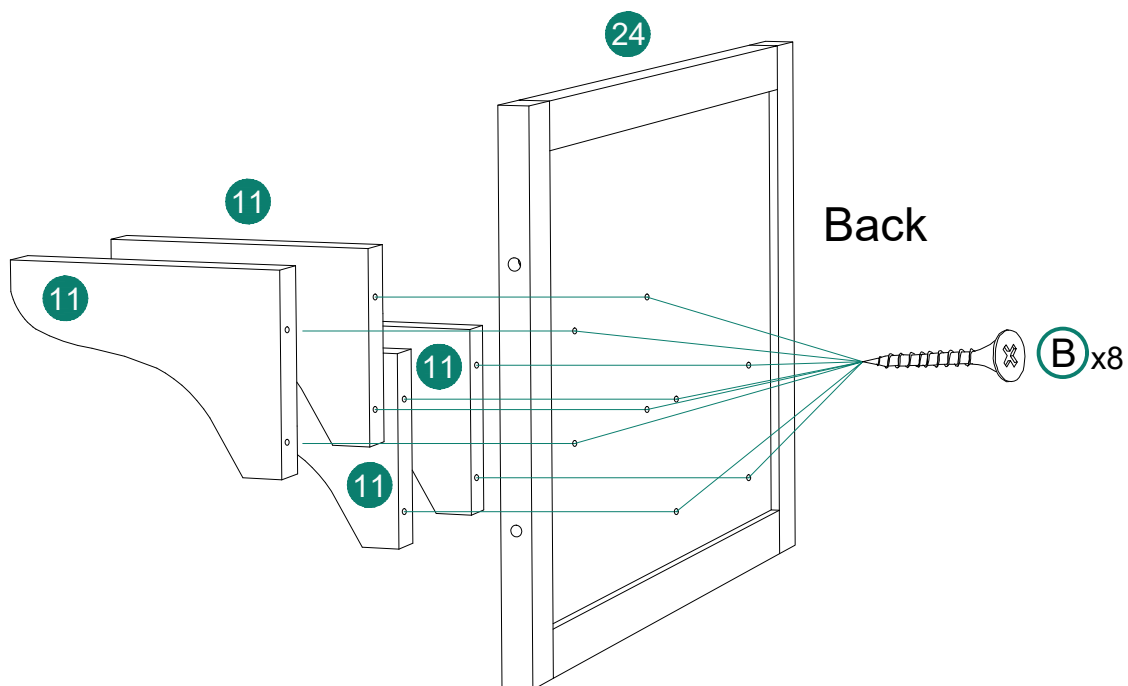

Cat House

ASSEMBLY INSTRUCTIONS

A		M3.5x45mm	28PCS
B		M3.5x35mm	39PCS
C		M2.5x20mm	34PCS
D		M2.5x12mm	34PCS
E			8PCS
F			1PC
G			16PC
H			4PCS
I			2PCS
J			1PC
K			2PCS

STEP 1

	Bx2
	Cx2

STEP 2

	Ix2
	Fx1
	Dx2

STEP 3

Bx8

STEP 4

Cx8

STEP 5

Bx2

STEP 6

Hx4