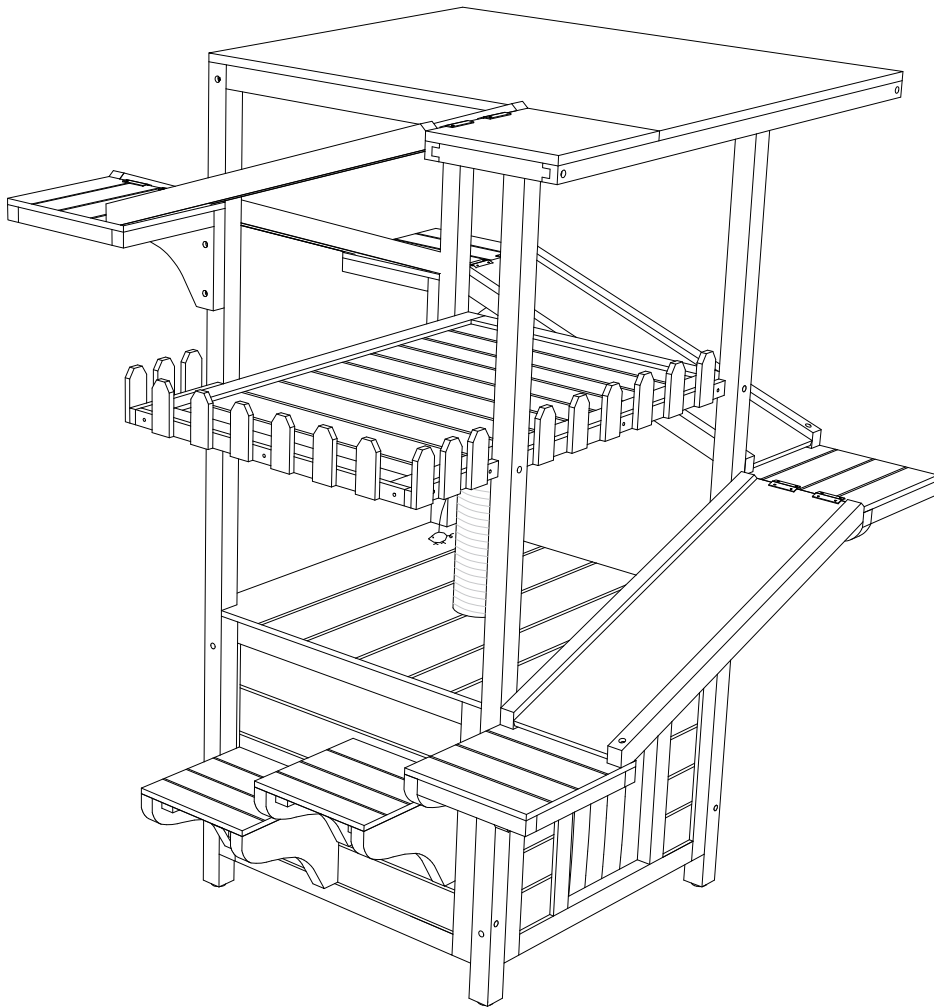

Cat House

ASSEMBLY INSTRUCTIONS

A		M3.5x45mm	28PCS
B		M3.5x35mm	39PCS
C		M2.5x20mm	34PCS
D		M2.5x12mm	34PCS
E			8PCS
F			1PC
G			16PC
H			4PCS
I			2PCS
J			1PC
K			2PCS

STEP 1

	Bx2
	Cx2

STEP 2

	Ix2
	Fx1
	Dx2

STEP 3

Bx8

STEP 4

Cx8

STEP 5

Bx2

STEP 6

Hx4