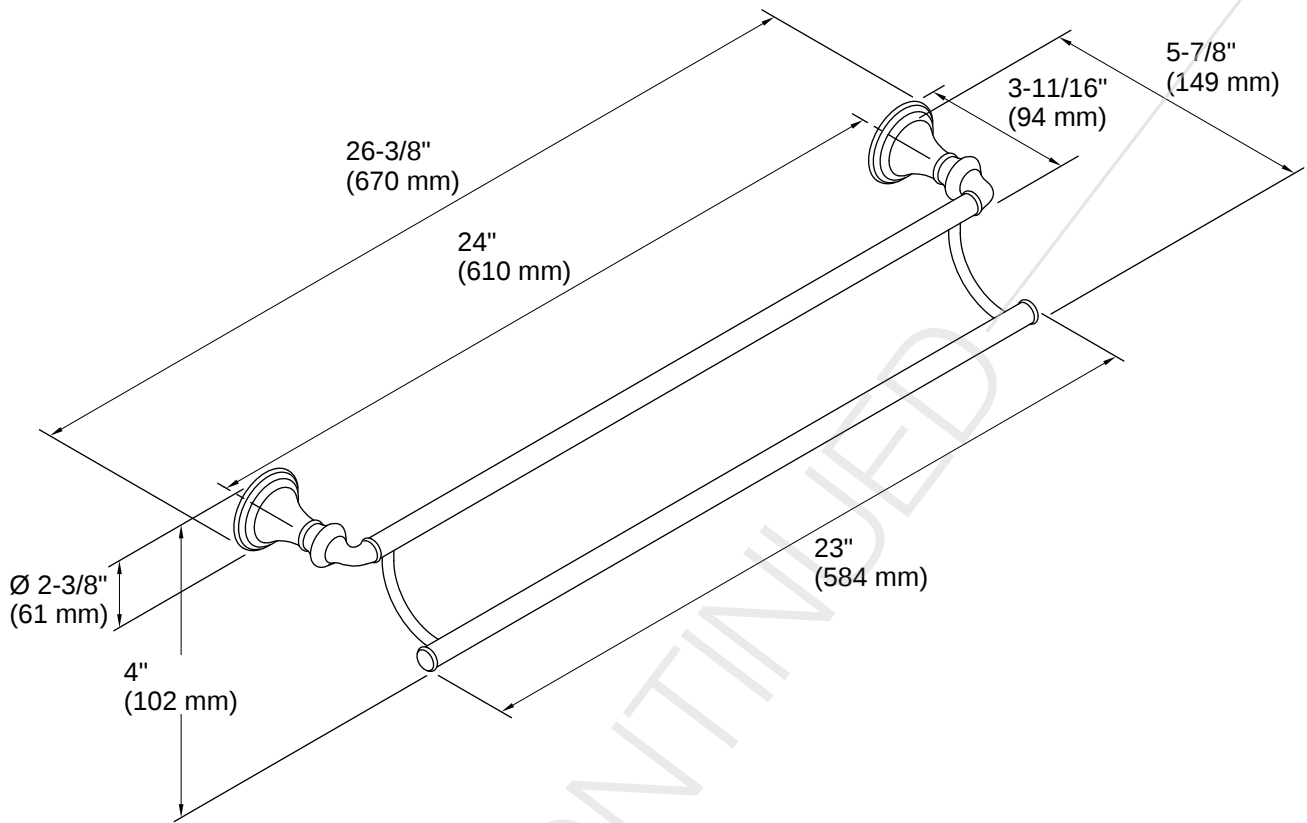

Installation

- Installation template and tools included

Installation Notes

Install this product according to the installation instructions.

CAUTION: Risk of personal injury. Do not install these products in any area where they are likely to be used inadvertently as a grab bar or support bar. These products are not designed or intended for use as a grab bar or support bar.