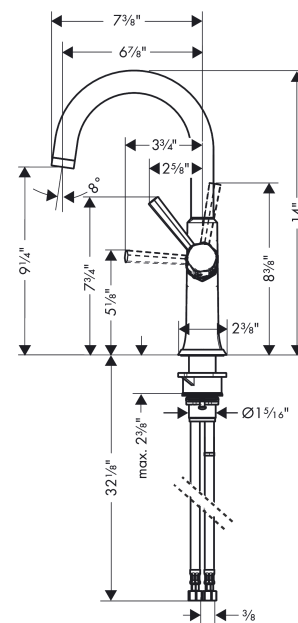

Locarno
Bar Faucet, 1.5 GPM
 Finishes : **steel optic** Part no. : **04854800**

Description

Features

- Swivel range 150°
- Laminar spray
- deck mounted
- Flow: 1.5 GPM (5.7 L/Min)
- Ceramic cartridge

Item details

List Price \$ 673.00

Compliance

Product image

Scale drawing

Locarno
Bar Faucet, 1.5 GPM
 Finishes : **steel optic**

Part no. : **04854800**

Exploded drawing

Year of production: >02/21

Locarno

Bar Faucet, 1.5 GPM

Finishes : **steel optic**

Part no. : **04854800**

Spare parts list

Year of production: >02/21

Pos.	Description	Part no.	Price	PU
1	spout cpl.	93147800	-	1
2	handle	93885800	-	1
3	screw cover	95704000	-	1
4	flange	98863800	-	1
5	nut	93886000	-	1
6	cartridge, assy	95973001	-	1
7	seal	98865000	-	1
8	sealing set	92646000	-	1
9	screw	97662000	-	1
10	axialring	97558000	-	1
11	fixing set (special)	93253000	-	1
12	lever collar	97548000	-	1
13	connection hose 35½" M8x0,75 3/8"	96316001	-	1
14	O-ring 7x1,5	98422000	-	1