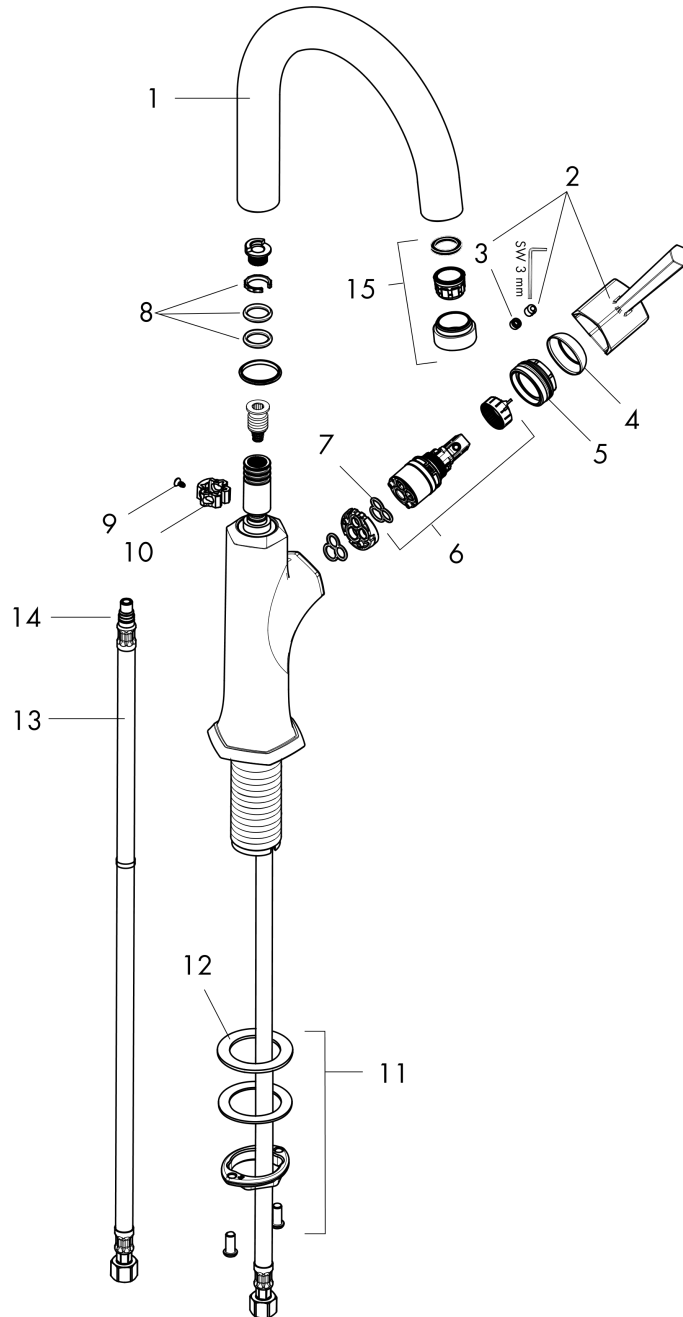

Locarno
Bar Faucet, 1.5 GPM
 Finishes : **steel optic** Part no. : **04854800**

Description

Features

- Swivel range 150°
- Laminar spray
- deck mounted
- Flow: 1.5 GPM (5.7 L/Min)
- Ceramic cartridge

Item details

List Price \$ 673.00

Compliance

Product image

Scale drawing

Locarno
Bar Faucet, 1.5 GPM
 Finishes : **steel optic**

Part no. : **04854800**

Exploded drawing

Year of production: >02/21

Locarno

Bar Faucet, 1.5 GPM

Finishes : **steel optic**

Part no. : **04854800**

Spare parts list

Year of production: >02/21

Pos.	Description	Part no.	Price	PU
1	spout cpl.	93147800	-	1
2	handle	93885800	-	1
3	screw cover	95704000	-	1
4	flange	98863800	-	1
5	nut	93886000	-	1
6	cartridge, assy	95973001	-	1
7	seal	98865000	-	1
8	sealing set	92646000	-	1
9	screw	97662000	-	1
10	axialring	97558000	-	1
11	fixing set (special)	93253000	-	1
12	lever collar	97548000	-	1
13	connection hose 35½" M8x0,75 3/8"	96316001	-	1
14	O-ring 7x1,5	98422000	-	1