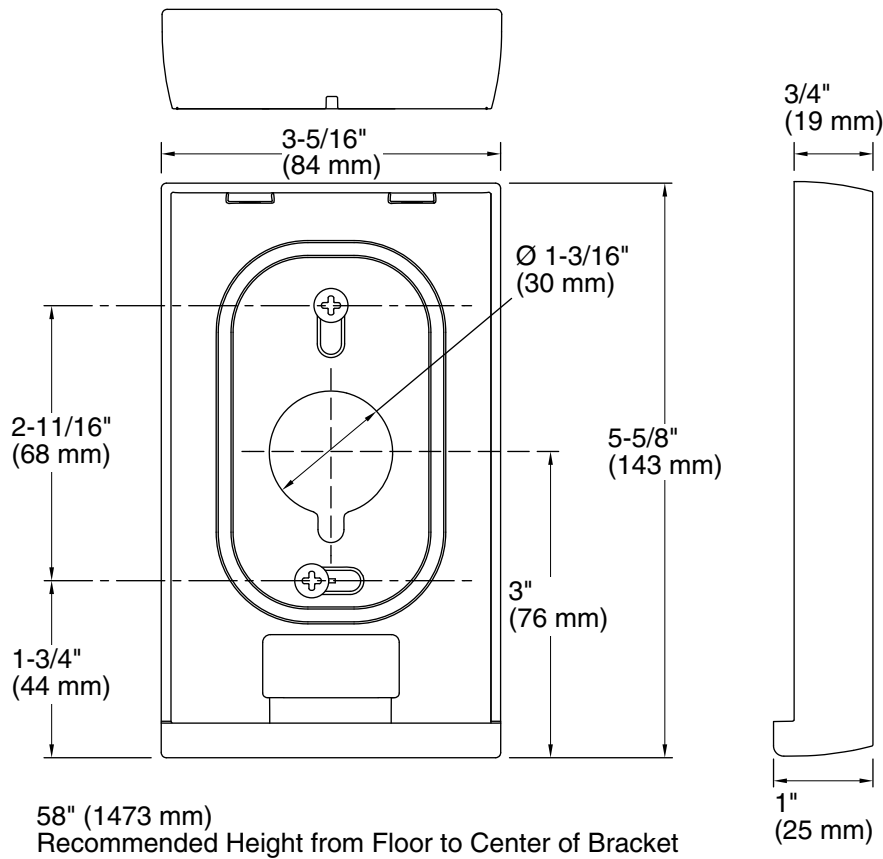

Technical Information

All product dimensions are nominal.

Drain included: No

Notes

Install this product according to the installation guide.