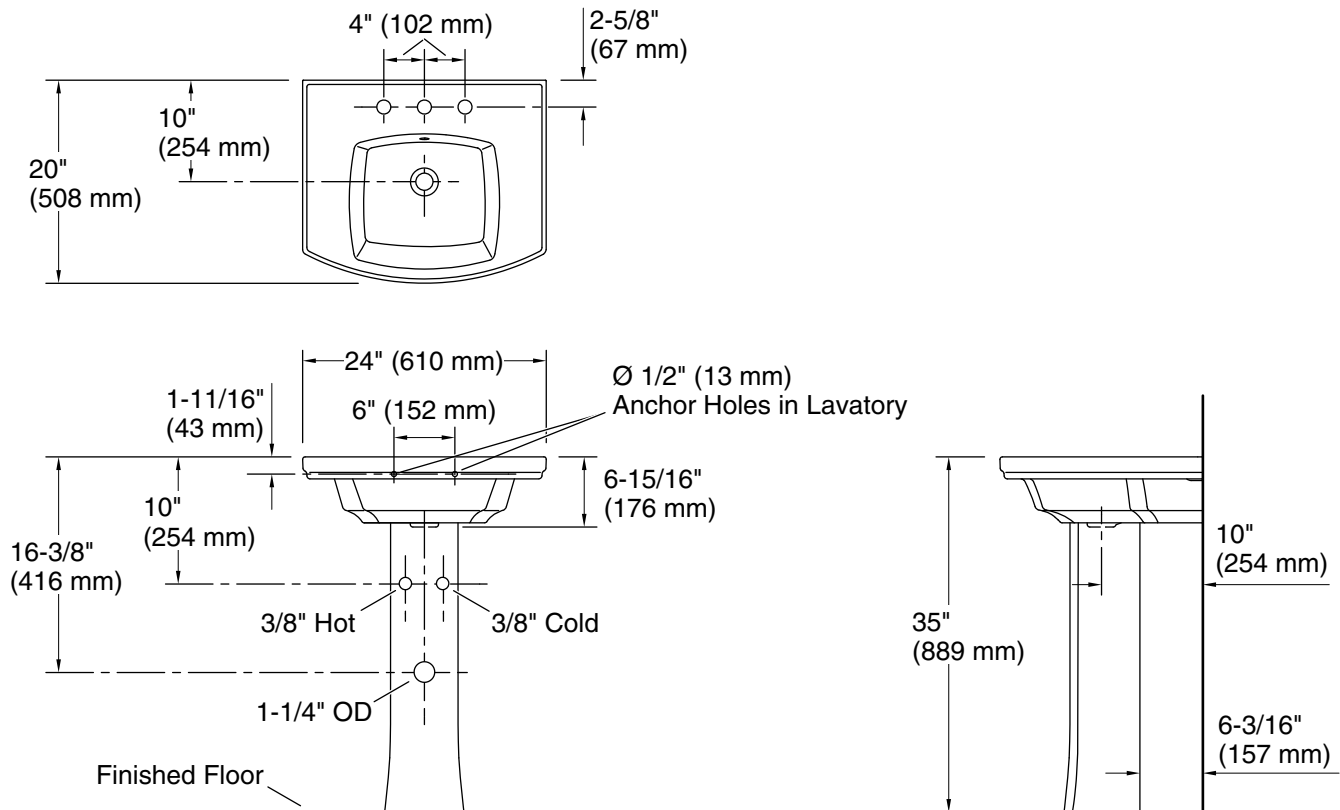

### Features

- Rectangular basin
- 8" (203 mm) widespread faucet holes
- Overflow drain
- Combination consists of basin and pedestal
- Coordinates with other products in the Kelston collection

## Technical Information

All product dimensions are nominal.

Basin configuration: Single Bowl  
 Center(s): 8" (203 mm)  
 Bowl area: Length: 14-5/16" (364 mm)  
 Width: 13" (330 mm)  
 Bowl depth: 5-1/8" (130 mm)  
 Water depth: 3-1/16" (77 mm)