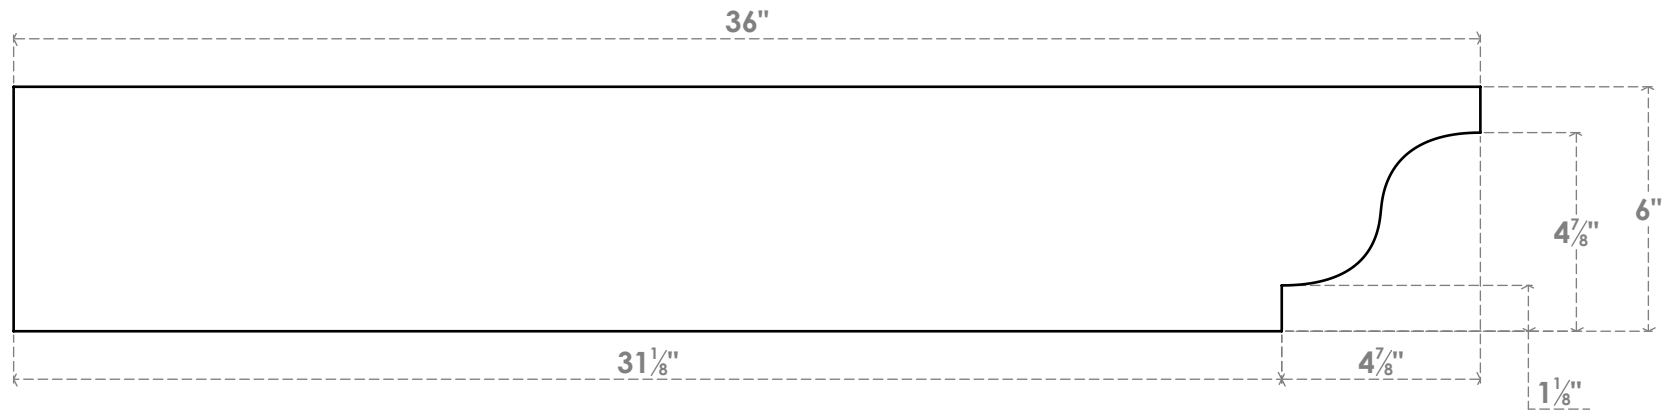

RFTP06X06X36NEW

6"W X 6"H X 36"L NEWPORT ARCHITECTURAL GRADE PVC RAFTER TAIL

SIDE PROFILE

FRONT PROFILE

ISOMETRIC

EKENA MILLWORK
 2300 WEST MAIN ST.
 CLARKSVILLE, TX 75426
 TOLL FREE: 866-607-0453
 WWW.EKENAMILLWORK.COM