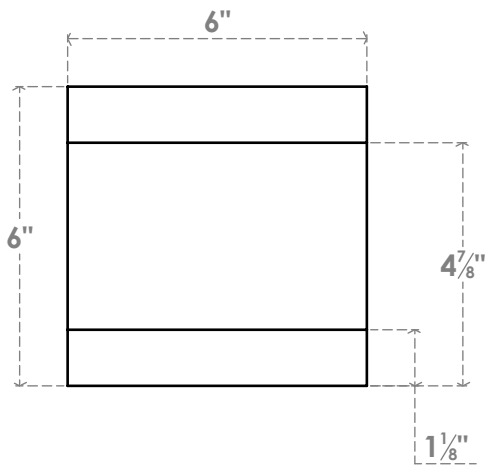

RFTP06X06X36NEW

6"W X 6"H X 36"L NEWPORT ARCHITECTURAL GRADE PVC RAFTER TAIL

SIDE PROFILE

FRONT PROFILE

ISOMETRIC

EKENA MILLWORK
 2300 WEST MAIN ST.
 CLARKSVILLE, TX 75426
 TOLL FREE: 866-607-0453
 WWW.EKENAMILLWORK.COM