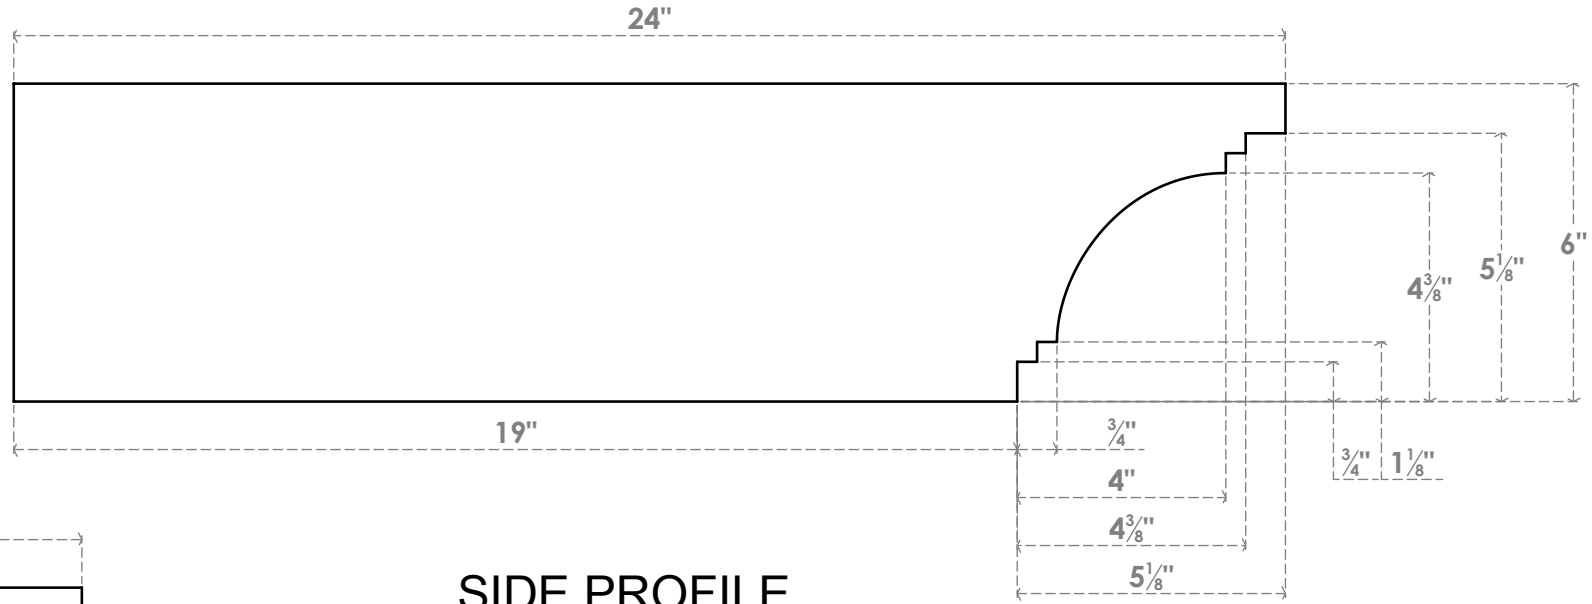

# RFTP06X06X24PEC

6"W X 6"H X 24"L PESCADERO ARCHITECTURAL GRADE PVC RAFTER TAIL

EKENA MILLWORK  
 2300 WEST MAIN ST.  
 CLARKSVILLE, TX 75426  
 TOLL FREE: 866-607-0453  
 WWW.EKENAMILLWORK.COM