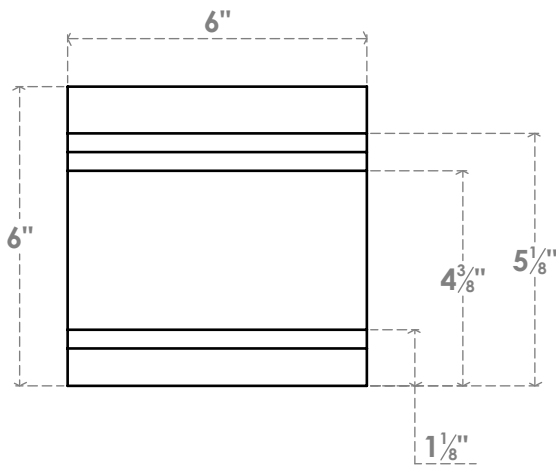

# RFTP06X06X24PEC

6"W X 6"H X 24"L PESCADERO ARCHITECTURAL GRADE PVC RAFTER TAIL

EKENA MILLWORK  
 2300 WEST MAIN ST.  
 CLARKSVILLE, TX 75426  
 TOLL FREE: 866-607-0453  
 WWW.EKENAMILLWORK.COM

### NOTES

1. INSTALLATION TO BE COMPLETED IN ACCORDANCE WITH MANUFACTURER'S SPECIFICATIONS.
2. DRAWING MAY NOT BE TO SCALE
3. THIS DRAWING IS INTENDED FOR DESIGN AND PLANNING PURPOSES ONLY.
4. ALL INFORMATION CONTAINED HEREIN WAS CURRENT AT THE TIME OF DEVELOPMENT BUT MUST BE REVIEWED AND APPROVED BY THE PRODUCT MANUFACTURER TO BE CONSIDERED ACCURATE.
5. ARCHITECTURAL GRADE PVC PRODUCTS ARE MADE FROM EXPANDED CELLULAR PVC AND COME NATURALLY WHITE BUT MAY BE PAINTED