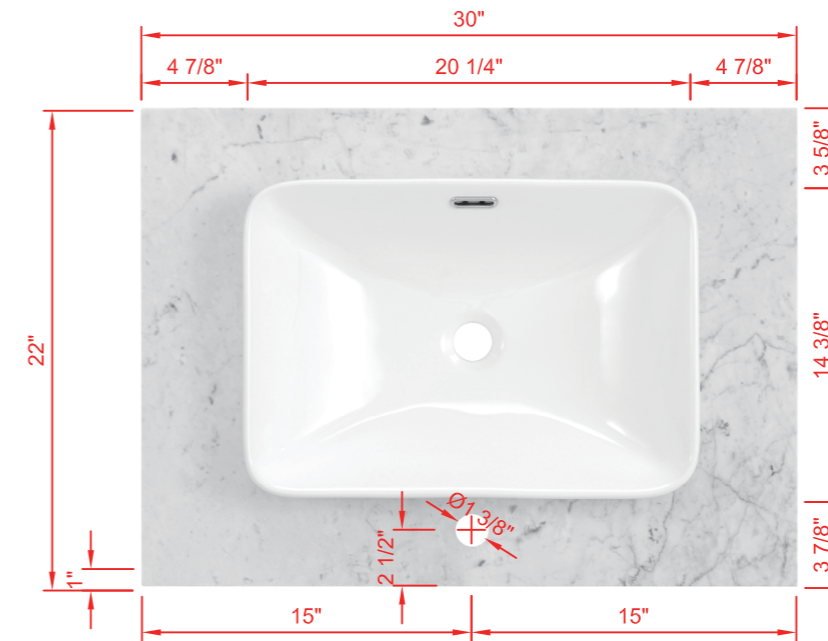

INSTALLERS DIAGRAM

MODEL NUMBER:2026VB-30-242-SR

SEMI-RECESSED SINK

TOP VIEW

Product Net weight (W/O Top):151lbs.
 Product packed Gross weight (W/O Top):185lbs.
 Packed product Dimensions:
 33.25in. W x 25.25in. D x 39.25 in. H

FRONT VIEW

SIDE VIEW