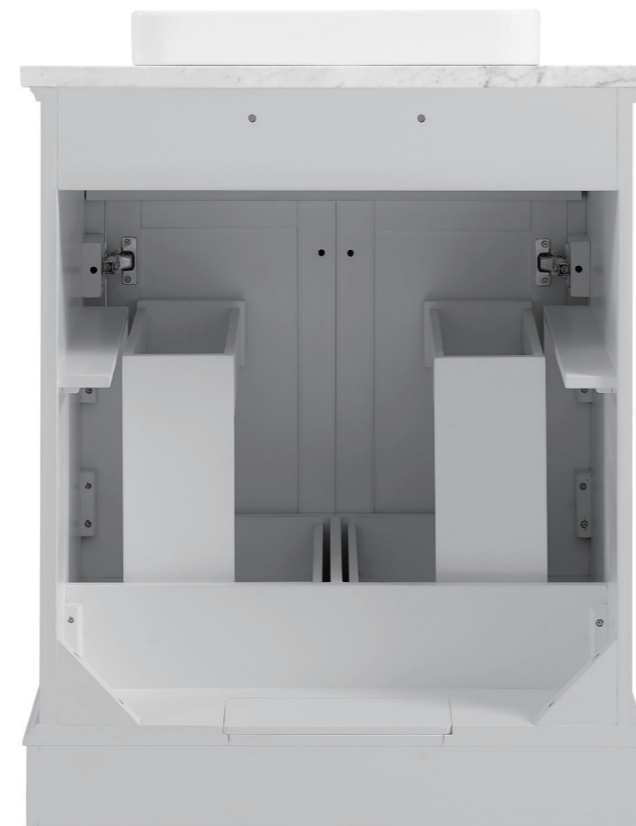

INSTALLERS DIAGRAM

MODEL NUMBER:2026VB-30-242-SR

SEMI-RECESSED SINK

TOP VIEW

Product Net weight (W/O Top):151lbs.
 Product packed Gross weight (W/O Top):185lbs.
 Packed product Dimensions:
 33.25in. W x 25.25in. D x 39.25 in. H

FRONT VIEW

SIDE VIEW