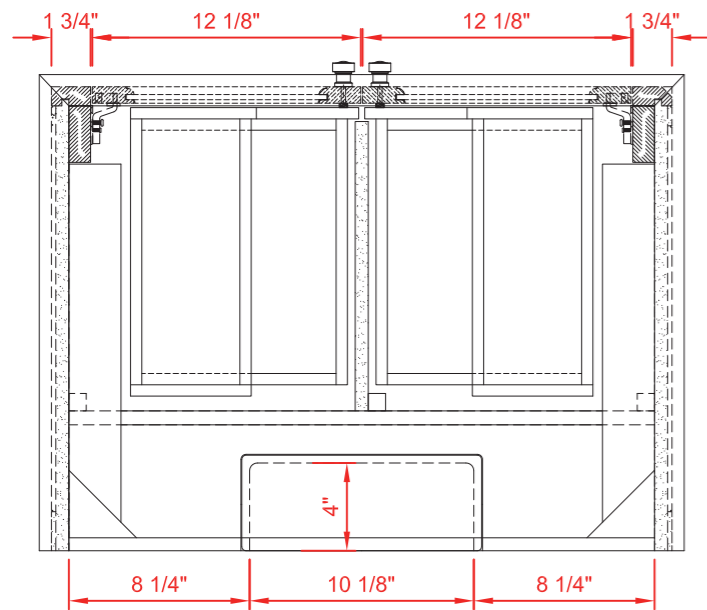

INSTALLERS DIAGRAM

MODEL NUMBER:2026VB-30-242-SR

SEMI-RECESSED SINK

TOP VIEW

Product Net weight (W/O Top):151lbs.
 Product packed Gross weight (W/O Top):185lbs.
 Packed product Dimensions:
 33.25in. W x 25.25in. D x 39.25 in. H

FRONT VIEW

SIDE VIEW