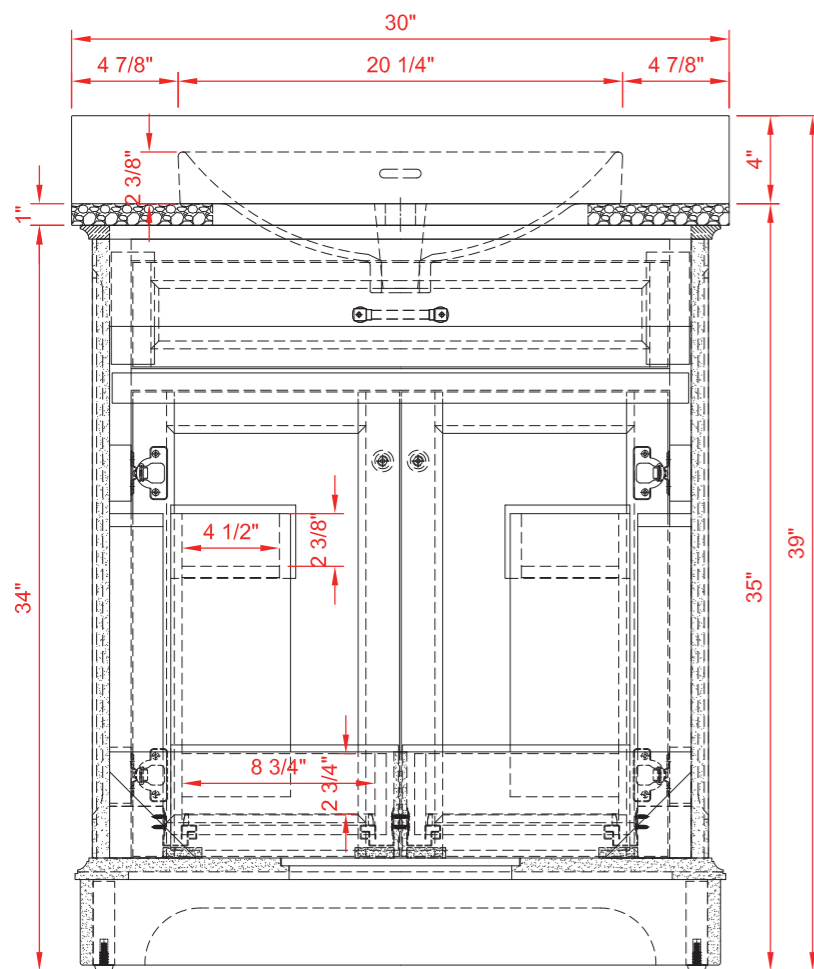

INSTALLERS DIAGRAM

MODEL NUMBER:2026VB-30-242-SR

SEMI-RECESSED SINK

TOP VIEW

Product Net weight (W/O Top):151lbs.
 Product packed Gross weight (W/O Top):185lbs.
 Packed product Dimensions:
 33.25in. W x 25.25in. D x 39.25 in. H

FRONT VIEW

SIDE VIEW