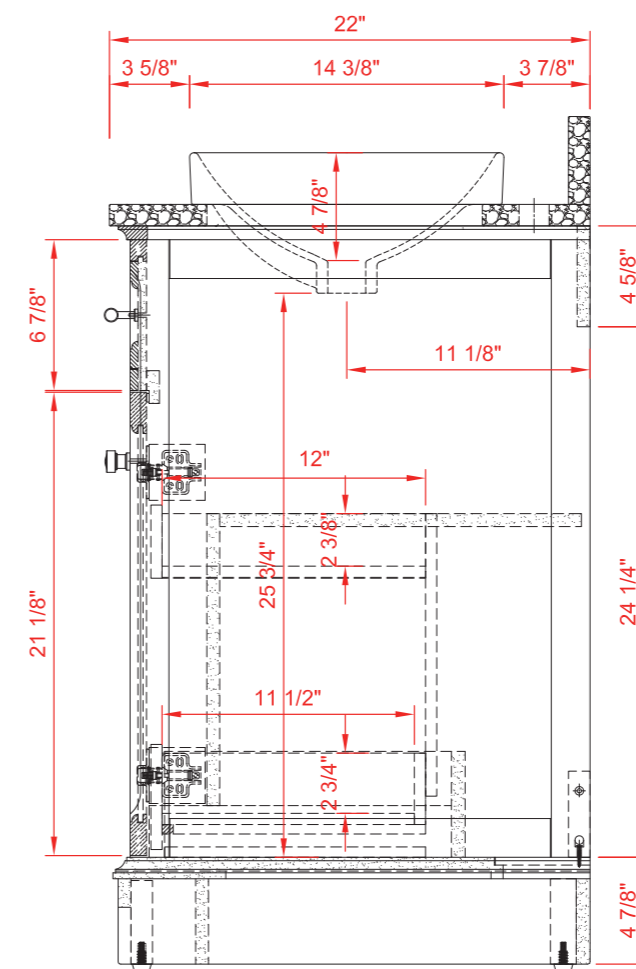

INSTALLERS DIAGRAM

MODEL NUMBER:2026VB-30-242-SR

SEMI-RECESSED SINK

TOP VIEW

Product Net weight (W/O Top):151lbs.
 Product packed Gross weight (W/O Top):185lbs.
 Packed product Dimensions:
 33.25in. W x 25.25in. D x 39.25 in. H

FRONT VIEW

SIDE VIEW