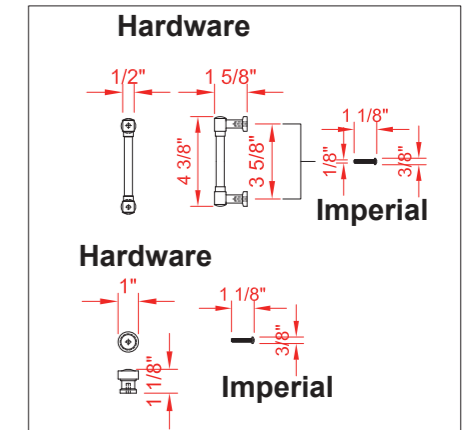

INSTALLERS DIAGRAM

MODEL NUMBER:2026VB-30-242-SR

SEMI-RECESSED SINK

TOP VIEW

Product Net weight (W/O Top):151lbs.
 Product packed Gross weight (W/O Top):185lbs.
 Packed product Dimensions:
 33.25in. W x 25.25in. D x 39.25 in. H

FRONT VIEW

SIDE VIEW