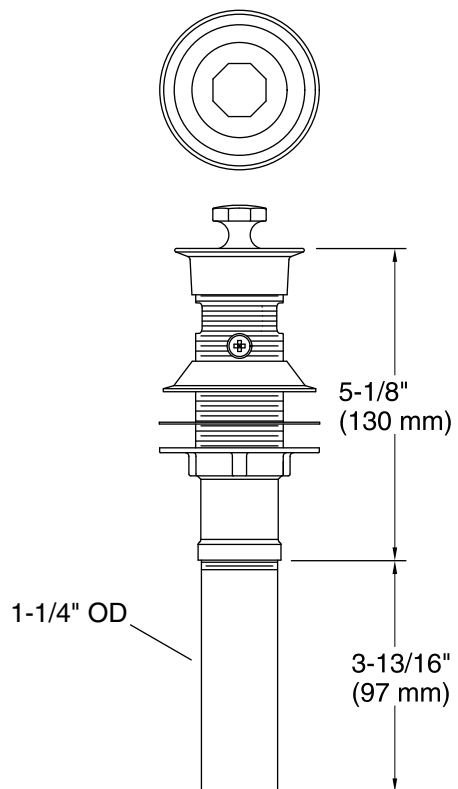

Features

- 1-1/4" connection.
- Available with non-removable metal stopper.
- For use in non-overflow applications.
- For use with Spun Glass™ Vessels lavatory.

Codes/Standards

ASME A112.18.2/CSA B125.2

KOHLER® One-Year Limited Warranty

Technical Information

All product dimensions are nominal.

Notes

Install this product according to the installation guide.