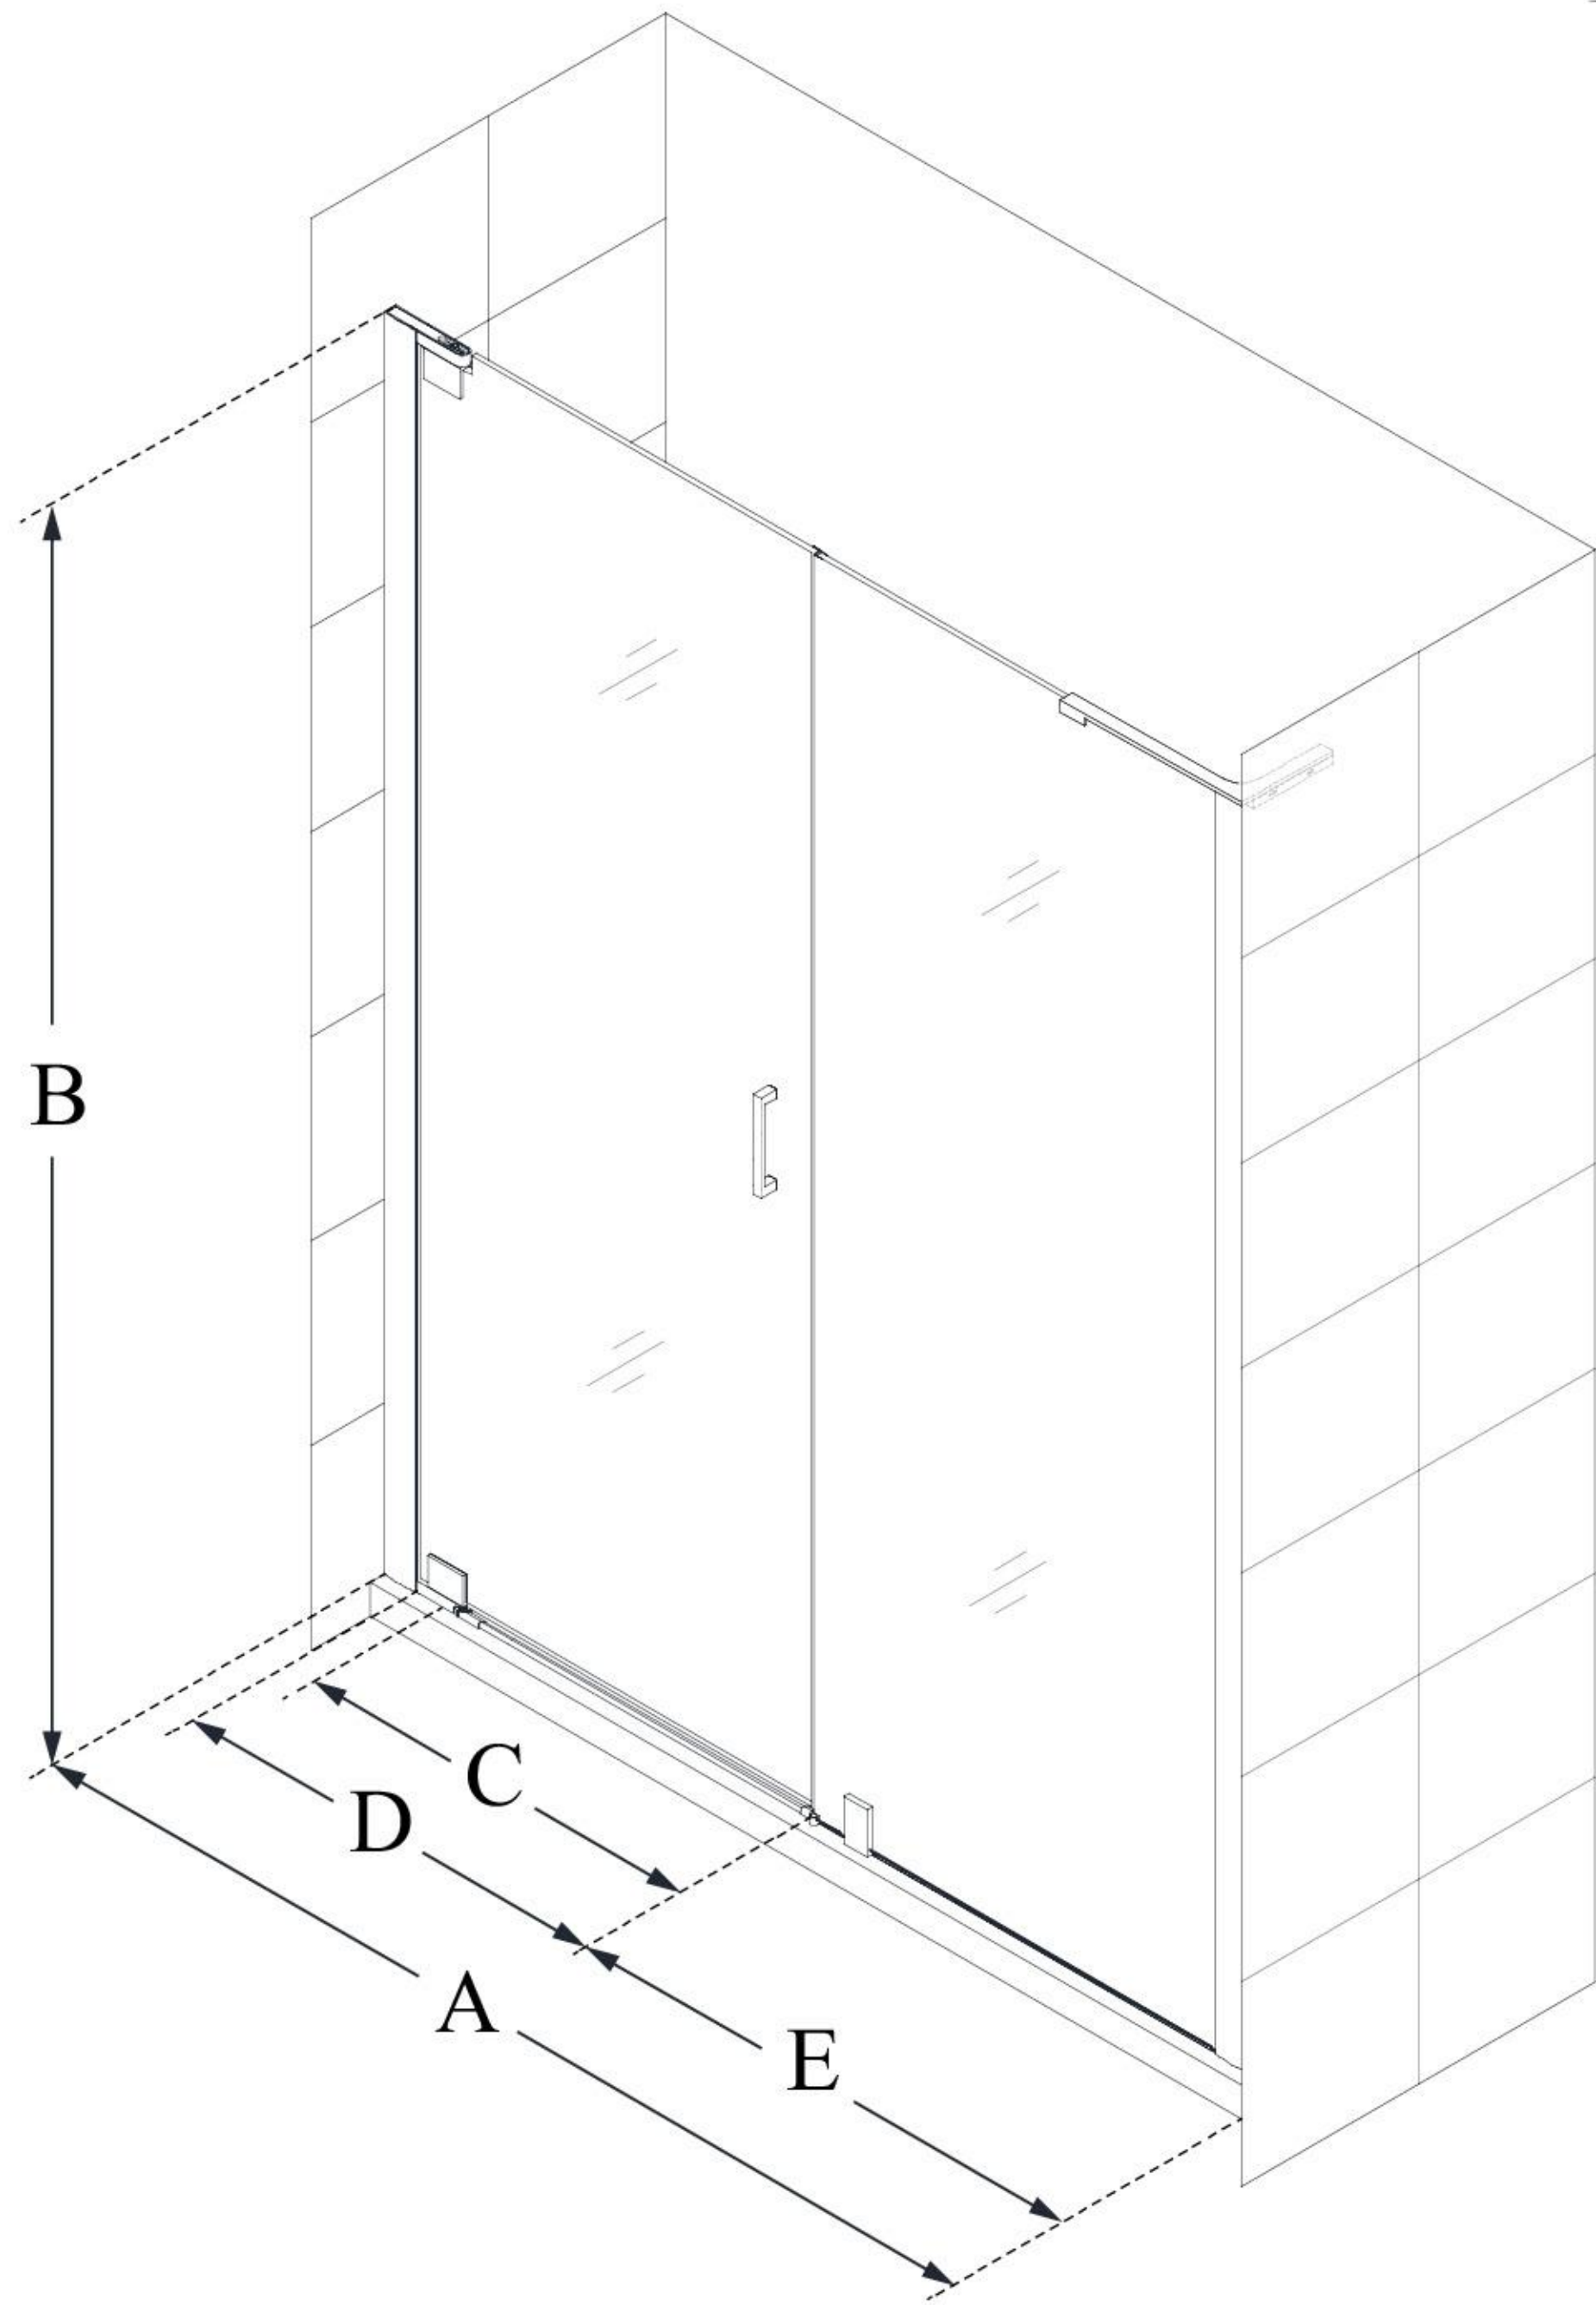

MODEL INFORMATION

SHDR-4334300

ELEGANCE-LS

DreamLine Elegance-LS 62 - 64
in. W x 72 in. H Frameless Pivot
Shower Door

PIVOT DOOR

CONFIGURATION DIMENSIONS:

A: 62 in. - 64 in.

MODEL WIDTH

B: 72 in.

MODEL HEIGHT

C: 26 1/2 in.

ACCESS WIDTH

D: 29 1/2 in.

DOOR WIDTH

E: 30 in.

INLINE PANEL WIDTH