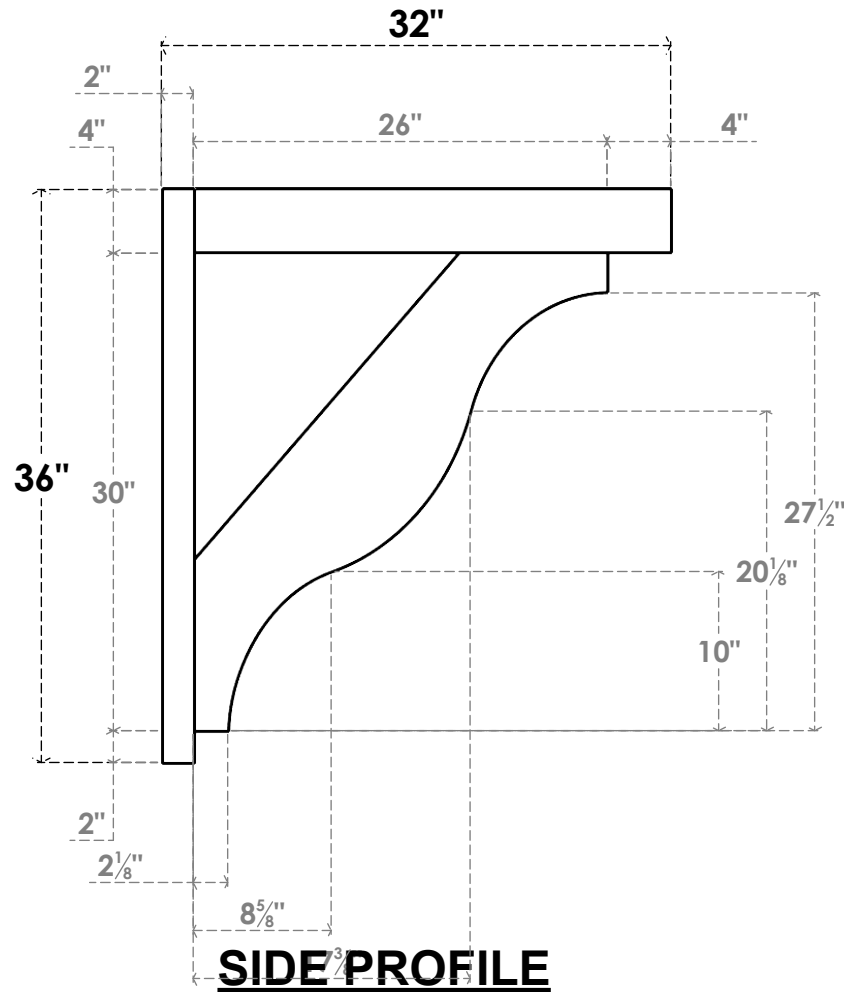

ITEM NUMBER: OUTUROC040X060X32000X36000X040X020X040FST44RCPR

4"W TOP X 6"W BACK X 32"D X 36"H X 4"T TOP X 2"T BACK TIMBERTHANE ROUGH CEDAR FUNSTON FAUX WOOD OPEN OUTLOOKER, BLOCK TOP AND BACK, 4"W CLOSED BRACE, PRIMED TAN

EKENA MILLWORK
2300 WEST MAIN ST.
CLARKSVILLE, TX 75426
TOLL FREE: 866-607-0453
WWW.EKENAMILLWORK.COM

NOTES

1. INSTALLATION TO BE COMPLETED IN ACCORDANCE WITH MANUFACTURER'S SPECIFICATIONS.
2. DRAWING MAY NOT BE TO SCALE
3. THIS DRAWING IS INTENDED FOR DESIGN AND PLANNING PURPOSES ONLY.
4. ALL INFORMATION CONTAINED HEREIN WAS CURRENT AT THE TIME OF DEVELOPMENT BUT MUST BE REVIEWED AND APPROVED BY THE PRODUCT MANUFACTURER TO BE CONSIDERED ACCURATE.
5. TIMBERTHANE ARCHITECTURAL PRODUCTS ARE MADE FROM HIGH DENSITY URETHANE AND COME FACTORY PRIMED