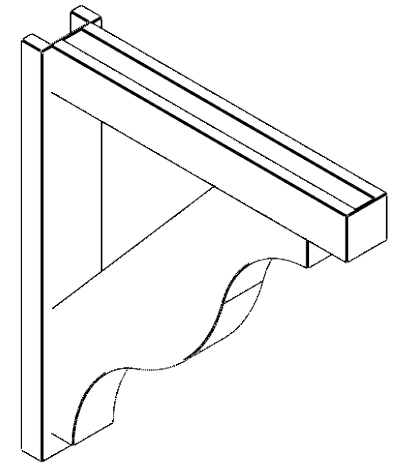

ITEM NUMBER: OUTUROC040X060X32000X36000X040X020X040FST44RCPR

4"W TOP X 6"W BACK X 32"D X 36"H X 4"T TOP X 2"T BACK TIMBERTHANE ROUGH CEDAR FUNSTON FAUX WOOD OPEN OUTLOOKER, BLOCK TOP AND BACK, 4"W CLOSED BRACE, PRIMED TAN

EKENA MILLWORK
2300 WEST MAIN ST.
CLARKSVILLE, TX 75426
TOLL FREE: 866-607-0453
WWW.EKENAMILLWORK.COM

NOTES

1. INSTALLATION TO BE COMPLETED IN ACCORDANCE WITH MANUFACTURER'S SPECIFICATIONS.
2. DRAWING MAY NOT BE TO SCALE
3. THIS DRAWING IS INTENDED FOR DESIGN AND PLANNING PURPOSES ONLY.
4. ALL INFORMATION CONTAINED HEREIN WAS CURRENT AT THE TIME OF DEVELOPMENT BUT MUST BE REVIEWED AND APPROVED BY THE PRODUCT MANUFACTURER TO BE CONSIDERED ACCURATE.
5. TIMBERTHANE ARCHITECTURAL PRODUCTS ARE MADE FROM HIGH DENSITY URETHANE AND COME FACTORY PRIMED