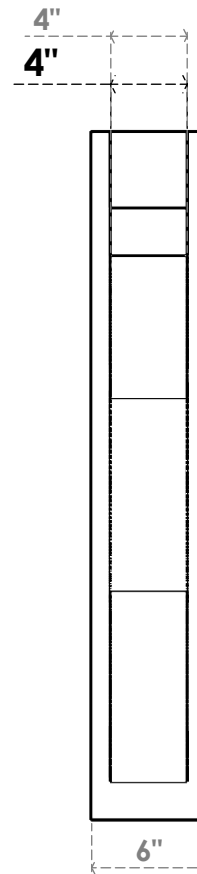

ITEM NUMBER: OUTUROC040X060X32000X36000X040X020X040FST44RCPR

4"W TOP X 6"W BACK X 32"D X 36"H X 4"T TOP X 2"T BACK TIMBERTHANE ROUGH CEDAR FUNSTON FAUX WOOD OPEN OUTLOOKER, BLOCK TOP AND BACK, 4"W CLOSED BRACE, PRIMED TAN

EKENA MILLWORK
2300 WEST MAIN ST.
CLARKSVILLE, TX 75426
TOLL FREE: 866-607-0453
WWW.EKENAMILLWORK.COM

NOTES

1. INSTALLATION TO BE COMPLETED IN ACCORDANCE WITH MANUFACTURER'S SPECIFICATIONS.
2. DRAWING MAY NOT BE TO SCALE
3. THIS DRAWING IS INTENDED FOR DESIGN AND PLANNING PURPOSES ONLY.
4. ALL INFORMATION CONTAINED HEREIN WAS CURRENT AT THE TIME OF DEVELOPMENT BUT MUST BE REVIEWED AND APPROVED BY THE PRODUCT MANUFACTURER TO BE CONSIDERED ACCURATE.
5. TIMBERTHANE ARCHITECTURAL PRODUCTS ARE MADE FROM HIGH DENSITY URETHANE AND COME FACTORY PRIMED