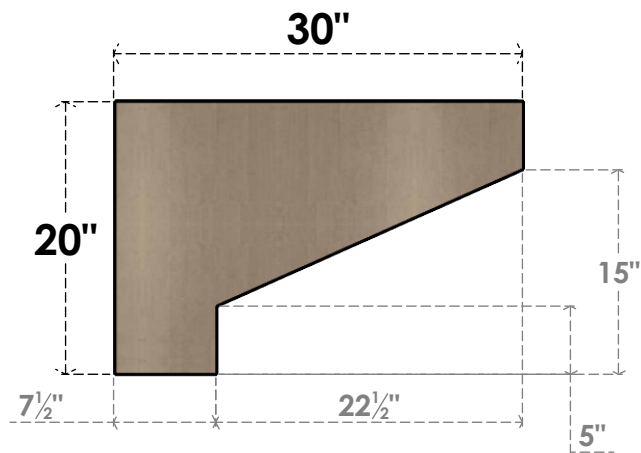

ITEM NUMBER: CORU10X30X20CLERCPR

10"W X 30"D X 20"H SERIES 3 CLASSIC CLEMMONS ROUGH CEDAR
TIMBERTHANE FAUX WOOD CORBEL, PRIMED

SIDE PROFILE

FRONT PROFILE

ISOMETRIC

EKENA MILLWORK
2300 WEST MAIN ST.
CLARKSVILLE, TX 75426
TOLL FREE: 866-607-0453
WWW.EKENAMILLWORK.COM

NOTES

1. INSTALLATION TO BE COMPLETED IN ACCORDANCE WITH MANUFACTURER'S SPECIFICATIONS.
2. DRAWING MAY NOT BE TO SCALE
3. THIS DRAWING IS INTENDED FOR DESIGN AND PLANNING PURPOSES ONLY.
4. ALL INFORMATION CONTAINED HEREIN WAS CURRENT AT THE TIME OF DEVELOPMENT BUT MUST BE REVIEWED AND APPROVED BY THE PRODUCT MANUFACTURER TO BE CONSIDERED ACCURATE.
5. TIMBERTHANE ARCHITECTURAL PRODUCTS ARE MADE FROM HIGH DENSITY URETHANE AND COME FACTORY PRIMED