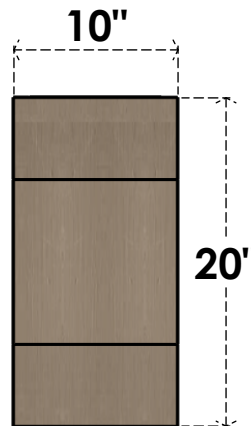

ITEM NUMBER: CORU10X30X20CLERCPR

10"W X 30"D X 20"H SERIES 3 CLASSIC CLEMMONS ROUGH CEDAR
TIMBERTHANE FAUX WOOD CORBEL, PRIMED

SIDE PROFILE

FRONT PROFILE

ISOMETRIC

EKENA MILLWORK
2300 WEST MAIN ST.
CLARKSVILLE, TX 75426
TOLL FREE: 866-607-0453
WWW.EKENAMILLWORK.COM

NOTES

1. INSTALLATION TO BE COMPLETED IN ACCORDANCE WITH MANUFACTURER'S SPECIFICATIONS.
2. DRAWING MAY NOT BE TO SCALE
3. THIS DRAWING IS INTENDED FOR DESIGN AND PLANNING PURPOSES ONLY.
4. ALL INFORMATION CONTAINED HEREIN WAS CURRENT AT THE TIME OF DEVELOPMENT BUT MUST BE REVIEWED AND APPROVED BY THE PRODUCT MANUFACTURER TO BE CONSIDERED ACCURATE.
5. TIMBERTHANE ARCHITECTURAL PRODUCTS ARE MADE FROM HIGH DENSITY URETHANE AND COME FACTORY PRIMED