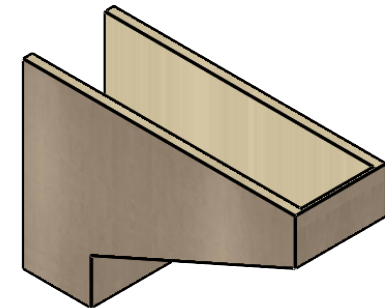

ITEM NUMBER: CORU10X30X20CLERCPR

10"W X 30"D X 20"H SERIES 3 CLASSIC CLEMMONS ROUGH CEDAR
TIMBERTHANE FAUX WOOD CORBEL, PRIMED

SIDE PROFILE

FRONT PROFILE

ISOMETRIC

EKENA MILLWORK
2300 WEST MAIN ST.
CLARKSVILLE, TX 75426
TOLL FREE: 866-607-0453
WWW.EKENAMILLWORK.COM