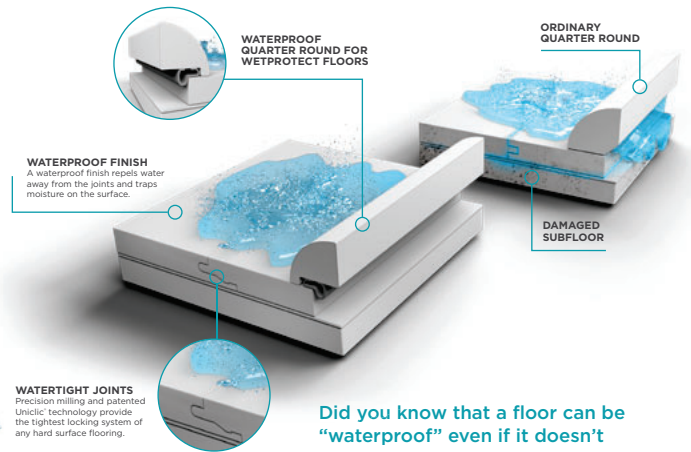

WetProtect PRODUCTS

ORDINARY PRODUCTS