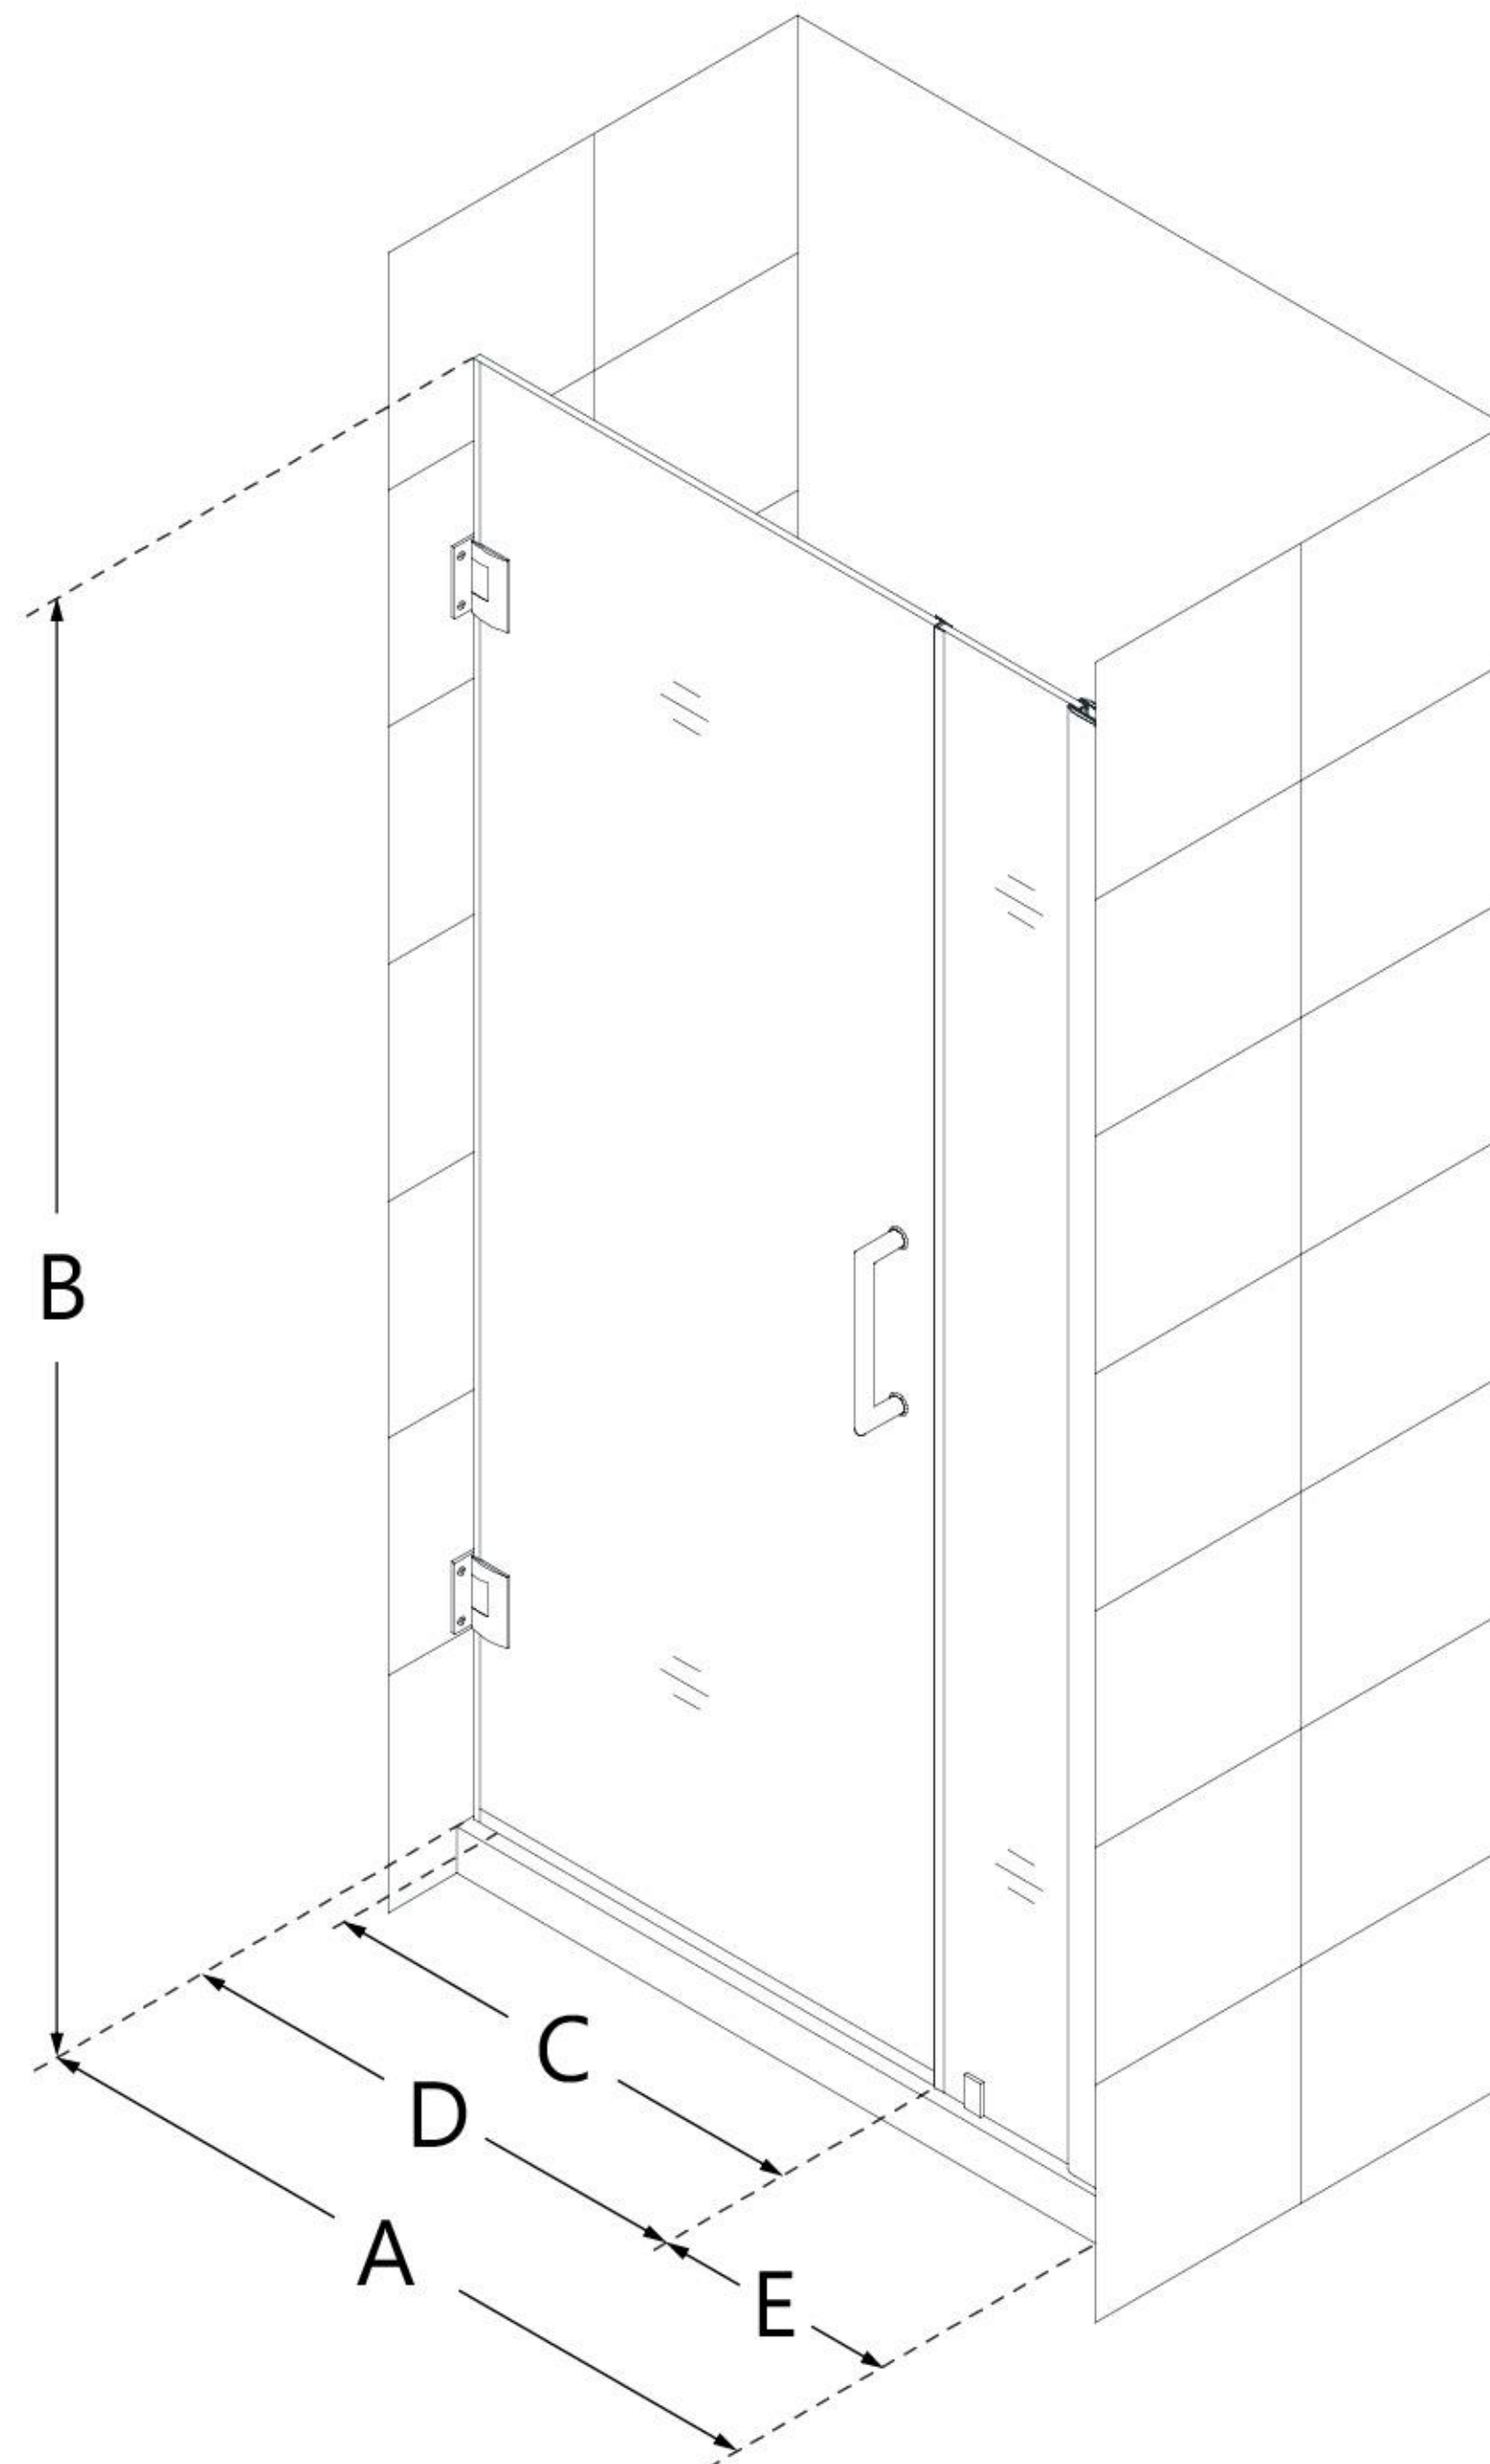

MODEL INFORMATION

SHDR-2032722

UNIDOOR-LS

DreamLine Unidoor-LS 32-33 in. W x 72 in. H Frameless Hinged Shower Door

SWING DOOR

CONFIGURATION DIMENSIONS:

A: 32 - 33 in.

MODEL WIDTH

B: 72 in.

MODEL HEIGHT

C: 25 in.

ACCESS WIDTH

D: 26 in.

DOOR WIDTH

E: 6 in.

INLINE PANEL WIDTH

1 1/2 in.

MINIMUM THRESHOLD REQUIRED

Yes (Inline Panel)

DRILLING REQUIRED

DreamLine reserves the right to update or modify the hardware or materials pictured without prior notice for the purpose of product improvement and customer satisfaction.