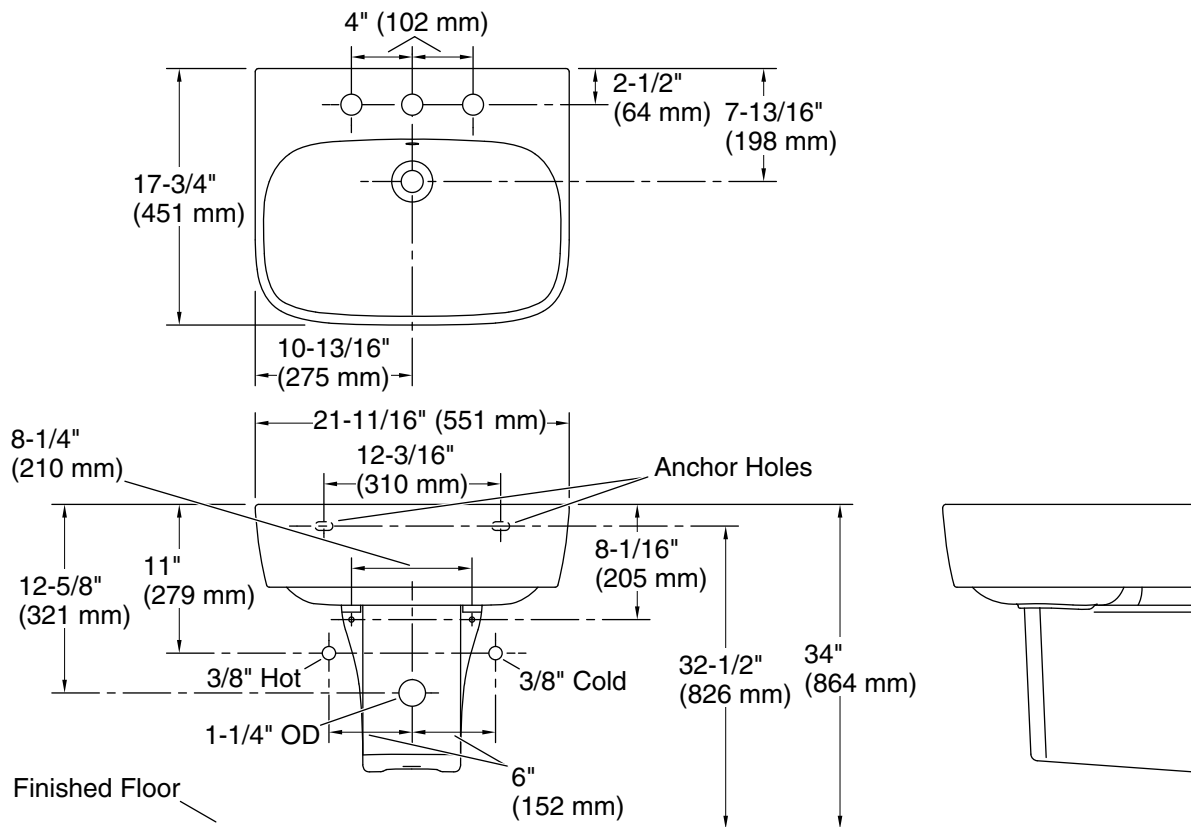

**ModernLife®**  
21-3/4" rectangular wall-mount bathroom sink  
**K-77768-8**

**Features**

- Rectangular basin
- With overflow
- 8" (203 mm) widespread faucet holes
- Coordinates with other products in the ModernLife™ collection
- Combination consists of the K-77767-8 basin and the K-18566 shroud

**Material**

- Vitreous china

**Installation**

- Wall-mount with shroud

**Recommended Products/Accessories**

- K-23726 Drain treatment
- K-23725 Cast iron cleaner

**Codes/Standards**

ASME A112.19.2/CSA B45.1

## Technical Information

All product dimensions are nominal.

Basin configuration:	Single Bowl
Center(s):	8" (203 mm)
Bowl area (Only):	Length: 20-1/2" (520 mm) Width: 12-5/16" (313 mm) Bowl depth: 6-1/2" (165 mm)
With overflow:	Yes
Number of deck holes:	3
Drain hole:	1-3/4" (44 mm)