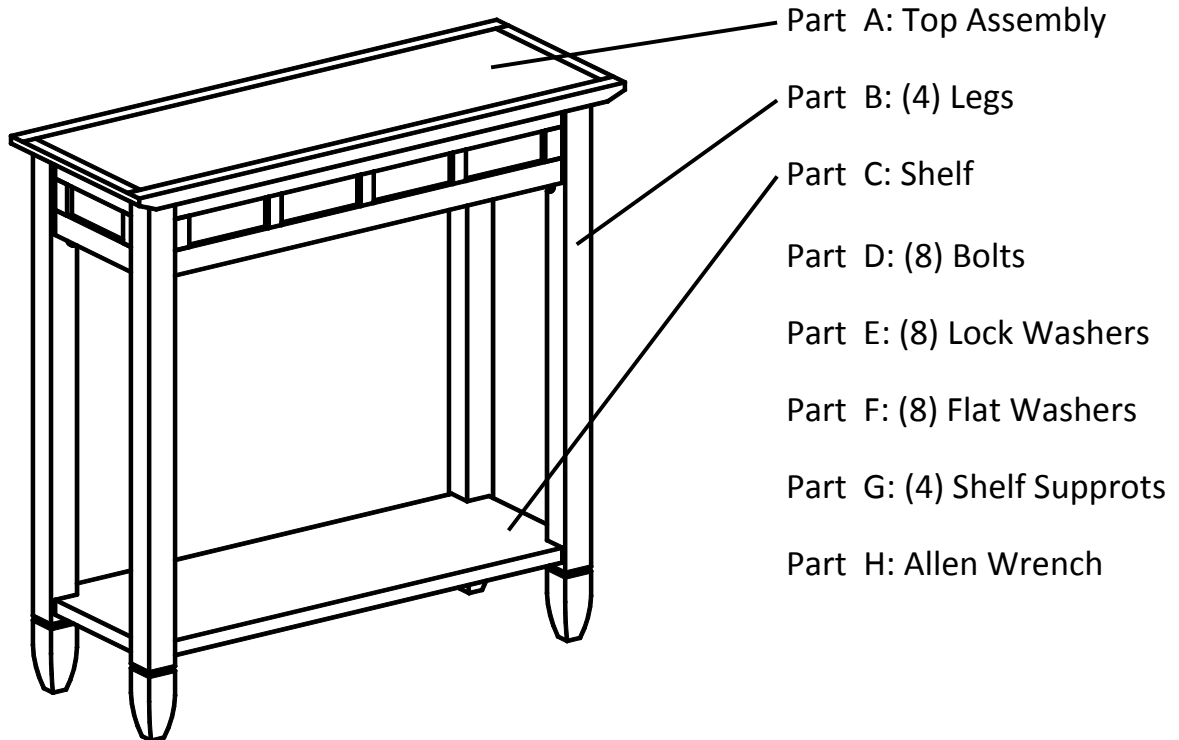

Thank you for purchasing Leick Furniture products.
Contact customer service for comments or concerns.

Sheboygan, WI

920-451-4060

info@leickfurnituresince1910.com

www.leickfurnituresince1910.com

Assembly Instructions, #10059 Compact Console

1. Place top assembly upside down and fasten four legs with (8) bolts, flat washers and lock washers. The lock washer goes between the head of the bolt and the flat washer. Do not tighten yet.
2. Place table upright and insert (4) shelf supports into holes in legs.
3. Place the shelf onto the shelf supports. Now you can tighten the bolts in step 1.
4. That's it! Enjoy your new Favorite Finds by Leick Furniture.