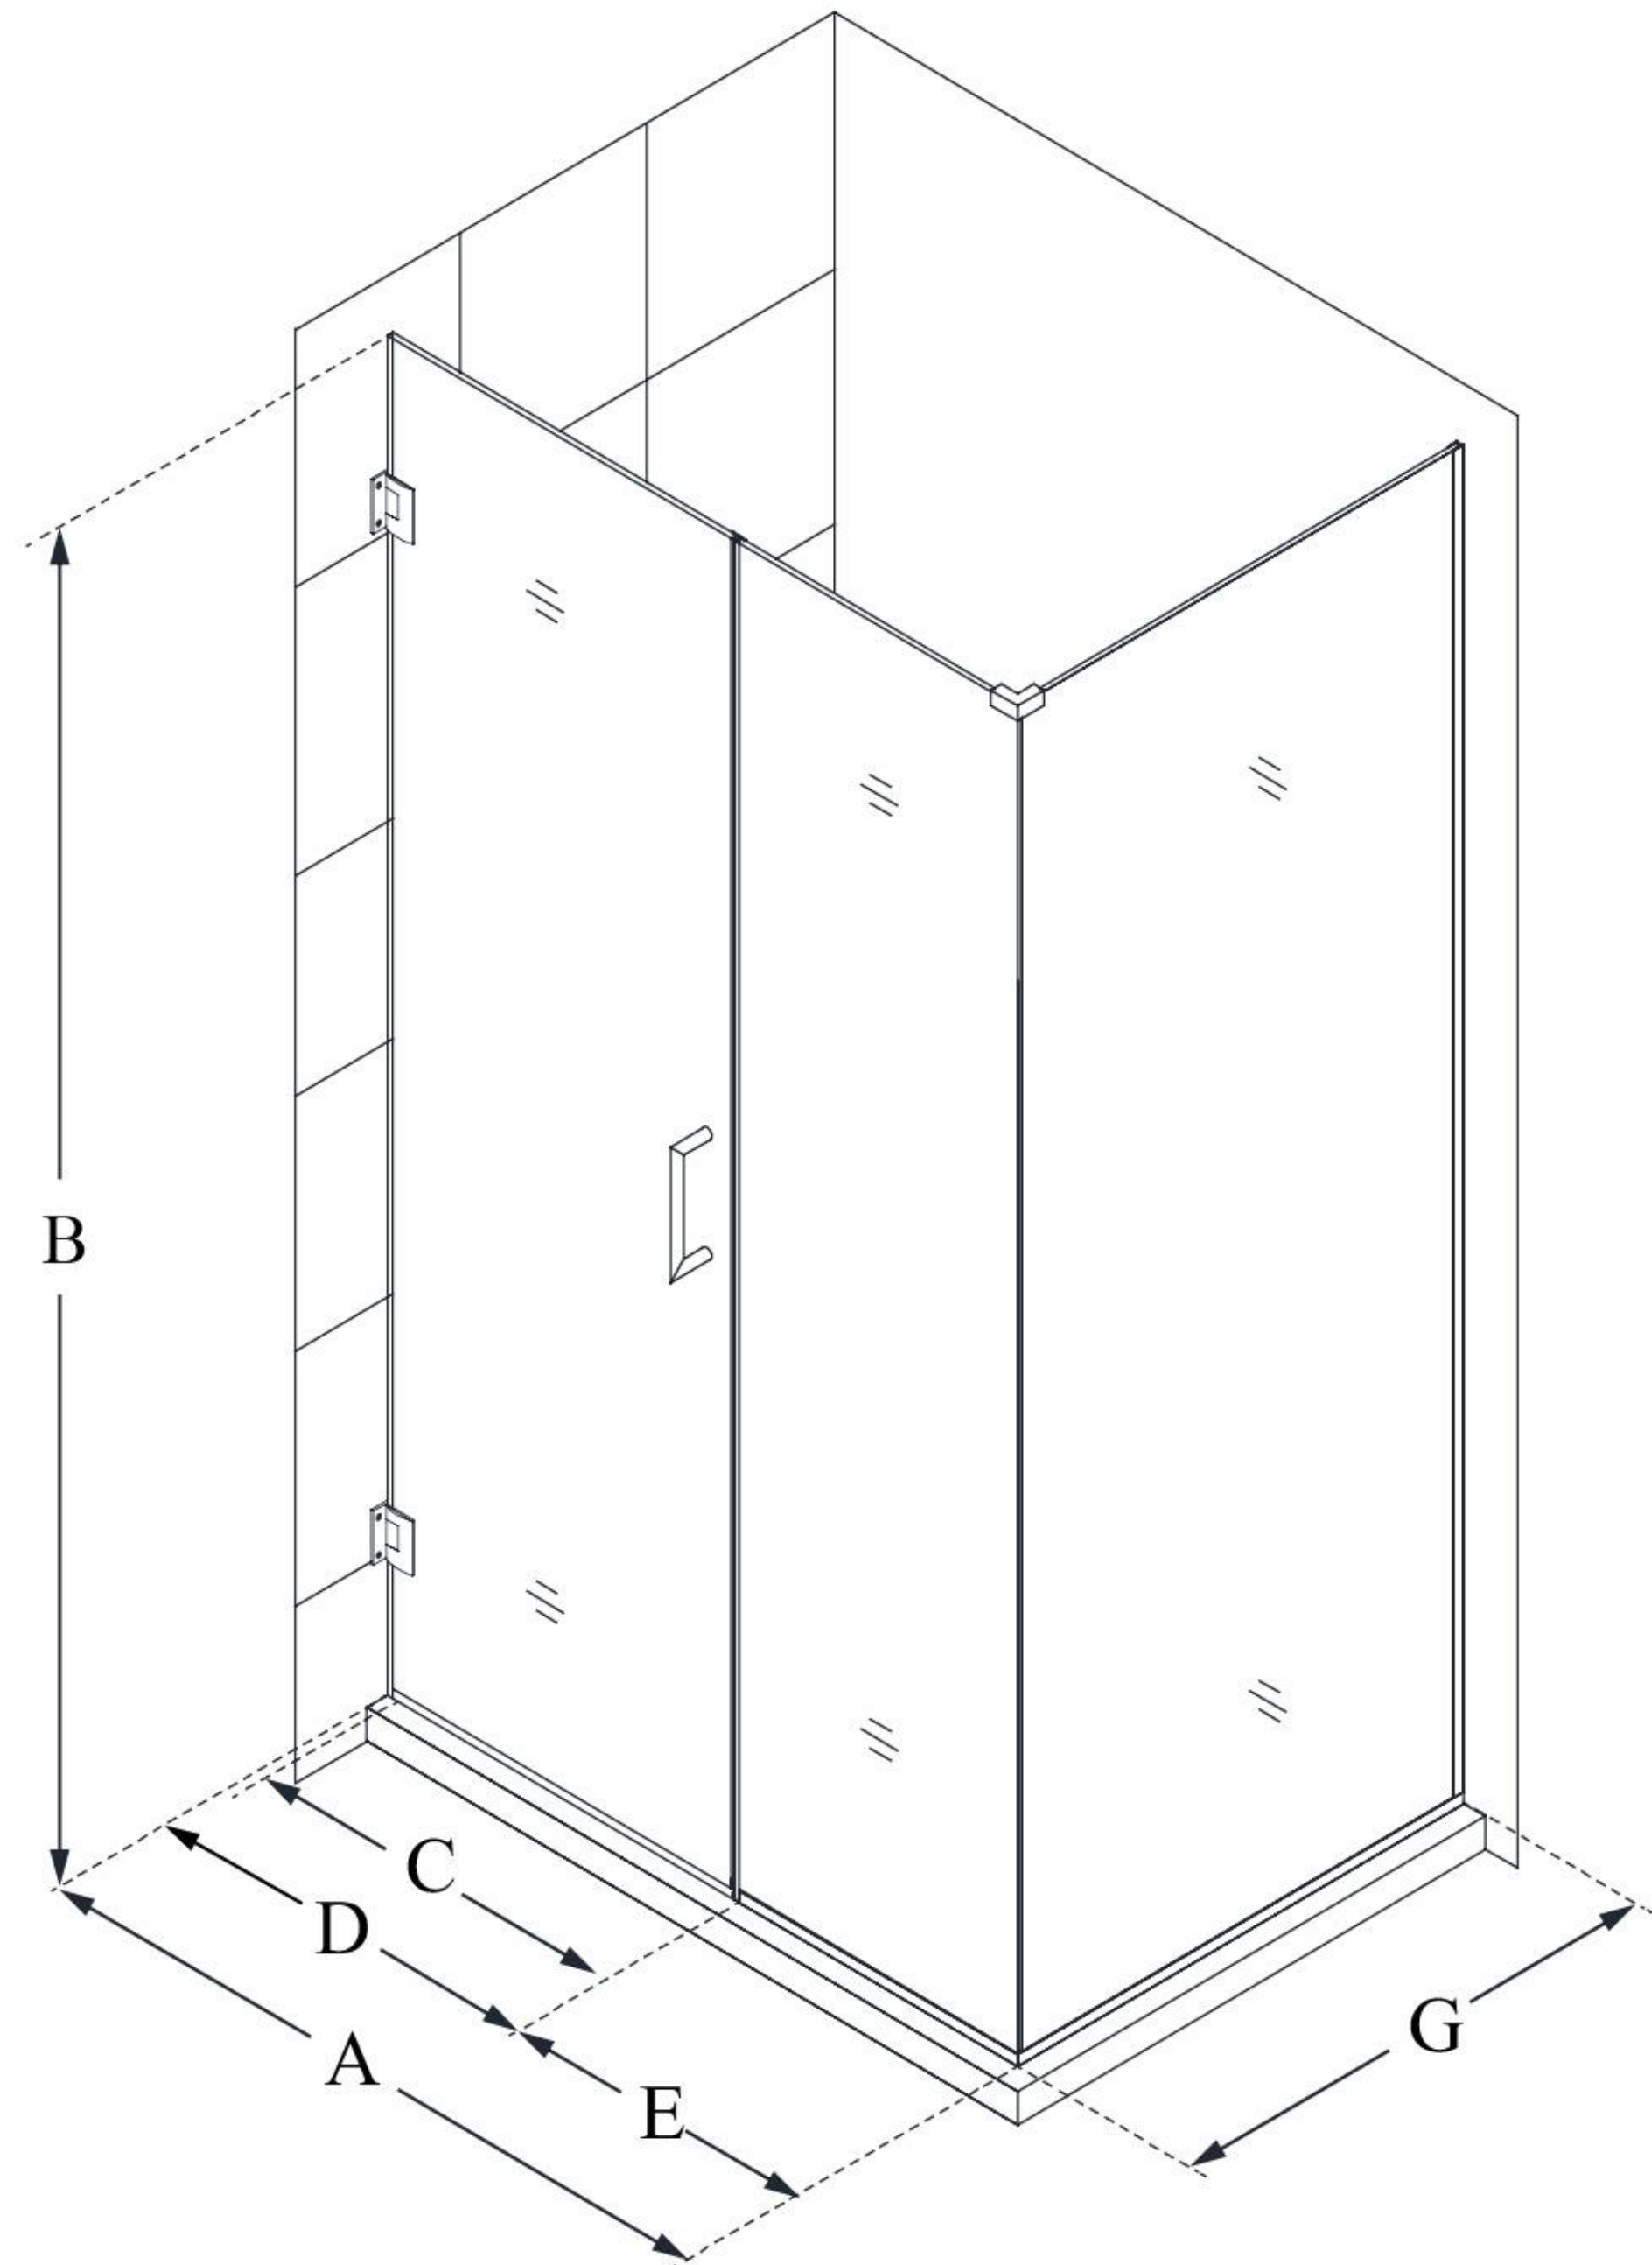

MODEL INFORMATION

SHEN-24565300

UNIDOOR PLUS

DreamLine Unidoor Plus 56
1/2 in. W x 30 3/8 in. D x 72 in.
H Frameless Hinged Shower
Enclosure, Clear Glass

SWING DOOR

CONFIGURATION DIMENSIONS:

A: 56 1/2 in.

MODEL WIDTH

B: 72 in.

MODEL HEIGHT

C: 25 in.

ACCESS WIDTH

D: 26 in.

DOOR WIDTH

E: 30 1/2 in.

INLINE PANEL WIDTH

G: 30 3/8 in.

RETURN PANEL WIDTH

DreamLine reserves the right to update or modify the hardware or materials pictured without prior notice for the purpose of product improvement and customer satisfaction.