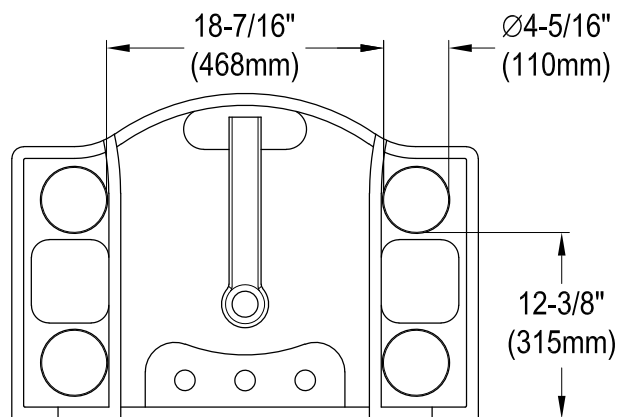

31" X 22" Ceramic Console Sink Basin

Sink Back View