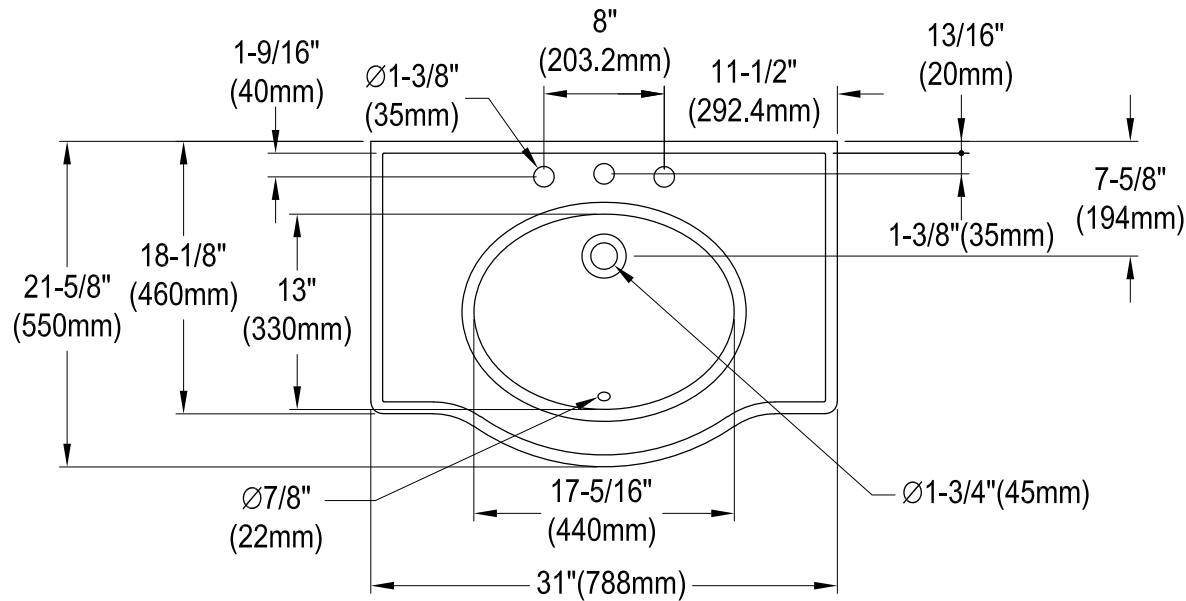

31" X 22" Ceramic Console Sink Basin

Sink Back View