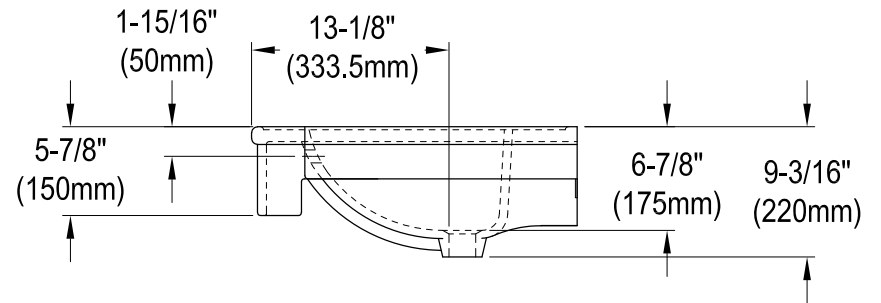

31" X 22" Ceramic Console Sink Basin

Sink Back View