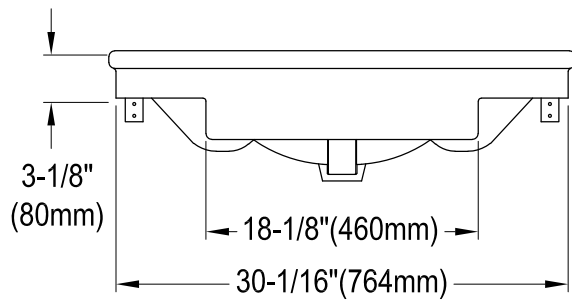

31" X 22" Ceramic Console Sink Basin

Sink Back View