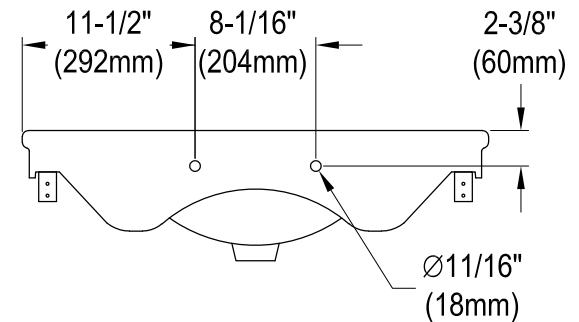

31" X 22" Ceramic Console Sink Basin

Sink Back View