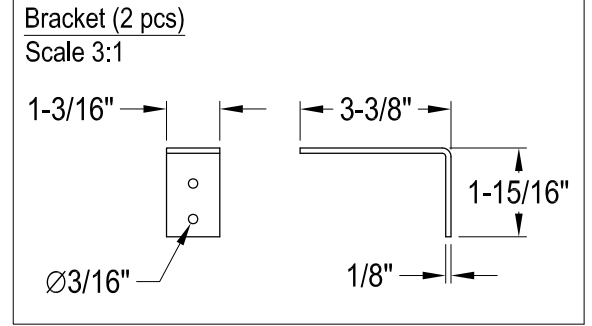

31" X 22" Ceramic Console Sink Basin

Sink Back View