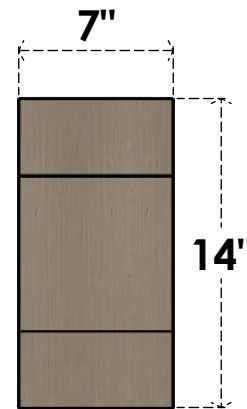

# ITEM NUMBER: CORU07X14X14CLERCPR

7"W X 14"D X 14"H SERIES 1 CLASSIC CLEMMONS ROUGH CEDAR  
TIMBERTHANE FAUX WOOD CORBEL, PRIMED

**SIDE PROFILE**

**FRONT PROFILE**

**ISOMETRIC**

EKENA MILLWORK  
2300 WEST MAIN ST.  
CLARKSVILLE, TX 75426  
TOLL FREE: 866-607-0453  
WWW.EKENAMILLWORK.COM