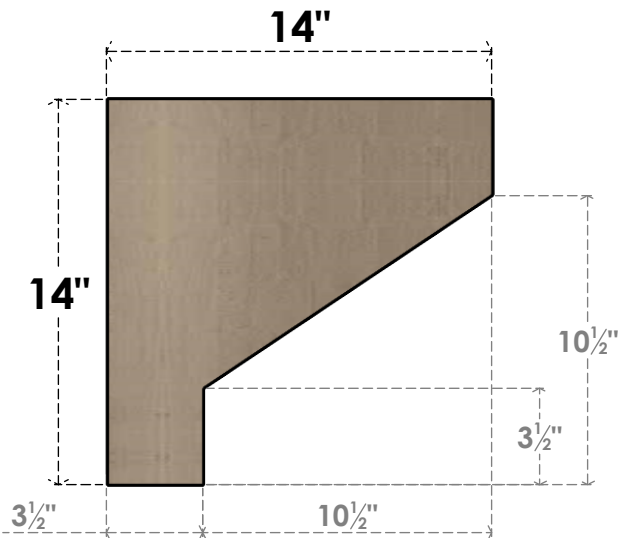

# ITEM NUMBER: CORU07X14X14CLERCPR

7"W X 14"D X 14"H SERIES 1 CLASSIC CLEMMONS ROUGH CEDAR  
TIMBERTHANE FAUX WOOD CORBEL, PRIMED

**SIDE PROFILE**

**FRONT PROFILE**

**ISOMETRIC**

EKENA MILLWORK  
2300 WEST MAIN ST.  
CLARKSVILLE, TX 75426  
TOLL FREE: 866-607-0453  
WWW.EKENAMILLWORK.COM

NOTES

1. INSTALLATION TO BE COMPLETED IN ACCORDANCE WITH MANUFACTURER'S SPECIFICATIONS.
2. DRAWING MAY NOT BE TO SCALE
3. THIS DRAWING IS INTENDED FOR DESIGN AND PLANNING PURPOSES ONLY.
4. ALL INFORMATION CONTAINED HEREIN WAS CURRENT AT THE TIME OF DEVELOPMENT BUT MUST BE REVIEWED AND APPROVED BY THE PRODUCT MANUFACTURER TO BE CONSIDERED ACCURATE.
5. TIMBERTHANE ARCHITECTURAL PRODUCTS ARE MADE FROM HIGH DENSITY URETHANE AND COME FACTORY PRIMED