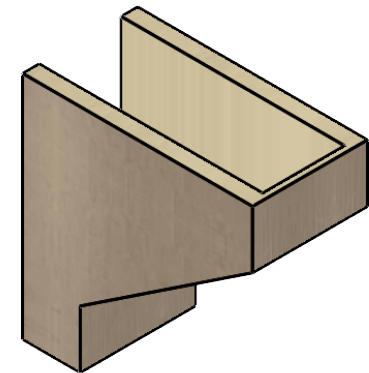

# ITEM NUMBER: CORU07X14X14CLERCPR

7"W X 14"D X 14"H SERIES 1 CLASSIC CLEMMONS ROUGH CEDAR  
TIMBERTHANE FAUX WOOD CORBEL, PRIMED

**SIDE PROFILE**

**FRONT PROFILE**

**ISOMETRIC**

EKENA MILLWORK  
2300 WEST MAIN ST.  
CLARKSVILLE, TX 75426  
TOLL FREE: 866-607-0453  
WWW.EKENAMILLWORK.COM