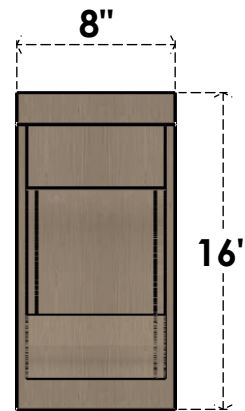

ITEM NUMBER: CORU08X16X16ALMRCPR

8"W X 16"D X 16"H SERIES 1 CLASSIC ALMA ROUGH CEDAR TIMBERTHANE
FAUX WOOD CORBEL, PRIMED

SIDE PROFILE

FRONT PROFILE

ISOMETRIC

EKENA MILLWORK
2300 WEST MAIN ST.
CLARKSVILLE, TX 75426
TOLL FREE: 866-607-0453
WWW.EKENAMILLWORK.COM

NOTES

1. INSTALLATION TO BE COMPLETED IN ACCORDANCE WITH MANUFACTURER'S SPECIFICATIONS.
2. DRAWING MAY NOT BE TO SCALE
3. THIS DRAWING IS INTENDED FOR DESIGN AND PLANNING PURPOSES ONLY.
4. ALL INFORMATION CONTAINED HEREIN WAS CURRENT AT THE TIME OF DEVELOPMENT BUT MUST BE REVIEWED AND APPROVED BY THE PRODUCT MANUFACTURER TO BE CONSIDERED ACCURATE.
5. TIMBERTHANE ARCHITECTURAL PRODUCTS ARE MADE FROM HIGH DENSITY URETHANE AND COME FACTORY PRIMED