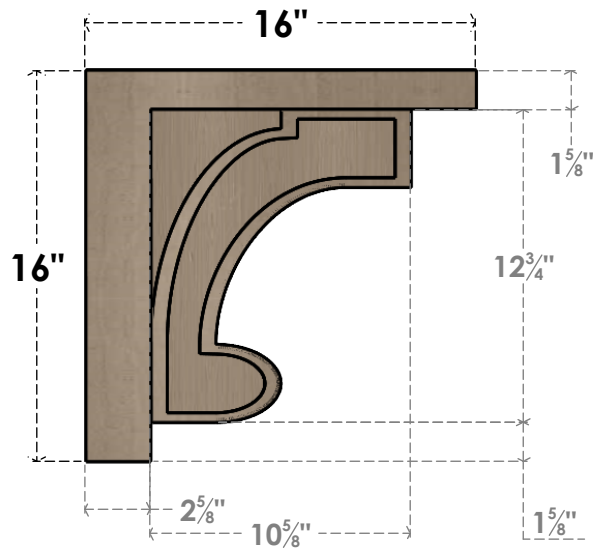

ITEM NUMBER: CORU08X16X16ALMRCPR

8"W X 16"D X 16"H SERIES 1 CLASSIC ALMA ROUGH CEDAR TIMBERTHANE
FAUX WOOD CORBEL, PRIMED

SIDE PROFILE

FRONT PROFILE

ISOMETRIC

EKENA MILLWORK
2300 WEST MAIN ST.
CLARKSVILLE, TX 75426
TOLL FREE: 866-607-0453
WWW.EKENAMILLWORK.COM

NOTES

1. INSTALLATION TO BE COMPLETED IN ACCORDANCE WITH MANUFACTURER'S SPECIFICATIONS.
2. DRAWING MAY NOT BE TO SCALE
3. THIS DRAWING IS INTENDED FOR DESIGN AND PLANNING PURPOSES ONLY.
4. ALL INFORMATION CONTAINED HEREIN WAS CURRENT AT THE TIME OF DEVELOPMENT BUT MUST BE REVIEWED AND APPROVED BY THE PRODUCT MANUFACTURER TO BE CONSIDERED ACCURATE.
5. TIMBERTHANE ARCHITECTURAL PRODUCTS ARE MADE FROM HIGH DENSITY URETHANE AND COME FACTORY PRIMED