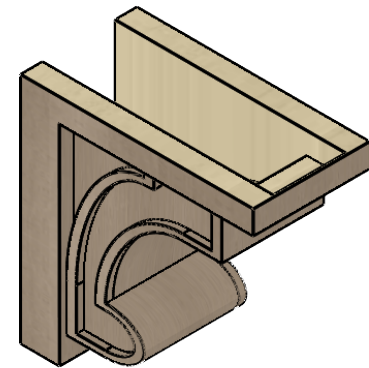

ITEM NUMBER: CORU08X16X16ALMRCPR

8"W X 16"D X 16"H SERIES 1 CLASSIC ALMA ROUGH CEDAR TIMBERTHANE
FAUX WOOD CORBEL, PRIMED

SIDE PROFILE

FRONT PROFILE

ISOMETRIC

EKENA MILLWORK
2300 WEST MAIN ST.
CLARKSVILLE, TX 75426
TOLL FREE: 866-607-0453
WWW.EKENAMILLWORK.COM

NOTES

1. INSTALLATION TO BE COMPLETED IN ACCORDANCE WITH MANUFACTURER'S SPECIFICATIONS.
2. DRAWING MAY NOT BE TO SCALE
3. THIS DRAWING IS INTENDED FOR DESIGN AND PLANNING PURPOSES ONLY.
4. ALL INFORMATION CONTAINED HEREIN WAS CURRENT AT THE TIME OF DEVELOPMENT BUT MUST BE REVIEWED AND APPROVED BY THE PRODUCT MANUFACTURER TO BE CONSIDERED ACCURATE.
5. TIMBERTHANE ARCHITECTURAL PRODUCTS ARE MADE FROM HIGH DENSITY URETHANE AND COME FACTORY PRIMED