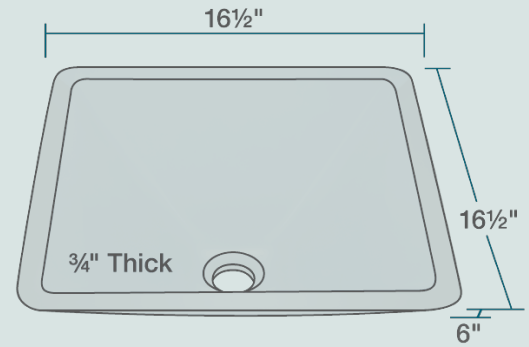

16 1/2" x 16 1/2" x 6"
 Tempered Glass
 Lifetime Warranty
 Aqua-Colored Glass Throughout

Accessories

*Accessories not included

Available Colors

Features

<p>Vessel Installation</p>	<p>18" Minimum Cabinet Size</p>	<p>3/4" Thick</p>	<p>Tempered Glass</p>	<p>Multiple Colors Available</p>	<p>Limited Lifetime Warranty</p>