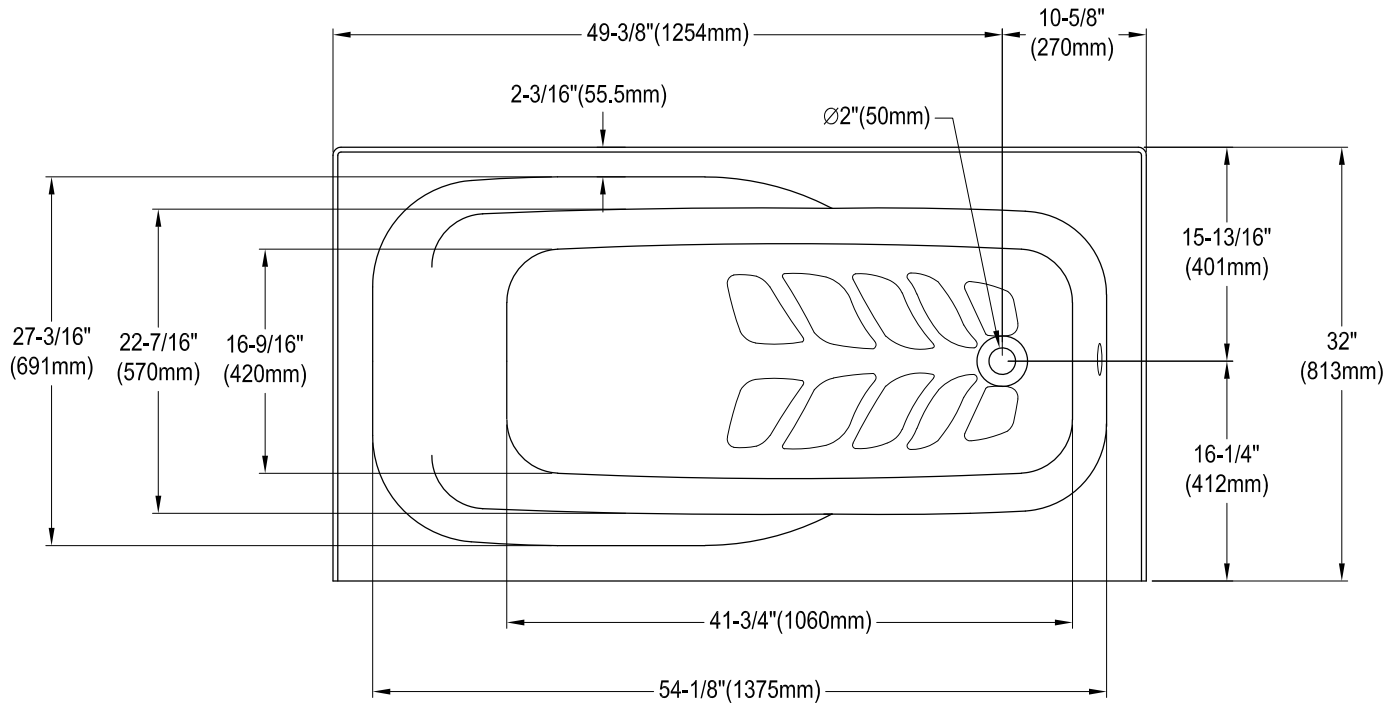

# 60" Acrylic Anti-Skid Alcove Tub With Right Hand Drain Hole

M10 x 60 (2 pcs)  
M10 x 45 (2 pcs)