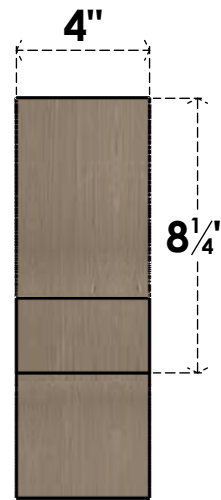

ITEM NUMBER: CORU04X08X12RIDRCPR

4"W X 8"D X 12"H SERIES 2 CLASSIC RIDGEWOOD ROUGH CEDAR
TIMBERTHANE FAUX WOOD CORBEL, PRIMED

SIDE PROFILE

FRONT PROFILE

ISOMETRIC

EKENA MILLWORK
2300 WEST MAIN ST.
CLARKSVILLE, TX 75426
TOLL FREE: 866-607-0453
WWW.EKENAMILLWORK.COM

NOTES

1. INSTALLATION TO BE COMPLETED IN ACCORDANCE WITH MANUFACTURER'S SPECIFICATIONS.
2. DRAWING MAY NOT BE TO SCALE
3. THIS DRAWING IS INTENDED FOR DESIGN AND PLANNING PURPOSES ONLY.
4. ALL INFORMATION CONTAINED HEREIN WAS CURRENT AT THE TIME OF DEVELOPMENT BUT MUST BE REVIEWED AND APPROVED BY THE PRODUCT MANUFACTURER TO BE CONSIDERED ACCURATE.
5. TIMBERTHANE ARCHITECTURAL PRODUCTS ARE MADE FROM HIGH DENSITY URETHANE AND COME FACTORY PRIMED