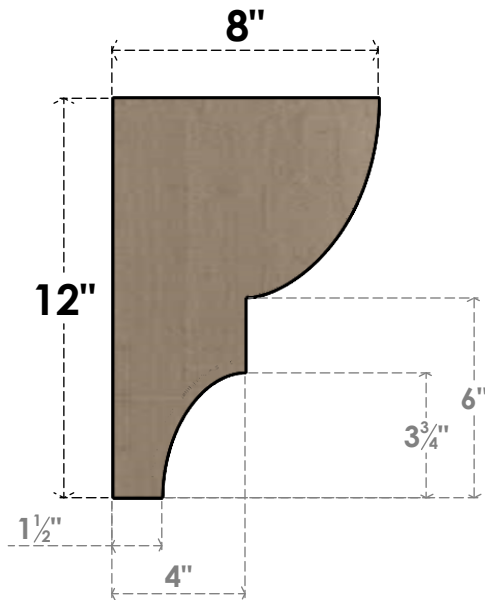

ITEM NUMBER: CORU04X08X12RIDRCPR

4"W X 8"D X 12"H SERIES 2 CLASSIC RIDGEWOOD ROUGH CEDAR
TIMBERTHANE FAUX WOOD CORBEL, PRIMED

SIDE PROFILE

FRONT PROFILE

ISOMETRIC

EKENA MILLWORK
2300 WEST MAIN ST.
CLARKSVILLE, TX 75426
TOLL FREE: 866-607-0453
WWW.EKENAMILLWORK.COM

NOTES

1. INSTALLATION TO BE COMPLETED IN ACCORDANCE WITH MANUFACTURER'S SPECIFICATIONS.
2. DRAWING MAY NOT BE TO SCALE
3. THIS DRAWING IS INTENDED FOR DESIGN AND PLANNING PURPOSES ONLY.
4. ALL INFORMATION CONTAINED HEREIN WAS CURRENT AT THE TIME OF DEVELOPMENT BUT MUST BE REVIEWED AND APPROVED BY THE PRODUCT MANUFACTURER TO BE CONSIDERED ACCURATE.
5. TIMBERTHANE ARCHITECTURAL PRODUCTS ARE MADE FROM HIGH DENSITY URETHANE AND COME FACTORY PRIMED