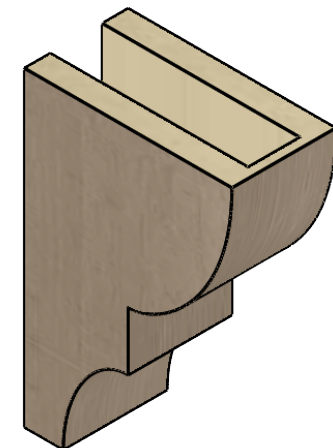

ITEM NUMBER: CORU04X08X12RIDRCPR

4"W X 8"D X 12"H SERIES 2 CLASSIC RIDGEWOOD ROUGH CEDAR
TIMBERTHANE FAUX WOOD CORBEL, PRIMED

SIDE PROFILE

FRONT PROFILE

ISOMETRIC

EKENA MILLWORK
2300 WEST MAIN ST.
CLARKSVILLE, TX 75426
TOLL FREE: 866-607-0453
WWW.EKENAMILLWORK.COM

NOTES

1. INSTALLATION TO BE COMPLETED IN ACCORDANCE WITH MANUFACTURER'S SPECIFICATIONS.
2. DRAWING MAY NOT BE TO SCALE
3. THIS DRAWING IS INTENDED FOR DESIGN AND PLANNING PURPOSES ONLY.
4. ALL INFORMATION CONTAINED HEREIN WAS CURRENT AT THE TIME OF DEVELOPMENT BUT MUST BE REVIEWED AND APPROVED BY THE PRODUCT MANUFACTURER TO BE CONSIDERED ACCURATE.
5. TIMBERTHANE ARCHITECTURAL PRODUCTS ARE MADE FROM HIGH DENSITY URETHANE AND COME FACTORY PRIMED