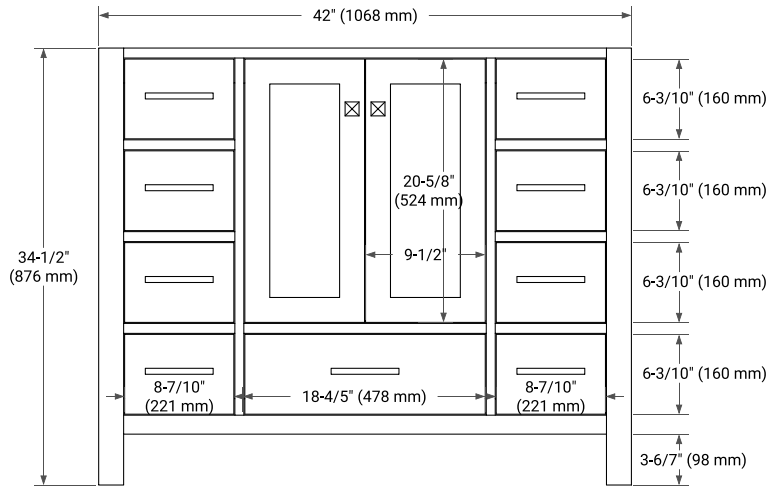

AVAILABLE COLORS

White   Grey   Midnight Blue   Espresso

Oak   Black Oak   Brown Oak   Vintage Green

FRONT VIEW