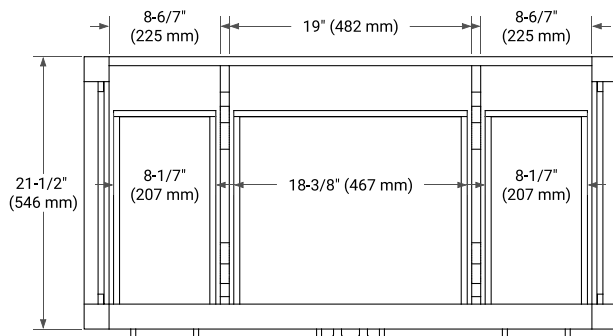

CAMBRIDGE 42" SINGLE SINK BASE CABINET

ARIEL

BASE CABINET DIMENSIONS

42" W x 21.5" D x 34.5" H

FEATURES

- Solid wood frame & plywood panels
- Dovetail drawers and joints
- Soft closing doors & drawers

HARDWARE FINISHES*

Brushed Nickel   Satin Brass   Matte Black   Polished Chrome

*Hardware comes preinstalled with the illustrated option. Other finishes are available on our online store if you prefer a different one.

AVAILABLE COLORS

White   Grey   Midnight Blue   Espresso

Oak   Black Oak   Brown Oak   Vintage Green

PLAN VIEW