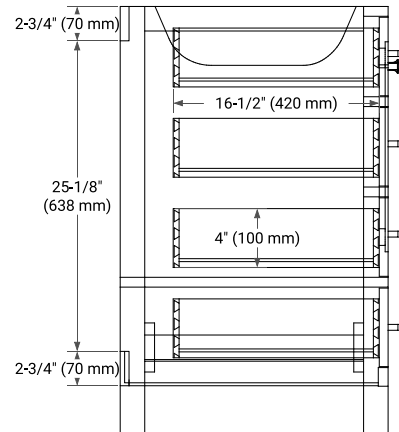

CAMBRIDGE 42" SINGLE SINK BASE CABINET

ARIEL

BASE CABINET DIMENSIONS

42" W x 21.5" D x 34.5" H

FEATURES

- Solid wood frame & plywood panels
- Dovetail drawers and joints
- Soft closing doors & drawers

HARDWARE FINISHES*

Brushed Nickel   Satin Brass   Matte Black   Polished Chrome

*Hardware comes preinstalled with the illustrated option. Other finishes are available on our online store if you prefer a different one.

AVAILABLE COLORS

White   Grey   Midnight Blue   Espresso

Oak   Black Oak   Brown Oak   Vintage Green

PLAN VIEW