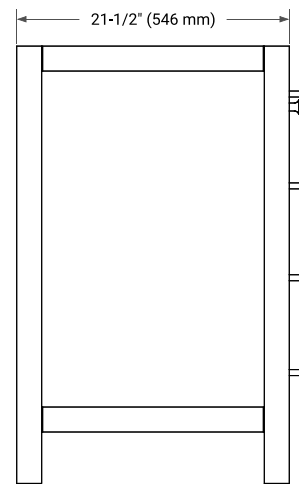

CAMBRIDGE 42" SINGLE SINK BASE CABINET

ARIEL

BASE CABINET DIMENSIONS

42" W x 21.5" D x 34.5" H

FEATURES

- Solid wood frame & plywood panels
- Dovetail drawers and joints
- Soft closing doors & drawers

HARDWARE FINISHES*

Brushed Nickel   Satin Brass   Matte Black   Polished Chrome

*Hardware comes preinstalled with the illustrated option. Other finishes are available on our online store if you prefer a different one.

AVAILABLE COLORS

White   Grey   Midnight Blue   Espresso

Oak   Black Oak   Brown Oak   Vintage Green

SIDE VIEW