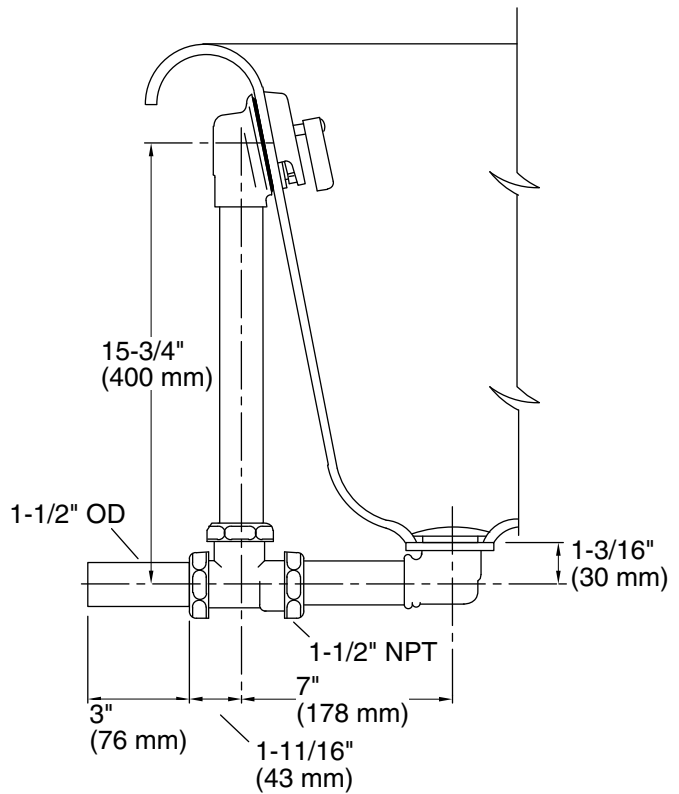

Iron Works® Decorative Bath Drain K-7178

Features

- 17-gauge brass construction
- Brass tailpiece
- Adjustable trip lever
- Supports both above- and through-the-floor installations
- For use with Iron Works Historic™ baths

For the most current Specification Sheet, go to www.kohler.com USA or www.kohler.ca Canada

11-11-2025 21:10 - US/CA

THE BOLD LOOK
OF **KOHLER**®

Through-the-Floor

Above-the-Floor

Technical Information

All product dimensions are nominal.