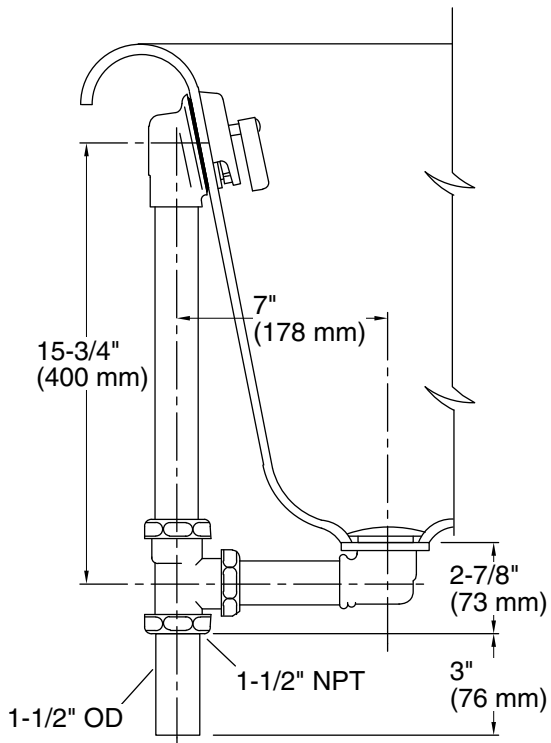

Iron Works® Decorative Bath Drain K-7178

Features

- 17-gauge brass construction
- Brass tailpiece
- Adjustable trip lever
- Supports both above- and through-the-floor installations
- For use with Iron Works Historic™ baths

For the most current Specification Sheet, go to www.kohler.com USA or www.kohler.ca Canada

11-11-2025 21:10 - US/CA

THE BOLD LOOK
OF **KOHLER**®

Through-the-Floor

Above-the-Floor

Technical Information

All product dimensions are nominal.