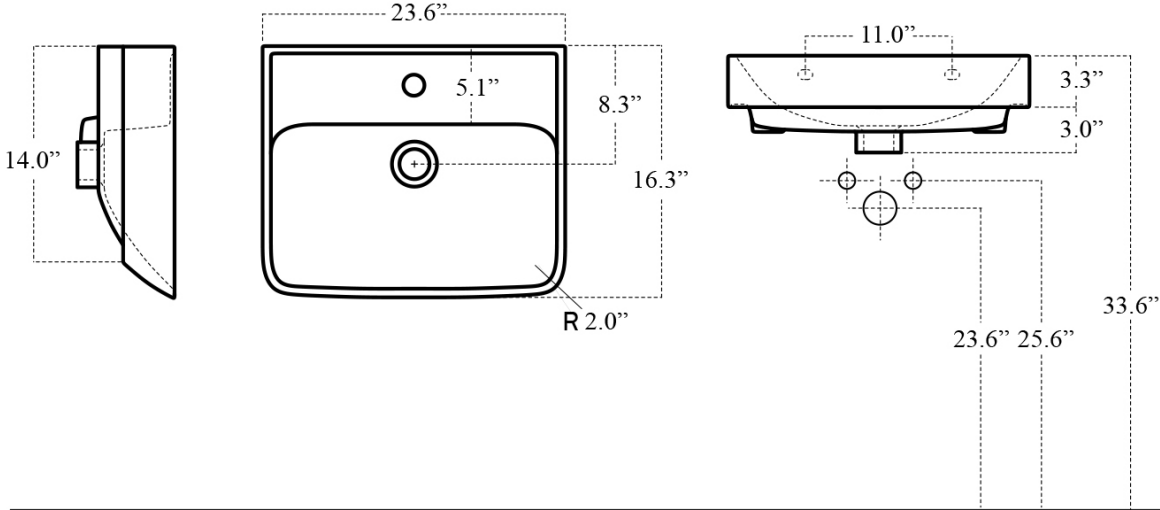

Finishes:

 Glossy White

SKU# | Options:

- Neo 60.01 | One Faucet Hole
- Neo 60.03 | Three Faucet Holes

* WS Bath Collections reserves the right to revise dimensions or information on this sheet without notice

Collection Neo	Model Neo 60	Dimensions Metric <i>1 inch = 2.54 cm</i> <i>1 inch = 25.4 mm</i>	 1051 Lea Drive - Collegeville, PA 19426 Tel. 215 513 9400 - Fax 610 831 0215 www.ws bathcollections.com - info@ws bathcollections.com
----------------------------	--------------------------	---	---

Collection
Neo

Model |
Neo 60

Dimensions Metric
1 inch = 2.54 cm
1 inch = 25.4 mm

1051 Lea Drive - Collegeville, PA 19426
Tel. 215 513 9400 - Fax 610 831 0215
www.ws bathcollections.com - info@ws bathcollections.com

Silicone (optional)

Collection
Neo

Model |
Neo 60

Dimensions Metric
1 inch = 2.54 cm
1 inch = 25.4 mm

WS®
BATH
COLLECTIONS

1051 Lea Drive - Collegeville, PA 19426
Tel. 215 513 9400 - Fax 610 831 0215

www.ws bathcollections.com - info@ws bathcollections.com