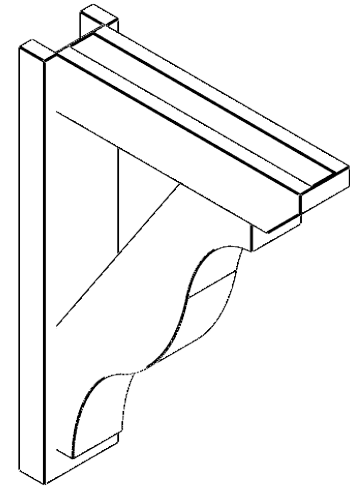

ITEM NUMBER: OUTUROC040X060X22000X30000X040X020X040FST24RCPR

4"W TOP X 6"W BACK X 22"D X 30"H X 4"T TOP X 2"T BACK TIMBERTHANE ROUGH CEDAR FUNSTON FAUX WOOD OPEN OUTLOOKER, SLAT TOP AND BLOCK BACK, 4"W CLOSED BRACE, PRIMED TAN

SIDE PROFILE

FRONT PROFILE

ISOMETRIC

GENERATED DATE : 07/06/2023

EKENA MILLWORK
2300 WEST MAIN ST.
CLARKSVILLE, TX 75426
TOLL FREE: 866-607-0453
WWW.EKENAMILLWORK.COM

NOTES

1. INSTALLATION TO BE COMPLETED IN ACCORDANCE WITH MANUFACTURER'S SPECIFICATIONS.
2. DRAWING MAY NOT BE TO SCALE
3. THIS DRAWING IS INTENDED FOR DESIGN AND PLANNING PURPOSES ONLY.
4. ALL INFORMATION CONTAINED HEREIN WAS CURRENT AT THE TIME OF DEVELOPMENT BUT MUST BE REVIEWED AND APPROVED BY THE PRODUCT MANUFACTURER TO BE CONSIDERED ACCURATE.
5. TIMBERTHANE ARCHITECTURAL PRODUCTS ARE MADE FROM HIGH DENSITY URETHANE AND COME FACTORY PRIMED