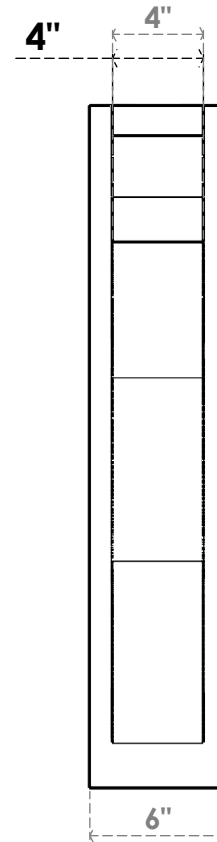

ITEM NUMBER: OUTUROC040X060X22000X30000X040X020X040FST24RCPR

4"W TOP X 6"W BACK X 22"D X 30"H X 4"T TOP X 2"T BACK TIMBERTHANE ROUGH CEDAR FUNSTON FAUX WOOD OPEN OUTLOOKER, SLAT TOP AND BLOCK BACK, 4"W CLOSED BRACE, PRIMED TAN

SIDE PROFILE

FRONT PROFILE

ISOMETRIC

GENERATED DATE : 07/06/2023

EKENA MILLWORK
2300 WEST MAIN ST.
CLARKSVILLE, TX 75426
TOLL FREE: 866-607-0453
WWW.EKENAMILLWORK.COM

NOTES

1. INSTALLATION TO BE COMPLETED IN ACCORDANCE WITH MANUFACTURER'S SPECIFICATIONS.
2. DRAWING MAY NOT BE TO SCALE
3. THIS DRAWING IS INTENDED FOR DESIGN AND PLANNING PURPOSES ONLY.
4. ALL INFORMATION CONTAINED HEREIN WAS CURRENT AT THE TIME OF DEVELOPMENT BUT MUST BE REVIEWED AND APPROVED BY THE PRODUCT MANUFACTURER TO BE CONSIDERED ACCURATE.
5. TIMBERTHANE ARCHITECTURAL PRODUCTS ARE MADE FROM HIGH DENSITY URETHANE AND COME FACTORY PRIMED