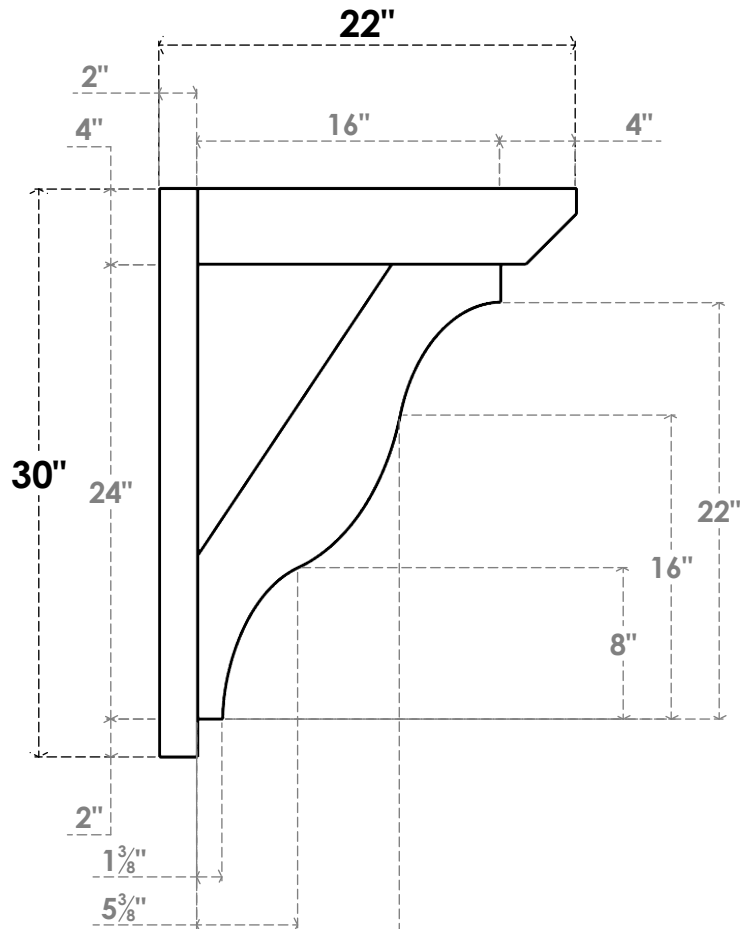

ITEM NUMBER: OUTUROC040X060X22000X30000X040X020X040FST24RCPR

4"W TOP X 6"W BACK X 22"D X 30"H X 4"T TOP X 2"T BACK TIMBERTHANE ROUGH CEDAR FUNSTON FAUX WOOD OPEN OUTLOOKER, SLAT TOP AND BLOCK BACK, 4"W CLOSED BRACE, PRIMED TAN

SIDE PROFILE

FRONT PROFILE

ISOMETRIC

GENERATED DATE : 07/06/2023

EKENA MILLWORK
2300 WEST MAIN ST.
CLARKSVILLE, TX 75426
TOLL FREE: 866-607-0453
WWW.EKENAMILLWORK.COM

NOTES

1. INSTALLATION TO BE COMPLETED IN ACCORDANCE WITH MANUFACTURER'S SPECIFICATIONS.
2. DRAWING MAY NOT BE TO SCALE
3. THIS DRAWING IS INTENDED FOR DESIGN AND PLANNING PURPOSES ONLY.
4. ALL INFORMATION CONTAINED HEREIN WAS CURRENT AT THE TIME OF DEVELOPMENT BUT MUST BE REVIEWED AND APPROVED BY THE PRODUCT MANUFACTURER TO BE CONSIDERED ACCURATE.
5. TIMBERTHANE ARCHITECTURAL PRODUCTS ARE MADE FROM HIGH DENSITY URETHANE AND COME FACTORY PRIMED