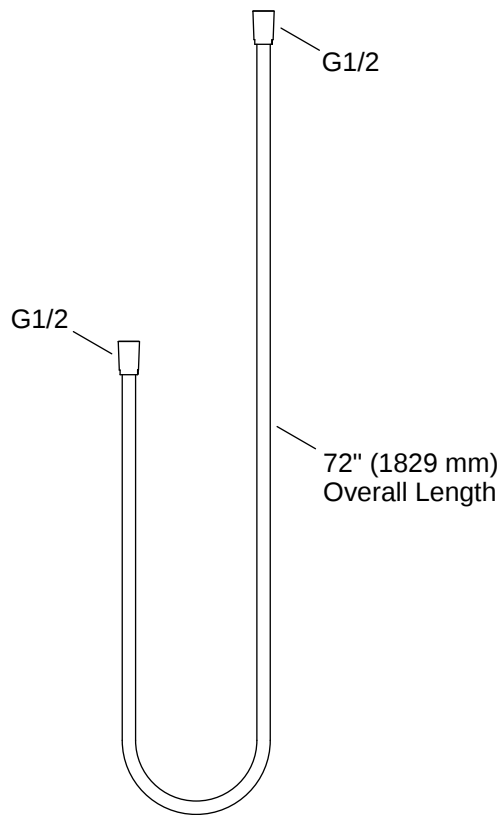

Installation Notes

Install this product according to the installation instructions.

ADA, OBC, CSA B651 compliant when installed to the specific requirements of these regulations.