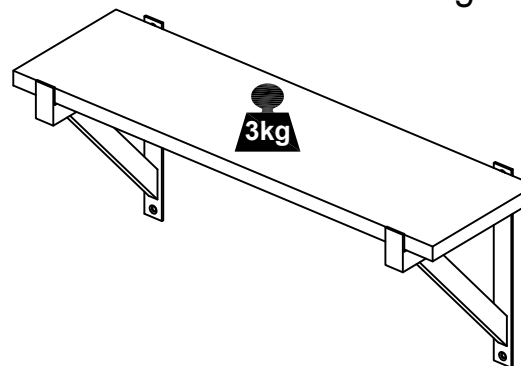

ASSEMBLY INSTRUCTION

ITEM NO: GH21806

STEP 1

STEP 2

Maximum Weight Capacity

①		2PCS
②		1PC
Ⓐ		1PC
Ⓑ	 M6*30mm	4PCS
Ⓒ		4PCS
Ⓓ	 M4*35mm	4PCS
Ⓔ		1PC