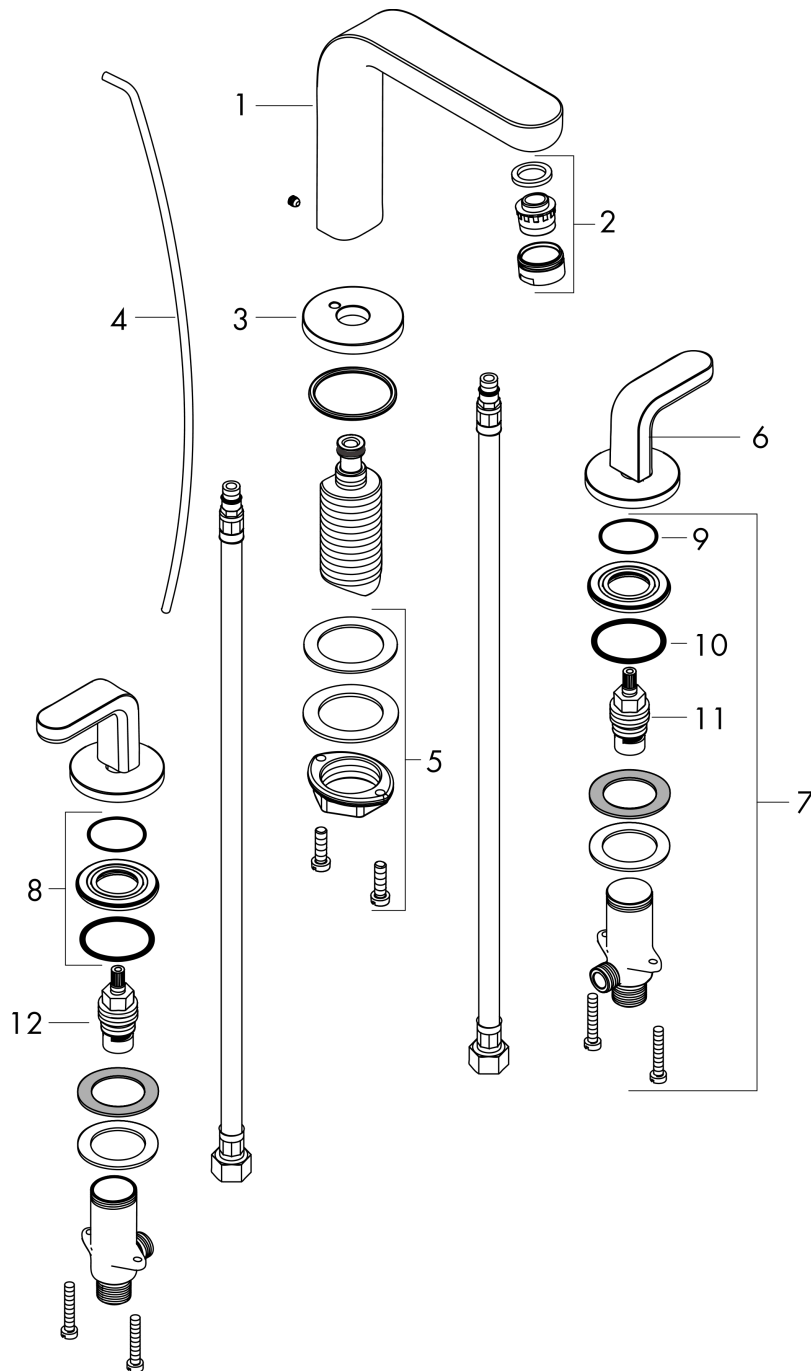

Metris S

Widespread Faucet 100 with Lever Handles and Pop-Up Drain, 0.5 GPM

Finishes : **chrome** Part no. : **31013001**

Description

Features

- Spray modes: Aerated spray
- Flow: 0.5 GPM (1.9 L/Min)
- 90° ceramic valves
- Includes pop-up drain

Item details

List Price \$ 652.00

Technology

Compliance

Product image

Scale drawing

Metris S

Widespread Faucet 100 with Lever Handles and Pop-Up Drain, 0.5 GPM

Finishes : **chrome** Part no. : **31013001**

Exploded drawing

Year of production: >10/19

Metris S

Widespread Faucet 100 with Lever Handles and Pop-Up Drain, 0.5 GPM

Finishes : **chrome** Part no. : **31013001**

Spare parts list

Year of production: >10/19

Pos.	Description	Part no.	Price	PU
1	spout cpl.	97504000	-	1
2	aerator M24x1 (1,9 l/min)	93502000	-	1
3	escutcheon for spout	97505000	-	1
4	pull rod	96657000	-	1
5	fixing set (Ø 32)	13961000	-	1
6	handle for cold water	98827000	-	1
7	stop valve cpl.	97357001	-	1
8	nut	92854000	-	1
9	O-Ring 32x2,5	96364000	-	1
10	O-ring 40x3	92634000	-	1
11	shut off unit left closing	94008000	-	1
12	shut off unit right closing	94009000	-	1
a	handle for hot water	98826000	-	1
b	pop up waste	88509000	-	1
c	connection hose 18½" M8x0,75 3/8"	96321001	-	1
d	O-ring 7x1,5	98422000	-	1
e	O-ring 11x2	98127000	-	1
f	lever collar	97548000	-	1