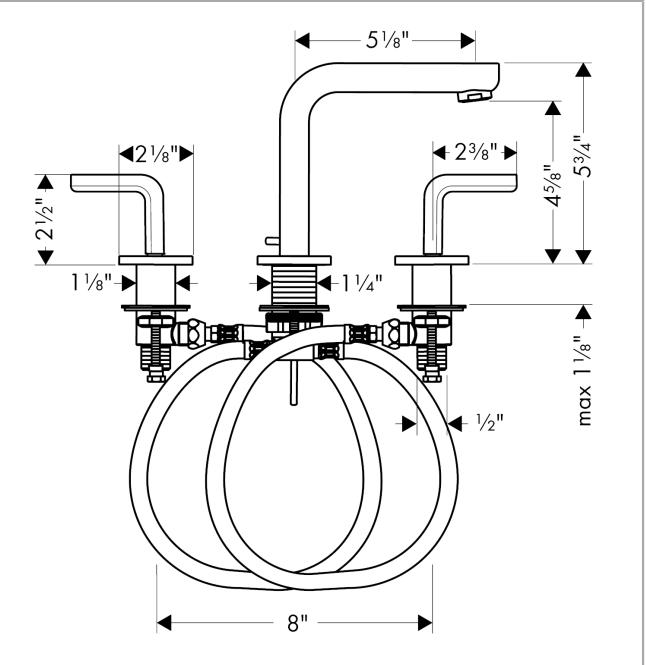

Metris S

Widespread Faucet 100 with Lever Handles and Pop-Up Drain, 0.5 GPM

Finishes : **chrome** Part no. : **31013001**

Description

Features

- Spray modes: Aerated spray
- Flow: 0.5 GPM (1.9 L/Min)
- 90° ceramic valves
- Includes pop-up drain

Item details

List Price \$ 652.00

Technology

Compliance

Product image

Scale drawing

Metris S

Widespread Faucet 100 with Lever Handles and Pop-Up Drain, 0.5 GPM

Finishes : **chrome** Part no. : **31013001**

Exploded drawing

Year of production: >10/19

Metris S

Widespread Faucet 100 with Lever Handles and Pop-Up Drain, 0.5 GPM

Finishes : **chrome** Part no. : **31013001**

Spare parts list

Year of production: >10/19

Pos.	Description	Part no.	Price	PU
1	spout cpl.	97504000	-	1
2	aerator M24x1 (1,9 l/min)	93502000	-	1
3	escutcheon for spout	97505000	-	1
4	pull rod	96657000	-	1
5	fixing set (Ø 32)	13961000	-	1
6	handle for cold water	98827000	-	1
7	stop valve cpl.	97357001	-	1
8	nut	92854000	-	1
9	O-Ring 32x2,5	96364000	-	1
10	O-ring 40x3	92634000	-	1
11	shut off unit left closing	94008000	-	1
12	shut off unit right closing	94009000	-	1
a	handle for hot water	98826000	-	1
b	pop up waste	88509000	-	1
c	connection hose 18½" M8x0,75 3/8"	96321001	-	1
d	O-ring 7x1,5	98422000	-	1
e	O-ring 11x2	98127000	-	1
f	lever collar	97548000	-	1