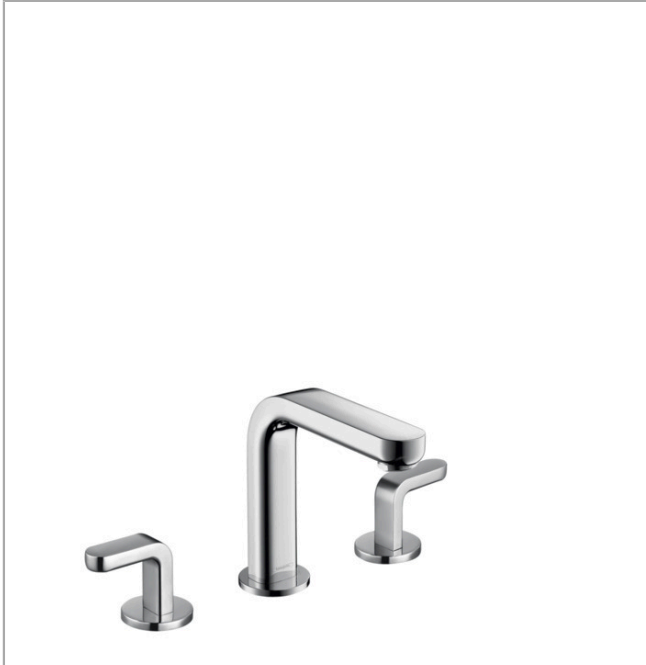

Metris S

Widespread Faucet 100 with Lever Handles and Pop-Up Drain, 0.5 GPM

Finishes : **chrome** Part no. : **31013001**

Description

Features

- Spray modes: Aerated spray
- Flow: 0.5 GPM (1.9 L/Min)
- 90° ceramic valves
- Includes pop-up drain

Item details

List Price \$ 652.00

Technology

Compliance

Product image

Scale drawing

Metris S

Widespread Faucet 100 with Lever Handles and Pop-Up Drain, 0.5 GPM

Finishes : **chrome** Part no. : **31013001**

Exploded drawing

Year of production: >10/19

Metris S

Widespread Faucet 100 with Lever Handles and Pop-Up Drain, 0.5 GPM

Finishes : **chrome** Part no. : **31013001**