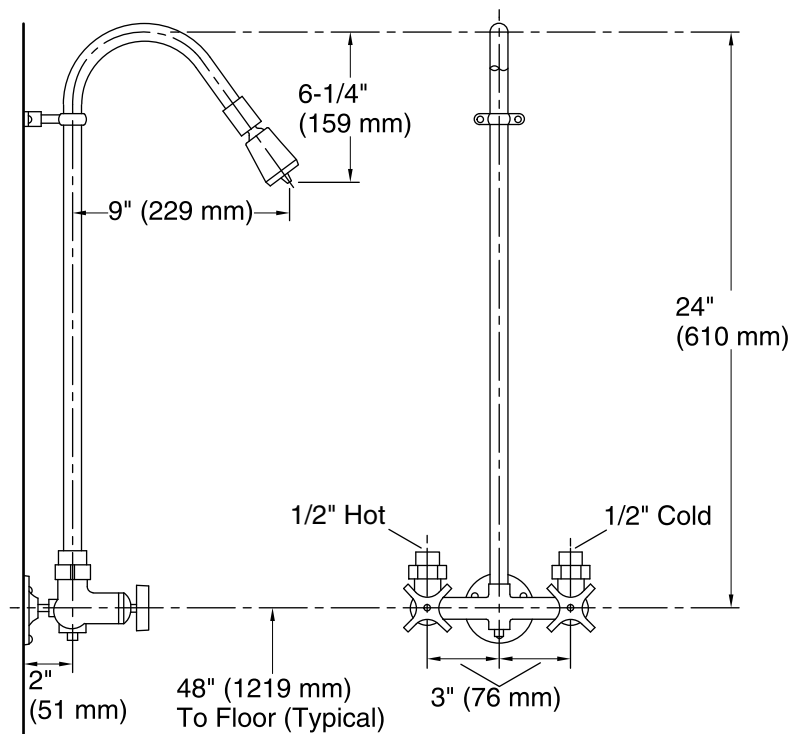

### Installation

- For 6" (152 mm) centers.
- Yoke reversible for either top or bottom supplies.

### Technical Information

All product dimensions are nominal.

### Showerhead/Body Spray:

Rated maximum flow: 2.5 gal/min (9.5 l/min)