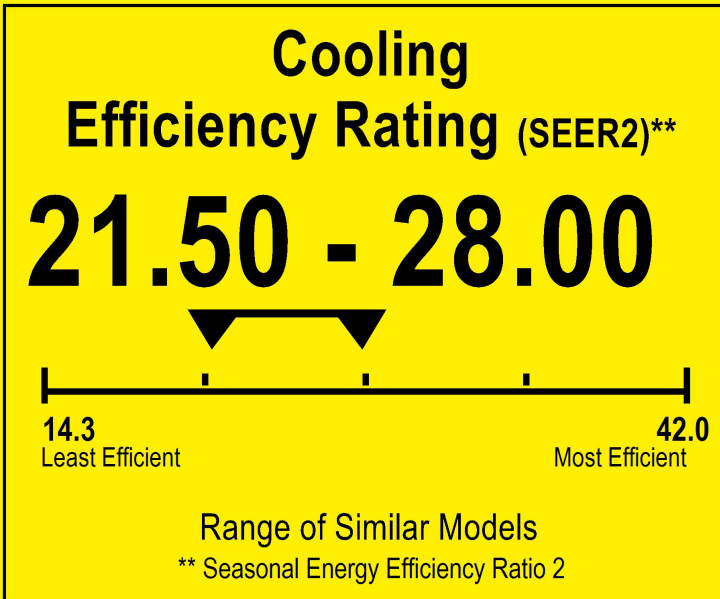

U.S. Government

Federal law prohibits removal of this label before consumer purchase.

ENERGYGUIDE

Heat Pump
Cooling and Heating
Split System

GREE
Model SAP12HP230V1R32AO

 This system's efficiency ratings depend on the coil your contractor installs with this unit. The heating efficiency rating varies slightly in different geographic regions. Ask your contractor for details.