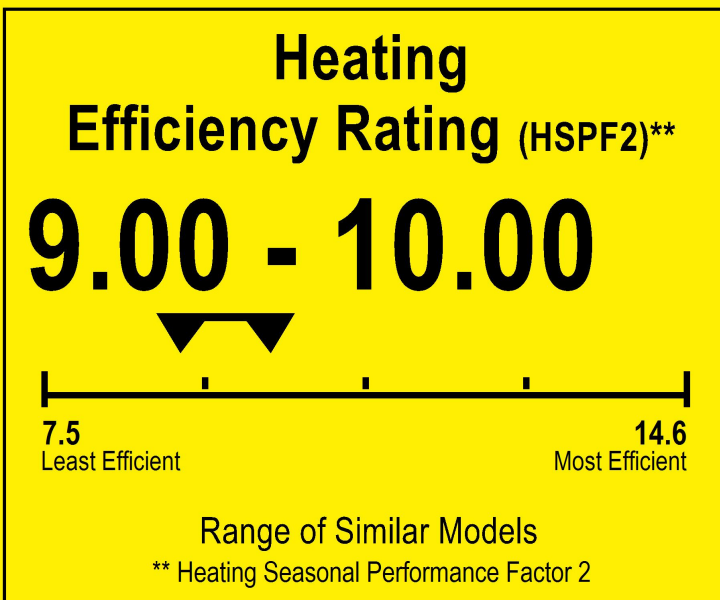

U.S. Government

Federal law prohibits removal of this label before consumer purchase.

ENERGYGUIDE

Heat Pump
Cooling and Heating
Split System

GREE
Model SAP12HP230V1R32AO

 This system's efficiency ratings depend on the coil your contractor installs with this unit. The heating efficiency rating varies slightly in different geographic regions. Ask your contractor for details.