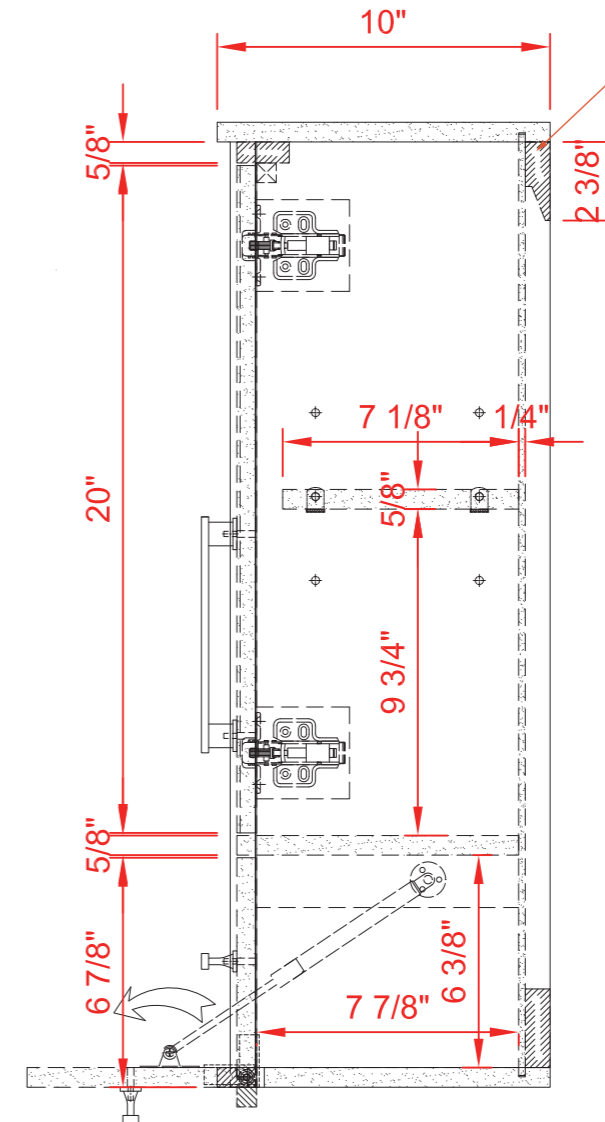

DIMENSIONS GUIDE

MODEL NUMBER:1960WC-24-274

TOP VIEW

FRONT VIEW

Product Net weight :37.4lbs.
Product packed Gross weight :50.6lbs.
Packed product Dimensions:
26.75in. W x 12.5 in. D x 32 in. H

SIDE VIEW