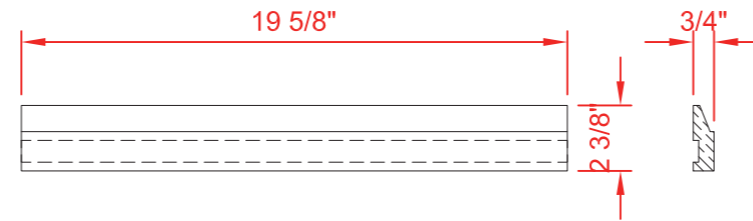

DIMENSIONS GUIDE

MODEL NUMBER:1960WC-24-274

TOP VIEW

FRONT VIEW

Product Net weight :37.4lbs.
Product packed Gross weight :50.6lbs.
Packed product Dimensions:
26.75in. W x 12.5 in. D x 32 in. H

SIDE VIEW