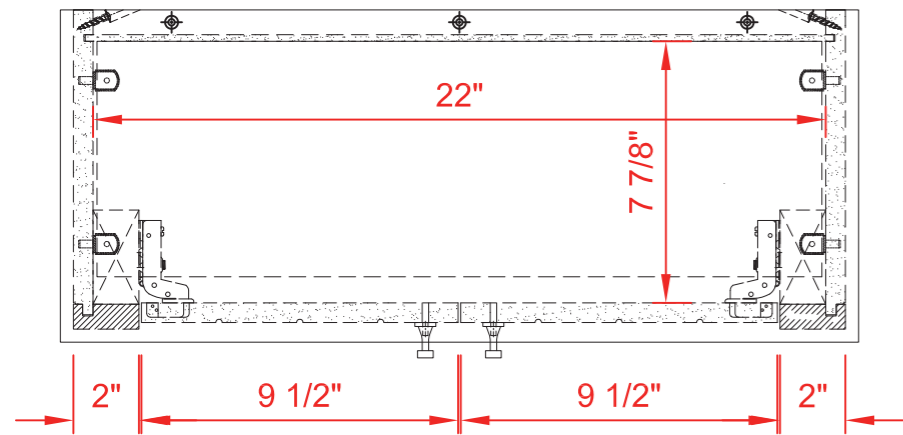

DIMENSIONS GUIDE

MODEL NUMBER:1960WC-24-274

TOP VIEW

FRONT VIEW

Product Net weight :37.4lbs.
Product packed Gross weight :50.6lbs.
Packed product Dimensions:
26.75in. W x 12.5 in. D x 32 in. H

SIDE VIEW