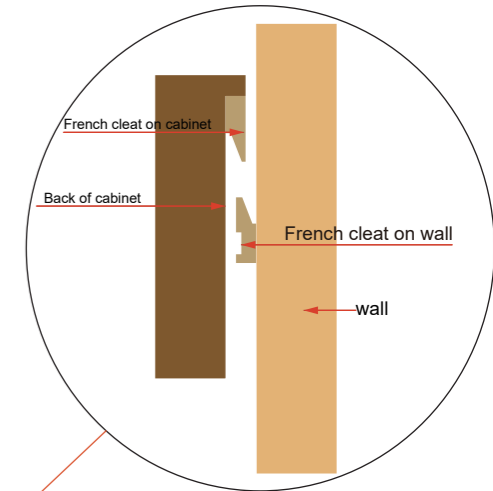

DIMENSIONS GUIDE

MODEL NUMBER:1960WC-24-274

TOP VIEW

FRONT VIEW

Product Net weight :37.4lbs.
Product packed Gross weight :50.6lbs.
Packed product Dimensions:
26.75in. W x 12.5 in. D x 32 in. H

SIDE VIEW