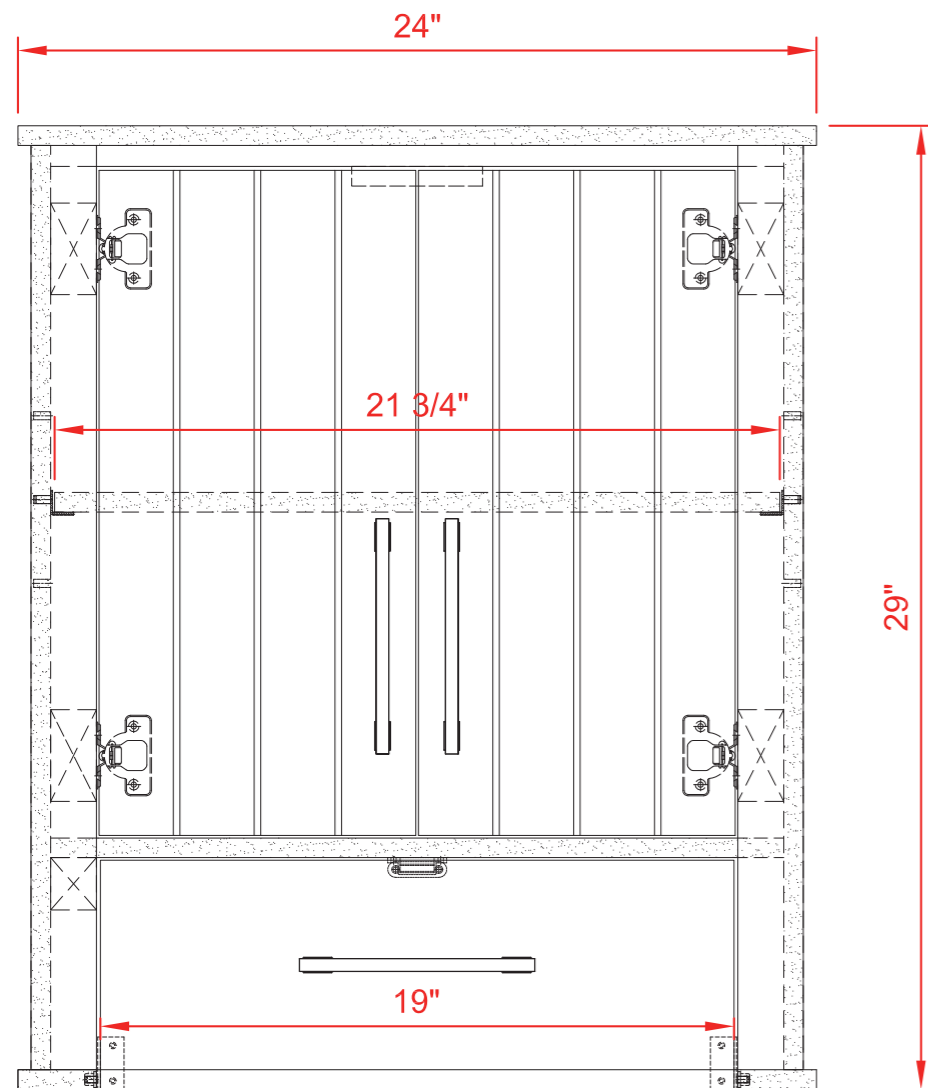

DIMENSIONS GUIDE

MODEL NUMBER:1960WC-24-274

TOP VIEW

FRONT VIEW

Product Net weight :37.4lbs.
Product packed Gross weight :50.6lbs.
Packed product Dimensions:
26.75in. W x 12.5 in. D x 32 in. H

SIDE VIEW