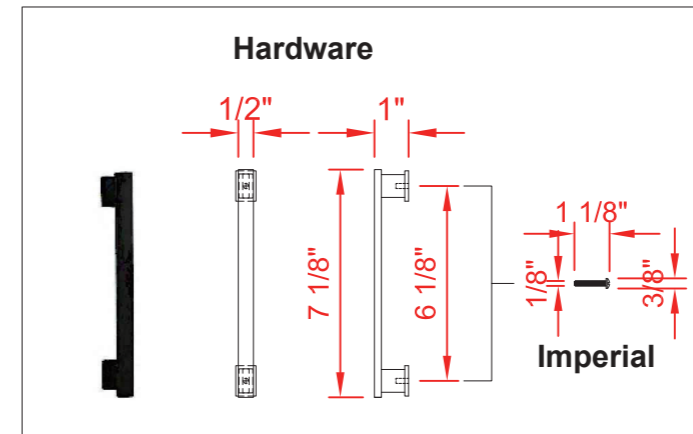

DIMENSIONS GUIDE

MODEL NUMBER:1960WC-24-274

TOP VIEW

FRONT VIEW

Product Net weight :37.4lbs.
Product packed Gross weight :50.6lbs.
Packed product Dimensions:
26.75in. W x 12.5 in. D x 32 in. H

SIDE VIEW