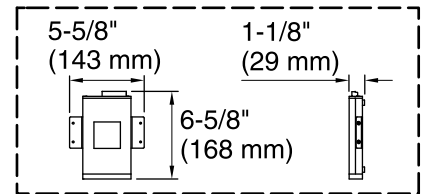

10-5-2018 08:46

THE BOLD LOOK  
OF **KOHLER**®

**\*Recommended User Interface Location**

No change in measurement if connected with drain illustrated. (K-7272)

**User Interface**

**Amplifier**

### Technical Information

All product dimensions are nominal.

Installation:	Drop-in, Under-mount
Drain location:	End
Basin area, bottom:	42" x 23-1/2" (1067 mm x 597 mm)
Basin area, top:	55-1/8" x 27-1/8" (1400 mm x 689 mm)
Weight:	80 lbs (36.3 kg)
Minimum floor load:	58.6 lbs/ft <sup>2</sup> (286.1 kg/m <sup>2</sup> )
Water capacity:	81 gal (306.6 L)
Cutout:	Drop-in, 59-1/2" x 31-1/2" (1511 mm x 800 mm)
Electrical component rating:	Amplifier: 120 V, 1.1 A, 50/60 Hz
Amplifier channels:	2 at 15 W per channel 2 at 30 W per channel
Minimum flat for door:	2" (51 mm)
Bluetooth® range:	33 ft (0.8 m)