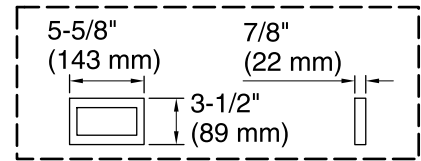

User Interface