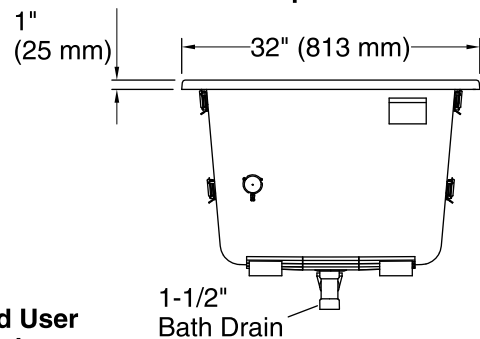

10-5-2018 08:46

THE BOLD LOOK  
OF **KOHLER**®

**\*Recommended User Interface Location**

No change in measurement if connected with drain illustrated. (K-7272)

**User Interface**

**Amplifier**

### Technical Information

All product dimensions are nominal.

Installation:	Drop-in, Under-mount
Drain location:	End
Basin area, bottom:	42" x 23-1/2" (1067 mm x 597 mm)
Basin area, top:	55-1/8" x 27-1/8" (1400 mm x 689 mm)
Weight:	80 lbs (36.3 kg)
Minimum floor load:	58.6 lbs/ft <sup>2</sup> (286.1 kg/m <sup>2</sup> )
Water capacity:	81 gal (306.6 L)
Cutout:	Drop-in, 59-1/2" x 31-1/2" (1511 mm x 800 mm)
Electrical component rating:	Amplifier: 120 V, 1.1 A, 50/60 Hz
Amplifier channels:	2 at 15 W per channel 2 at 30 W per channel
Minimum flat for door:	2" (51 mm)
Bluetooth® range:	33 ft (0.8 m)