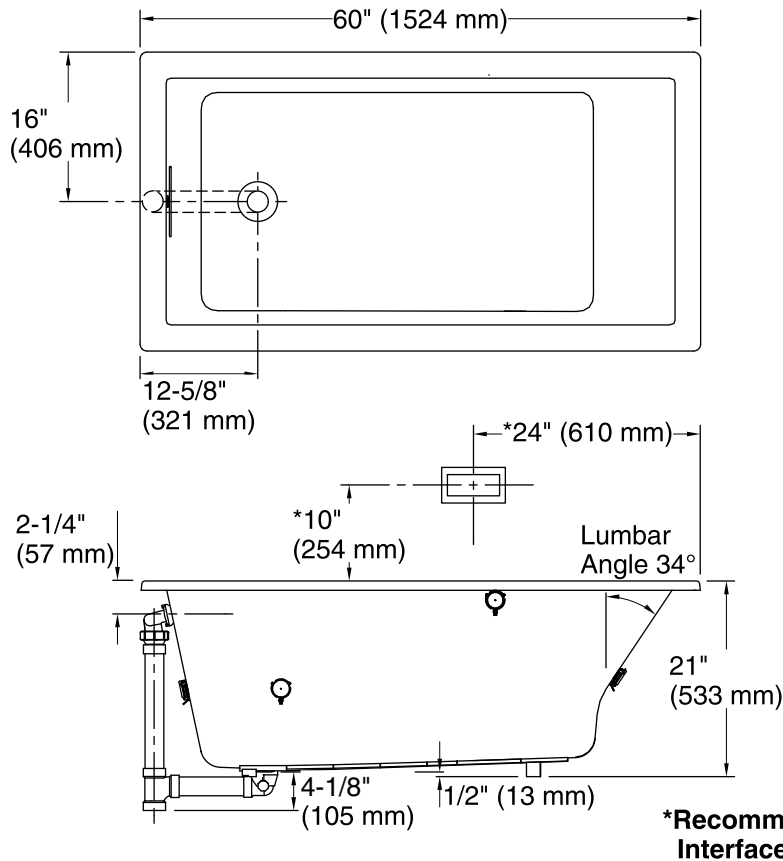

No change in measurement if connected with drain illustrated. (K-7272)