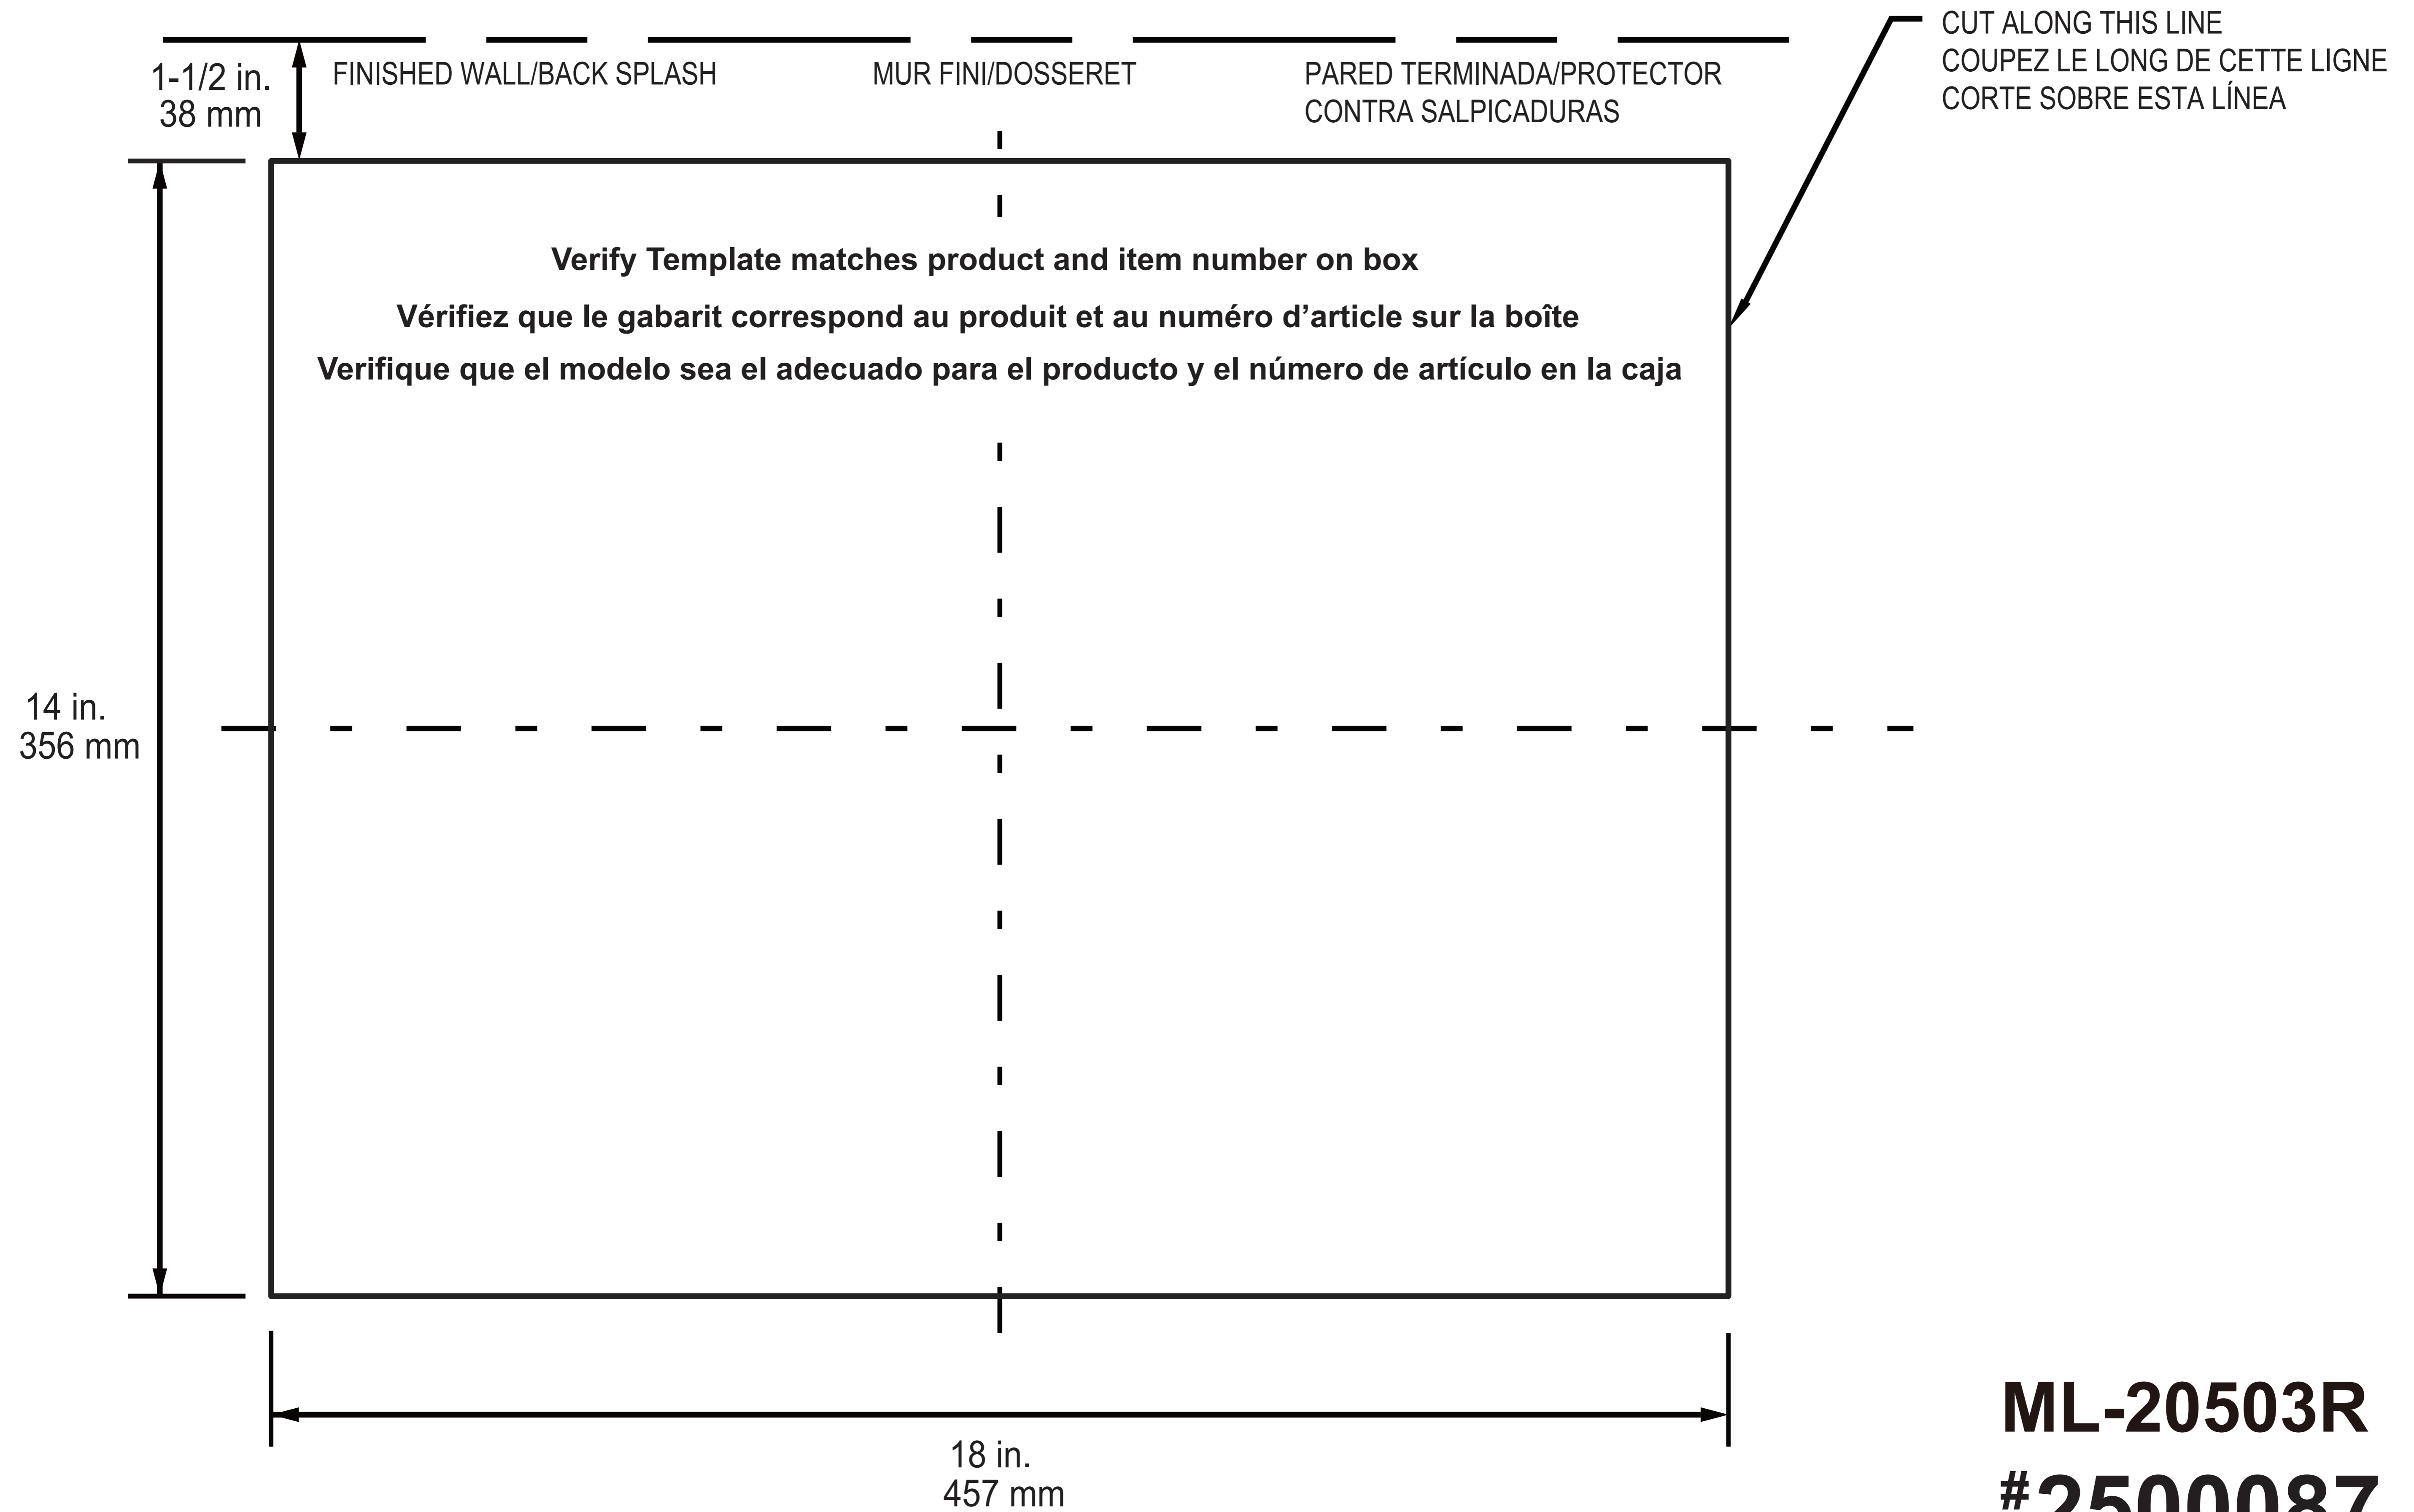

# allen + roth®

VESSEL SINK  
VASQUE  
LAVAMANOS

**ML-20503R**  
**#2500087**