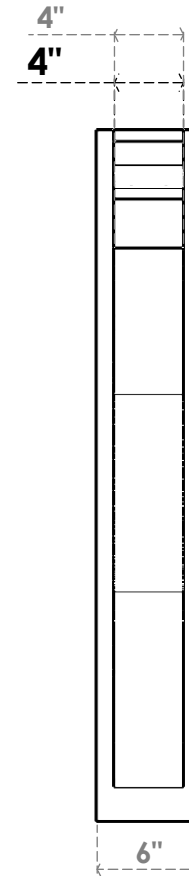

ITEM NUMBER: OUTUROC040X060X28000X40000X040X020X040FST04RCPR

4"W TOP X 6"W BACK X 28"D X 40"H X 4"T TOP X 2"T BACK TIMBERTHANE ROUGH CEDAR FUNSTON FAUX WOOD OPEN OUTLOOKER, TRADITIONAL TOP AND BLOCK BACK, 4"W CLOSED BRACE, PRIMED TAN

SIDE PROFILE

FRONT PROFILE

ISOMETRIC

EKENA MILLWORK
2300 WEST MAIN ST.
CLARKSVILLE, TX 75426
TOLL FREE: 866-607-0453
WWW.EKENAMILLWORK.COM

NOTES

1. INSTALLATION TO BE COMPLETED IN ACCORDANCE WITH MANUFACTURER'S SPECIFICATIONS.
2. DRAWING MAY NOT BE TO SCALE
3. THIS DRAWING IS INTENDED FOR DESIGN AND PLANNING PURPOSES ONLY.
4. ALL INFORMATION CONTAINED HEREIN WAS CURRENT AT THE TIME OF DEVELOPMENT BUT MUST BE REVIEWED AND APPROVED BY THE PRODUCT MANUFACTURER TO BE CONSIDERED ACCURATE.
5. TIMBERTHANE ARCHITECTURAL PRODUCTS ARE MADE FROM HIGH DENSITY URETHANE AND COME FACTORY PRIMED