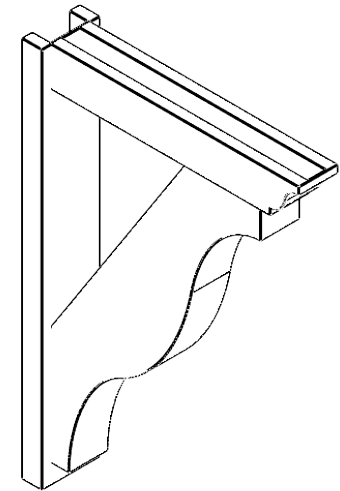

ITEM NUMBER: OUTUROC040X060X28000X40000X040X020X040FST04RCPR

4"W TOP X 6"W BACK X 28"D X 40"H X 4"T TOP X 2"T BACK TIMBERTHANE ROUGH CEDAR FUNSTON FAUX WOOD OPEN OUTLOOKER, TRADITIONAL TOP AND BLOCK BACK, 4"W CLOSED BRACE, PRIMED TAN

SIDE PROFILE

FRONT PROFILE

ISOMETRIC

EKENA MILLWORK
2300 WEST MAIN ST.
CLARKSVILLE, TX 75426
TOLL FREE: 866-607-0453
WWW.EKENAMILLWORK.COM

NOTES

1. INSTALLATION TO BE COMPLETED IN ACCORDANCE WITH MANUFACTURER'S SPECIFICATIONS.
2. DRAWING MAY NOT BE TO SCALE
3. THIS DRAWING IS INTENDED FOR DESIGN AND PLANNING PURPOSES ONLY.
4. ALL INFORMATION CONTAINED HEREIN WAS CURRENT AT THE TIME OF DEVELOPMENT BUT MUST BE REVIEWED AND APPROVED BY THE PRODUCT MANUFACTURER TO BE CONSIDERED ACCURATE.
5. TIMBERTHANE ARCHITECTURAL PRODUCTS ARE MADE FROM HIGH DENSITY URETHANE AND COME FACTORY PRIMED