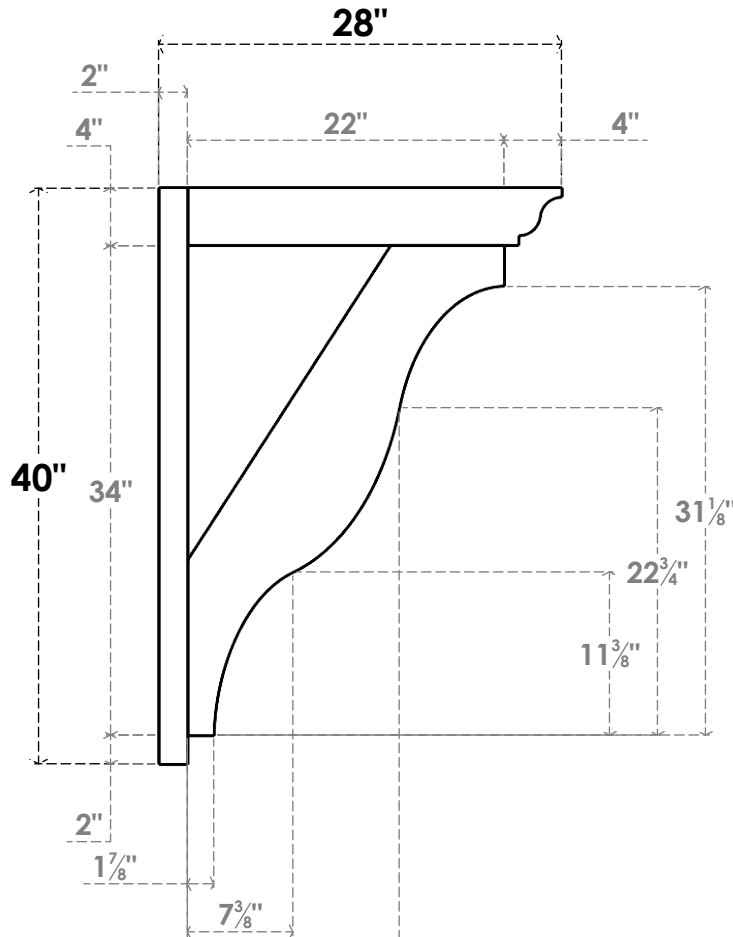

ITEM NUMBER: OUTUROC040X060X28000X40000X040X020X040FST04RCPR

4"W TOP X 6"W BACK X 28"D X 40"H X 4"T TOP X 2"T BACK TIMBERTHANE ROUGH CEDAR FUNSTON FAUX WOOD OPEN OUTLOOKER, TRADITIONAL TOP AND BLOCK BACK, 4"W CLOSED BRACE, PRIMED TAN

SIDE PROFILE

FRONT PROFILE

ISOMETRIC

EKENA MILLWORK
2300 WEST MAIN ST.
CLARKSVILLE, TX 75426
TOLL FREE: 866-607-0453
WWW.EKENAMILLWORK.COM

NOTES

1. INSTALLATION TO BE COMPLETED IN ACCORDANCE WITH MANUFACTURER'S SPECIFICATIONS.
2. DRAWING MAY NOT BE TO SCALE
3. THIS DRAWING IS INTENDED FOR DESIGN AND PLANNING PURPOSES ONLY.
4. ALL INFORMATION CONTAINED HEREIN WAS CURRENT AT THE TIME OF DEVELOPMENT BUT MUST BE REVIEWED AND APPROVED BY THE PRODUCT MANUFACTURER TO BE CONSIDERED ACCURATE.
5. TIMBERTHANE ARCHITECTURAL PRODUCTS ARE MADE FROM HIGH DENSITY URETHANE AND COME FACTORY PRIMED