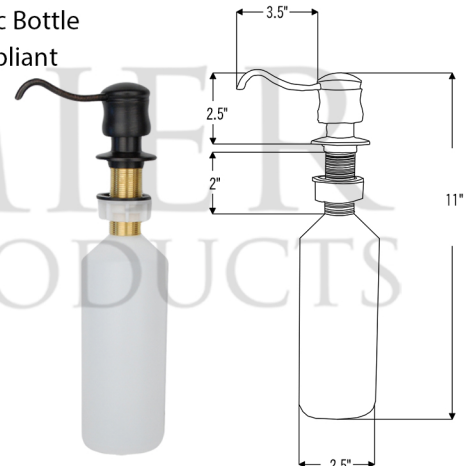

### PACKAGE INCLUDES THE FOLLOWING ITEMS:

- \* 33" Hammered Copper Kitchen 25/75 Double Basin Sink / ORB Finish (Model# K25DB33199)
- \* Single Handle Spring Pull Down Kitchen Faucet / ORB Finish (K-SPD02ORB)
- \* Solid Brass Soap & Lotion Dispenser / ORB Finish (PCP-701ORB)
- \* 3.5" Garbage Disposal Drain w/ Basket / ORB Finish (Model# D-130ORB)
- \* 3.5" Kitchen Basket Strainer Drain / ORB Finish (Model# D-132ORB)
- \* Oil Rubbed Bronze Installation Silicone (Model# C900-ORB)
- \* Copper Sink Wax (Model# W900-WAX)

### SINK DETAILS (Model# K25DB33199)

- \* 33" Hammered Copper Kitchen 25/75 Double Basin Sink
- \* Color: Oil Rubbed Bronze
- \* Outer Dimension: 33" x 22" x 9"
- \* Inner Dimension: L: 9" x 17" x 8" R: 21" x 17" x 9"
- \* Drain Size: 3.5" Standard
- \* Material Gauge: 14
- \* CODE / STANDARD COMPLIANCE: IAPMO / cUPC LISTED

### FAUCET DETAILS (Model# K-SPD02ORB)

- \* Single Handle Spring Pull Down Kitchen Faucet
- \* Color: Oil Rubbed Bronze
- \* Solid Brass Construction
- \* Ceramic Disc Cartridges
- \* Overall Height: 20.875"
- \* Spout Reach: 8.75"
- \* 360 Degree Swivel
- \* ASME A112.18.1/  
CSA B125.1, NSF/ANSI 61,  
California Lead Plumbing  
Law, ADA and Prop 65  
Compliant

### SOAP DISPENSER DETAILS (Model# PCP-701ORB)

- \* Deluxe Soap and Lotion Dispenser
- \* Color: Oil Rubbed Bronze
- \* Solid Brass Head & Plastic Bottle
- \* 4" Spout Reach
- \* 500 ML Plastic Bottle
- \* Prop 65 Compliant