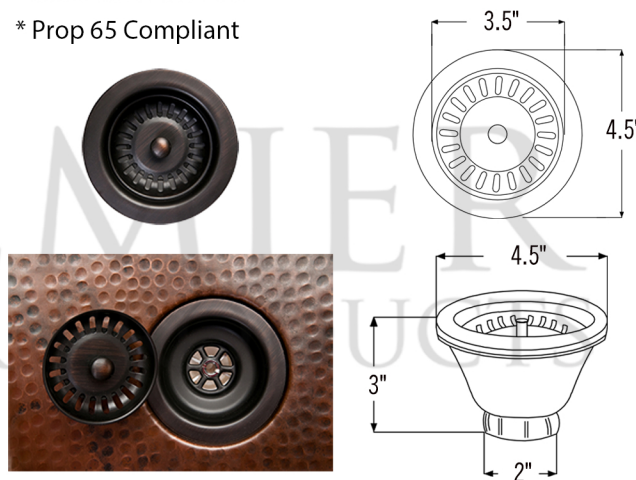

DRAIN #2 DETAILS (Model# D-132ORB)

- 3.5" Kitchen, Prep, Bar Basket Strainer Drain
- Color: Oil Rubbed Bronze
- Outer Dimension: 4.5" x 3"
- Inner Dimension: 3.5"
- Installation Type: Compression
- Material: Brass/PVC
- Prop 65 Compliant