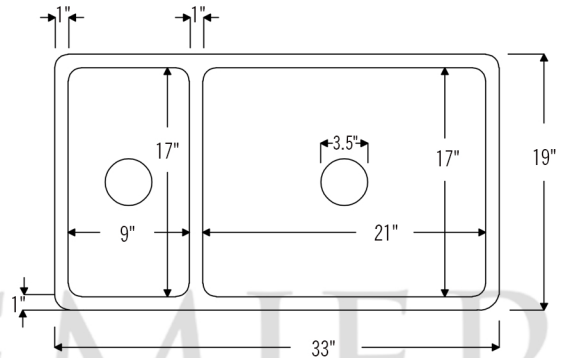

### PACKAGE INCLUDES THE FOLLOWING ITEMS:

- \* 33" Hammered Copper Kitchen 25/75 Double Basin Sink / ORB Finish (Model# K25DB33199)
- \* Single Handle Spring Pull Down Kitchen Faucet / ORB Finish (K-SPD02ORB)
- \* Solid Brass Soap & Lotion Dispenser / ORB Finish (PCP-701ORB)
- \* 3.5" Garbage Disposal Drain w/ Basket / ORB Finish (Model# D-130ORB)
- \* 3.5" Kitchen Basket Strainer Drain / ORB Finish (Model# D-132ORB)
- \* Oil Rubbed Bronze Installation Silicone (Model# C900-ORB)
- \* Copper Sink Wax (Model# W900-WAX)

### SINK DETAILS (Model# K25DB33199)

- \* 33" Hammered Copper Kitchen 25/75 Double Basin Sink
- \* Color: Oil Rubbed Bronze
- \* Outer Dimension: 33" x 22" x 9"
- \* Inner Dimension: L: 9" x 17" x 8" R: 21" x 17" x 9"
- \* Drain Size: 3.5" Standard
- \* Material Gauge: 14
- \* CODE / STANDARD COMPLIANCE: IAPMO / cUPC LISTED

### FAUCET DETAILS (Model# K-SPD02ORB)

- \* Single Handle Spring Pull Down Kitchen Faucet
- \* Color: Oil Rubbed Bronze
- \* Solid Brass Construction
- \* Ceramic Disc Cartridges
- \* Overall Height: 20.875"
- \* Spout Reach: 8.75"
- \* 360 Degree Swivel
- \* ASME A112.18.1/  
CSA B125.1, NSF/ANSI 61,  
California Lead Plumbing  
Law, ADA and Prop 65  
Compliant

### SILICONE DETAILS (Model# C900-ORB)

- \* Neutral Cure Installation Silicone
- \* Size: 4.7 OZ
- \* Matches a Variety of Different Styled Sinks and Drains