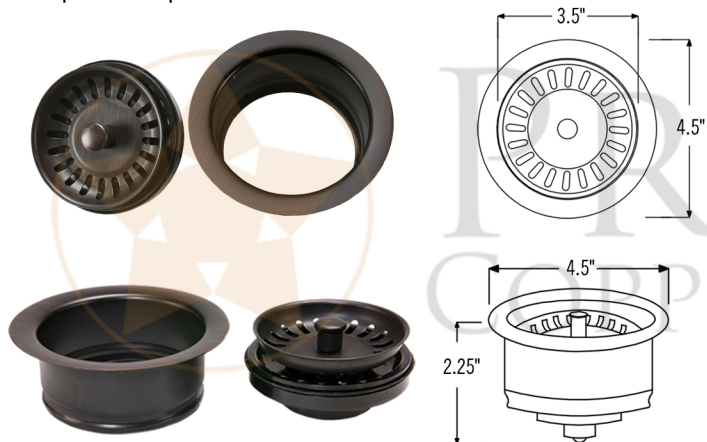

PACKAGE INCLUDES THE FOLLOWING ITEMS:

- 33" Hammered Copper Kitchen 25/75 Double Basin Sink / ORB Finish (Model# K25DB33199)
- Single Handle Spring Pull Down Kitchen Faucet / ORB Finish (K-SPD02ORB)
- Solid Brass Soap & Lotion Dispenser / ORB Finish (PCP-701ORB)
- 3.5" Garbage Disposal Drain w/ Basket / ORB Finish (Model# D-130ORB)
- 3.5" Kitchen Basket Strainer Drain / ORB Finish (Model# D-132ORB)
- Oil Rubbed Bronze Installation Silicone (Model# C900-ORB)
- Copper Sink Wax (Model# W900-WAX)

* ORB: Oil Rubbed Bronze

DRAIN #1 DETAILS (Model# D-130ORB)

- 3.5" Deluxe Garbage Disposal Drain w/ Basket
- Color: Oil Rubbed Bronze
- Outer Dimension: 4.5" x 2.25"
- Inner Dimension: 3.5"
- Installation Type: Insinkerator Brand Compatible
- Material: Brass
- Prop 65 Compliant