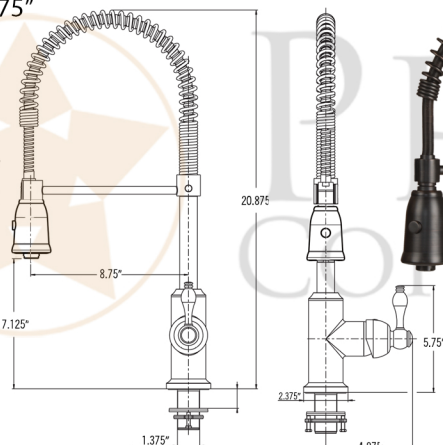

### SINK DETAILS (Model# K25DB33199)

- \* 33" Hammered Copper Kitchen 25/75 Double Basin Sink
- \* Color: Oil Rubbed Bronze
- \* Outer Dimension: 33" x 22" x 9"
- \* Inner Dimension: L: 9" x 17" x 8" R: 21" x 17" x 9"
- \* Drain Size: 3.5" Standard
- \* Material Gauge: 14
- \* CODE / STANDARD COMPLIANCE: IAPMO / cUPC LISTED

### FAUCET DETAILS (Model# K-SPD02ORB)

- \* Single Handle Spring Pull Down Kitchen Faucet
- \* Color: Oil Rubbed Bronze
- \* Solid Brass Construction
- \* Ceramic Disc Cartridges
- \* Overall Height: 20.875"
- \* Spout Reach: 8.75"
- \* 360 Degree Swivel
- \* ASME A112.18.1/  
CSA B125.1, NSF/ANSI 61,  
California Lead Plumbing  
Law, ADA and Prop 65  
Compliant

### SOAP DISPENSER DETAILS (Model# PCP-701ORB)

- \* Deluxe Soap and Lotion Dispenser
- \* Color: Oil Rubbed Bronze
- \* Solid Brass Head & Plastic Bottle
- \* 4" Spout Reach
- \* 500 ML Plastic Bottle
- \* Prop 65 Compliant

### SILICONE DETAILS (Model# C900-ORB)

- \* Neutral Cure Installation Silicone
- \* Size: 4.7 OZ
- \* Matches a Variety of Different Styled Sinks and Drains