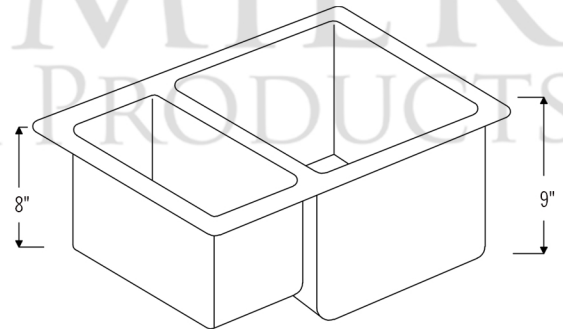

### PACKAGE INCLUDES THE FOLLOWING ITEMS:

- \* 33" Hammered Copper Kitchen 25/75 Double Basin Sink / ORB Finish (Model# K25DB33199)
- \* Single Handle Spring Pull Down Kitchen Faucet / ORB Finish (K-SPD02ORB)
- \* Solid Brass Soap & Lotion Dispenser / ORB Finish (PCP-701ORB)
- \* 3.5" Garbage Disposal Drain w/ Basket / ORB Finish (Model# D-130ORB)
- \* 3.5" Kitchen Basket Strainer Drain / ORB Finish (Model# D-132ORB)
- \* Oil Rubbed Bronze Installation Silicone (Model# C900-ORB)
- \* Copper Sink Wax (Model# W900-WAX)

### SINK DETAILS (Model# K25DB33199)

- \* 33" Hammered Copper Kitchen 25/75 Double Basin Sink
- \* Color: Oil Rubbed Bronze
- \* Outer Dimension: 33" x 22" x 9"
- \* Inner Dimension: L: 9" x 17" x 8" R: 21" x 17" x 9"
- \* Drain Size: 3.5" Standard
- \* Material Gauge: 14
- \* CODE / STANDARD COMPLIANCE: IAPMO / cUPC LISTED

### FAUCET DETAILS (Model# K-SPD02ORB)

- \* Single Handle Spring Pull Down Kitchen Faucet
- \* Color: Oil Rubbed Bronze
- \* Solid Brass Construction
- \* Ceramic Disc Cartridges
- \* Overall Height: 20.875"
- \* Spout Reach: 8.75"
- \* 360 Degree Swivel
- \* ASME A112.18.1/  
CSA B125.1, NSF/ANSI 61,  
California Lead Plumbing  
Law, ADA and Prop 65  
Compliant