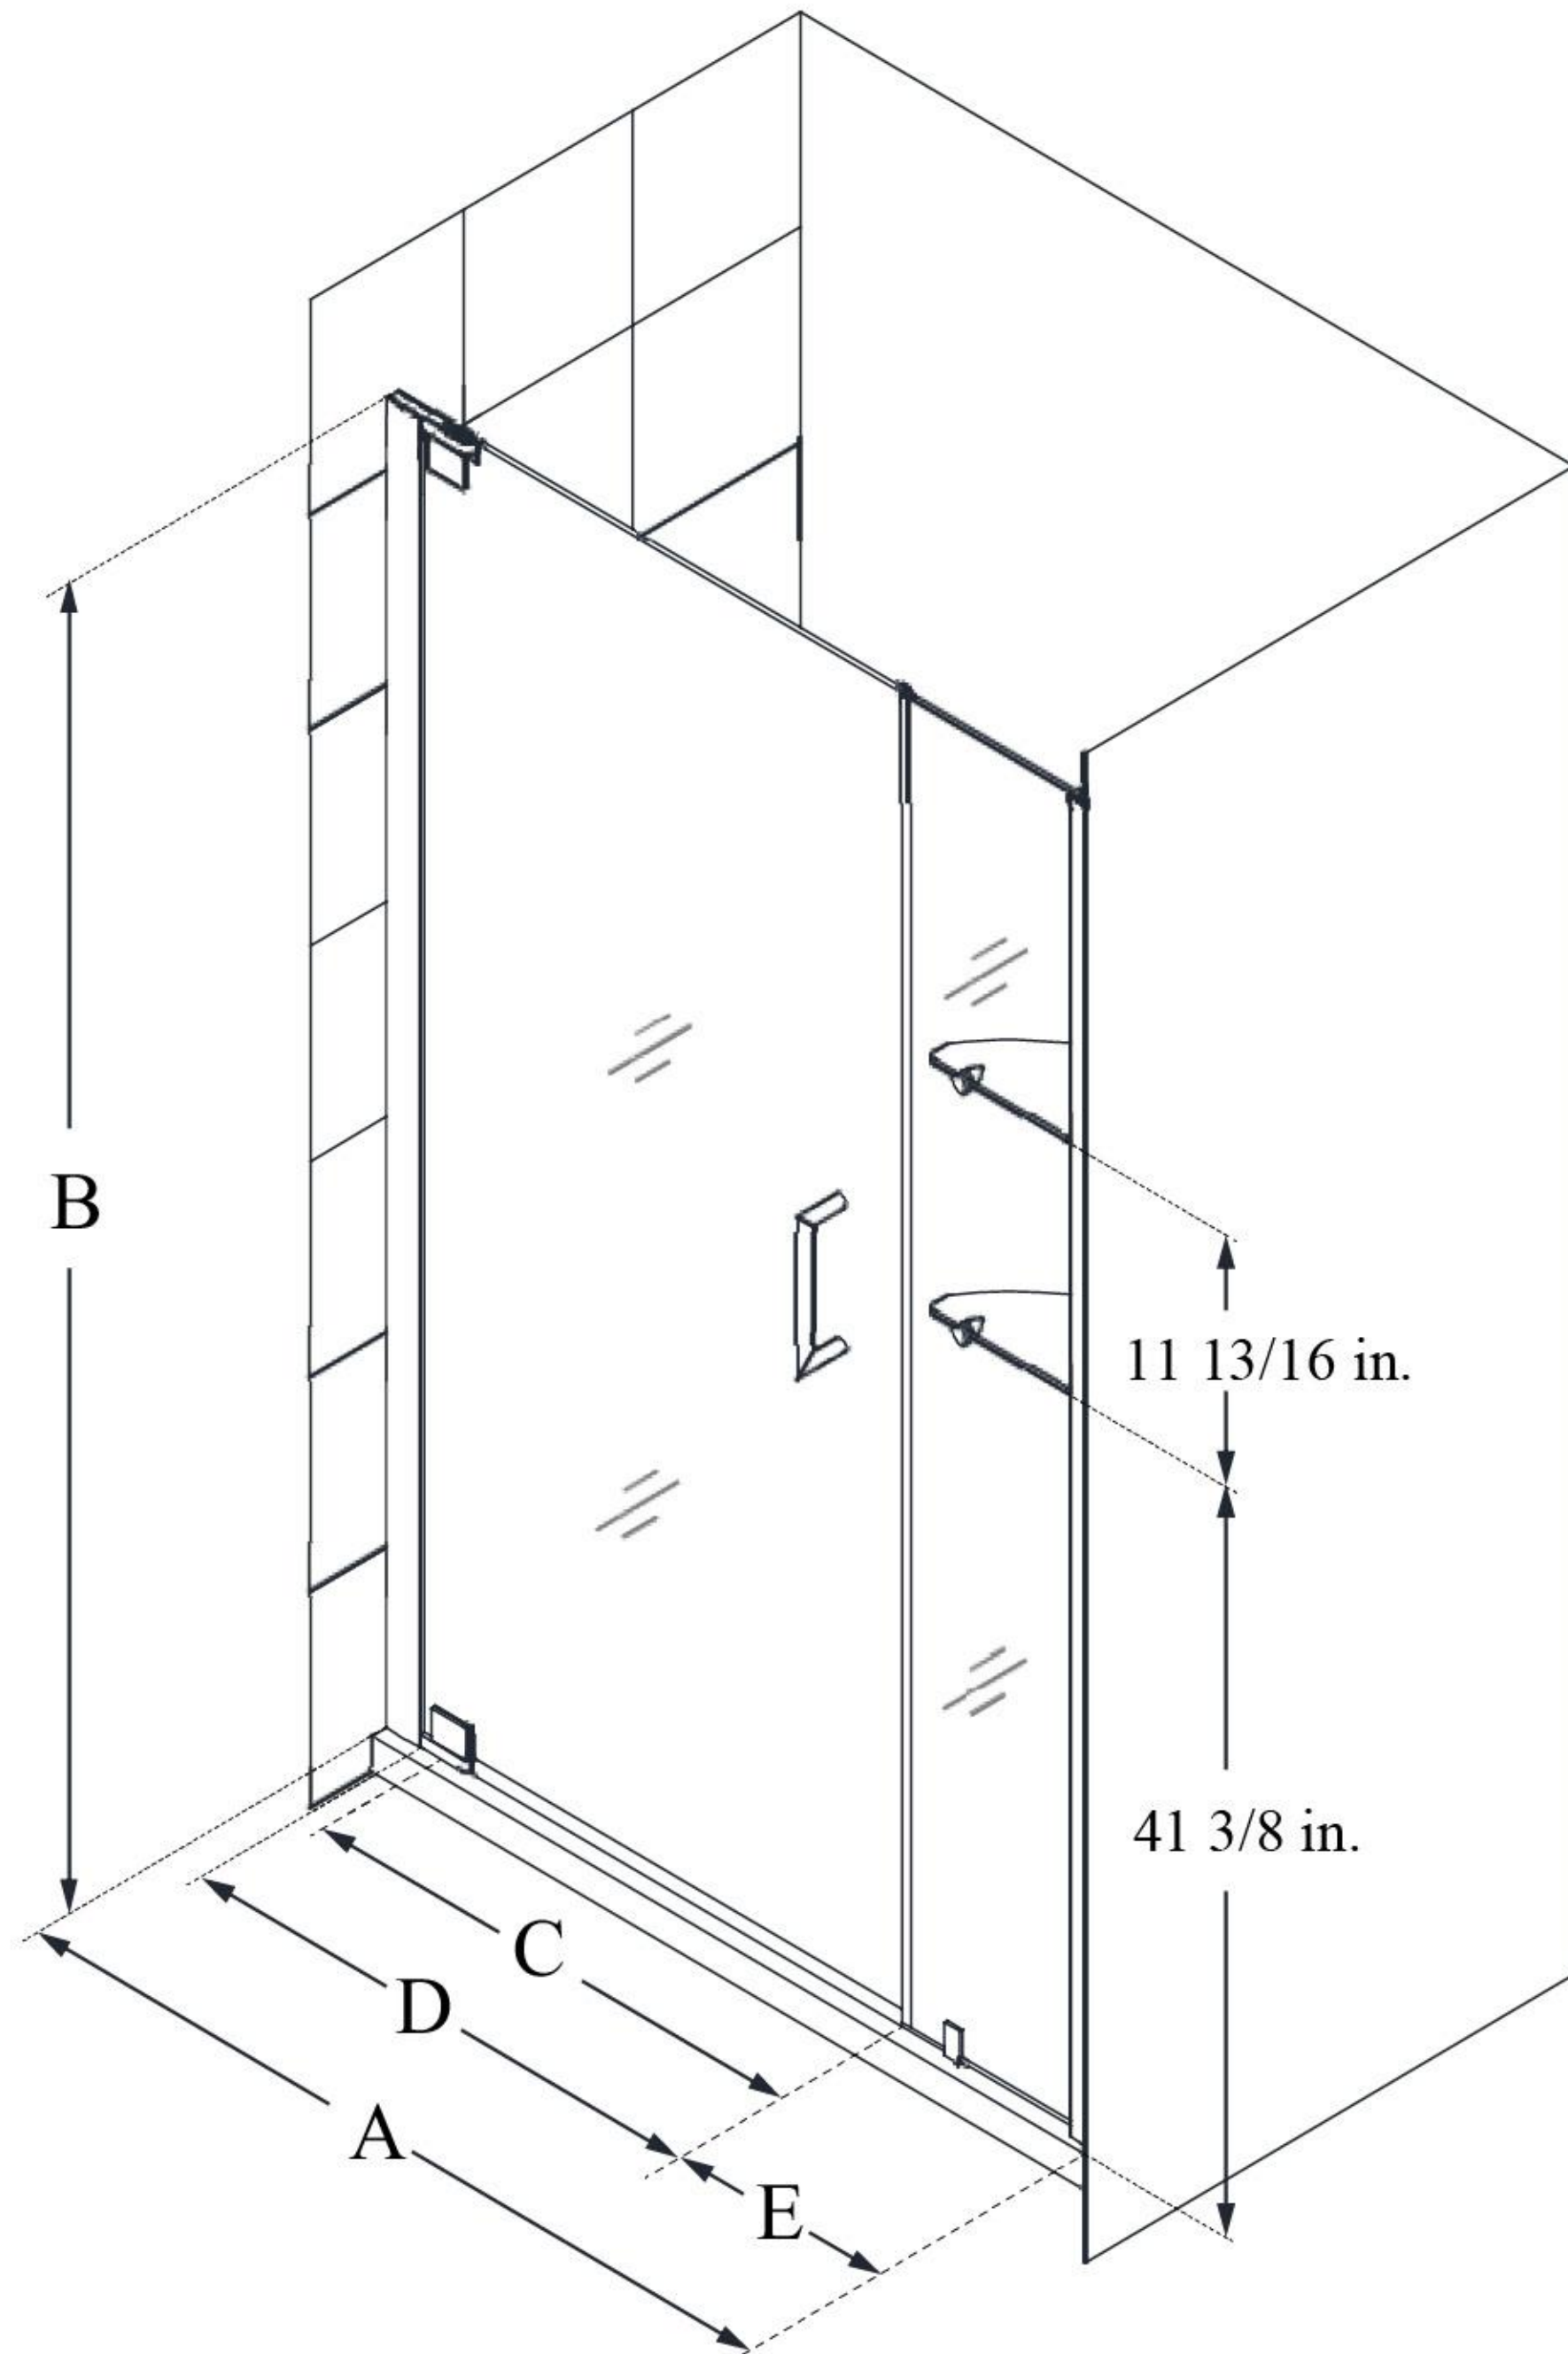

MODEL INFORMATION

SHDR-4139720

ELEGANCE

DreamLine Elegance 39-41 in. W
x 72 in. H Frameless Pivot Shower
Door with Shelves

PIVOT DOOR

CONFIGURATION DIMENSIONS:

A: 39 - 41 in.

MODEL WIDTH

B: 72 in.

MODEL HEIGHT

C: 19 1/2 in.

ACCESS WIDTH

D: 22 1/2 in.

DOOR WIDTH

E: 14 in.

INLINE PANEL WIDTH