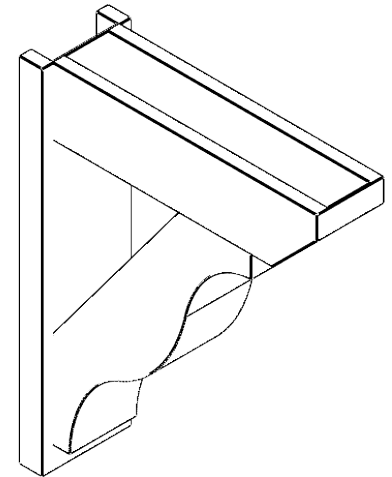

ITEM NUMBER: OUTUROC060X080X26000X32000X060X020X060FST24RCPR

6"W TOP X 8"W BACK X 26"D X 32"H X 6"T TOP X 2"T BACK TIMBERTHANE ROUGH CEDAR FUNSTON FAUX WOOD OPEN OUTLOOKER, SLAT TOP AND BLOCK BACK, 6"W CLOSED BRACE, PRIMED TAN

SIDE PROFILE

FRONT PROFILE

ISOMETRIC

GENERATED DATE : 07/06/2023

EKENA MILLWORK
2300 WEST MAIN ST.
CLARKSVILLE, TX 75426
TOLL FREE: 866-607-0453
WWW.EKENAMILLWORK.COM

NOTES

1. INSTALLATION TO BE COMPLETED IN ACCORDANCE WITH MANUFACTURER'S SPECIFICATIONS.
2. DRAWING MAY NOT BE TO SCALE
3. THIS DRAWING IS INTENDED FOR DESIGN AND PLANNING PURPOSES ONLY.
4. ALL INFORMATION CONTAINED HEREIN WAS CURRENT AT THE TIME OF DEVELOPMENT BUT MUST BE REVIEWED AND APPROVED BY THE PRODUCT MANUFACTURER TO BE CONSIDERED ACCURATE.
5. TIMBERTHANE ARCHITECTURAL PRODUCTS ARE MADE FROM HIGH DENSITY URETHANE AND COME FACTORY PRIMED