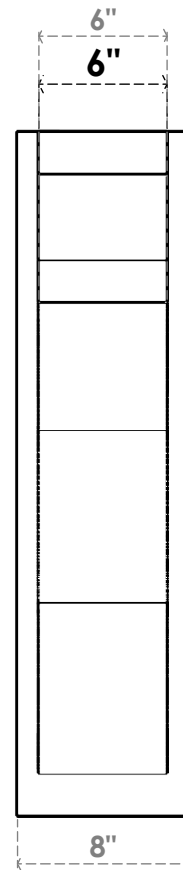

ITEM NUMBER: OUTUROC060X080X26000X32000X060X020X060FST24RCPR

6"W TOP X 8"W BACK X 26"D X 32"H X 6"T TOP X 2"T BACK TIMBERTHANE ROUGH CEDAR FUNSTON FAUX WOOD OPEN OUTLOOKER, SLAT TOP AND BLOCK BACK, 6"W CLOSED BRACE, PRIMED TAN

SIDE PROFILE

FRONT PROFILE

ISOMETRIC

GENERATED DATE : 07/06/2023

EKENA MILLWORK
2300 WEST MAIN ST.
CLARKSVILLE, TX 75426
TOLL FREE: 866-607-0453
WWW.EKENAMILLWORK.COM

NOTES

1. INSTALLATION TO BE COMPLETED IN ACCORDANCE WITH MANUFACTURER'S SPECIFICATIONS.
2. DRAWING MAY NOT BE TO SCALE
3. THIS DRAWING IS INTENDED FOR DESIGN AND PLANNING PURPOSES ONLY.
4. ALL INFORMATION CONTAINED HEREIN WAS CURRENT AT THE TIME OF DEVELOPMENT BUT MUST BE REVIEWED AND APPROVED BY THE PRODUCT MANUFACTURER TO BE CONSIDERED ACCURATE.
5. TIMBERTHANE ARCHITECTURAL PRODUCTS ARE MADE FROM HIGH DENSITY URETHANE AND COME FACTORY PRIMED