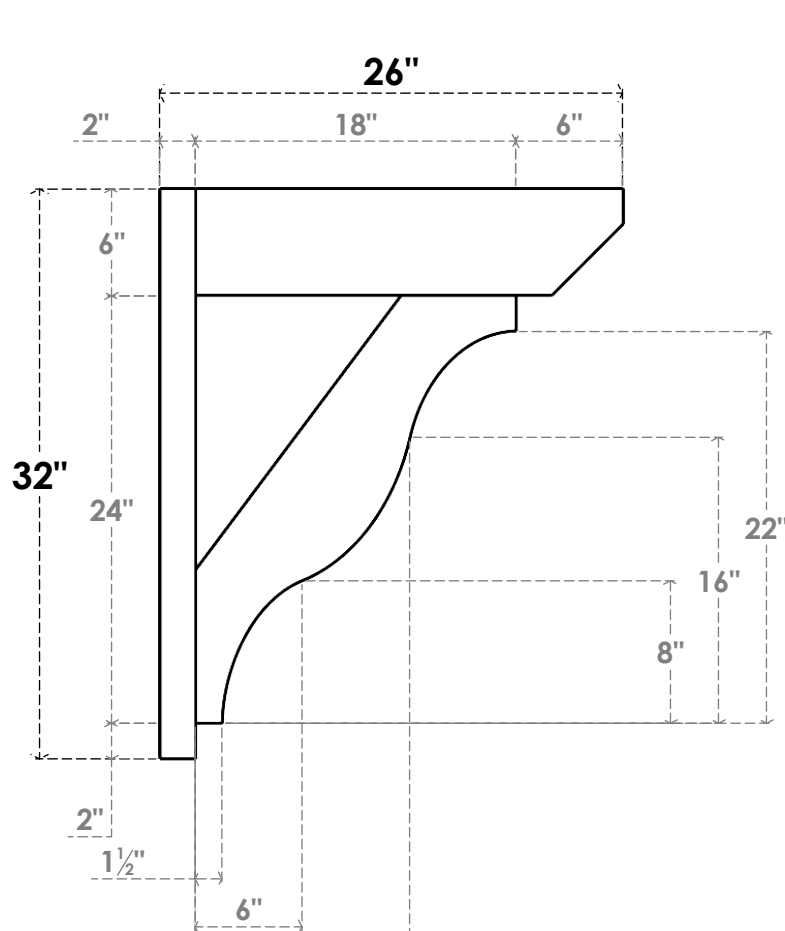

ITEM NUMBER: OUTUROC060X080X26000X32000X060X020X060FST24RCPR

6"W TOP X 8"W BACK X 26"D X 32"H X 6"T TOP X 2"T BACK TIMBERTHANE ROUGH CEDAR FUNSTON FAUX WOOD OPEN OUTLOOKER, SLAT TOP AND BLOCK BACK, 6"W CLOSED BRACE, PRIMED TAN

SIDE PROFILE

FRONT PROFILE

ISOMETRIC

GENERATED DATE : 07/06/2023

EKENA MILLWORK
2300 WEST MAIN ST.
CLARKSVILLE, TX 75426
TOLL FREE: 866-607-0453
WWW.EKENAMILLWORK.COM

NOTES

1. INSTALLATION TO BE COMPLETED IN ACCORDANCE WITH MANUFACTURER'S SPECIFICATIONS.
2. DRAWING MAY NOT BE TO SCALE
3. THIS DRAWING IS INTENDED FOR DESIGN AND PLANNING PURPOSES ONLY.
4. ALL INFORMATION CONTAINED HEREIN WAS CURRENT AT THE TIME OF DEVELOPMENT BUT MUST BE REVIEWED AND APPROVED BY THE PRODUCT MANUFACTURER TO BE CONSIDERED ACCURATE.
5. TIMBERTHANE ARCHITECTURAL PRODUCTS ARE MADE FROM HIGH DENSITY URETHANE AND COME FACTORY PRIMED